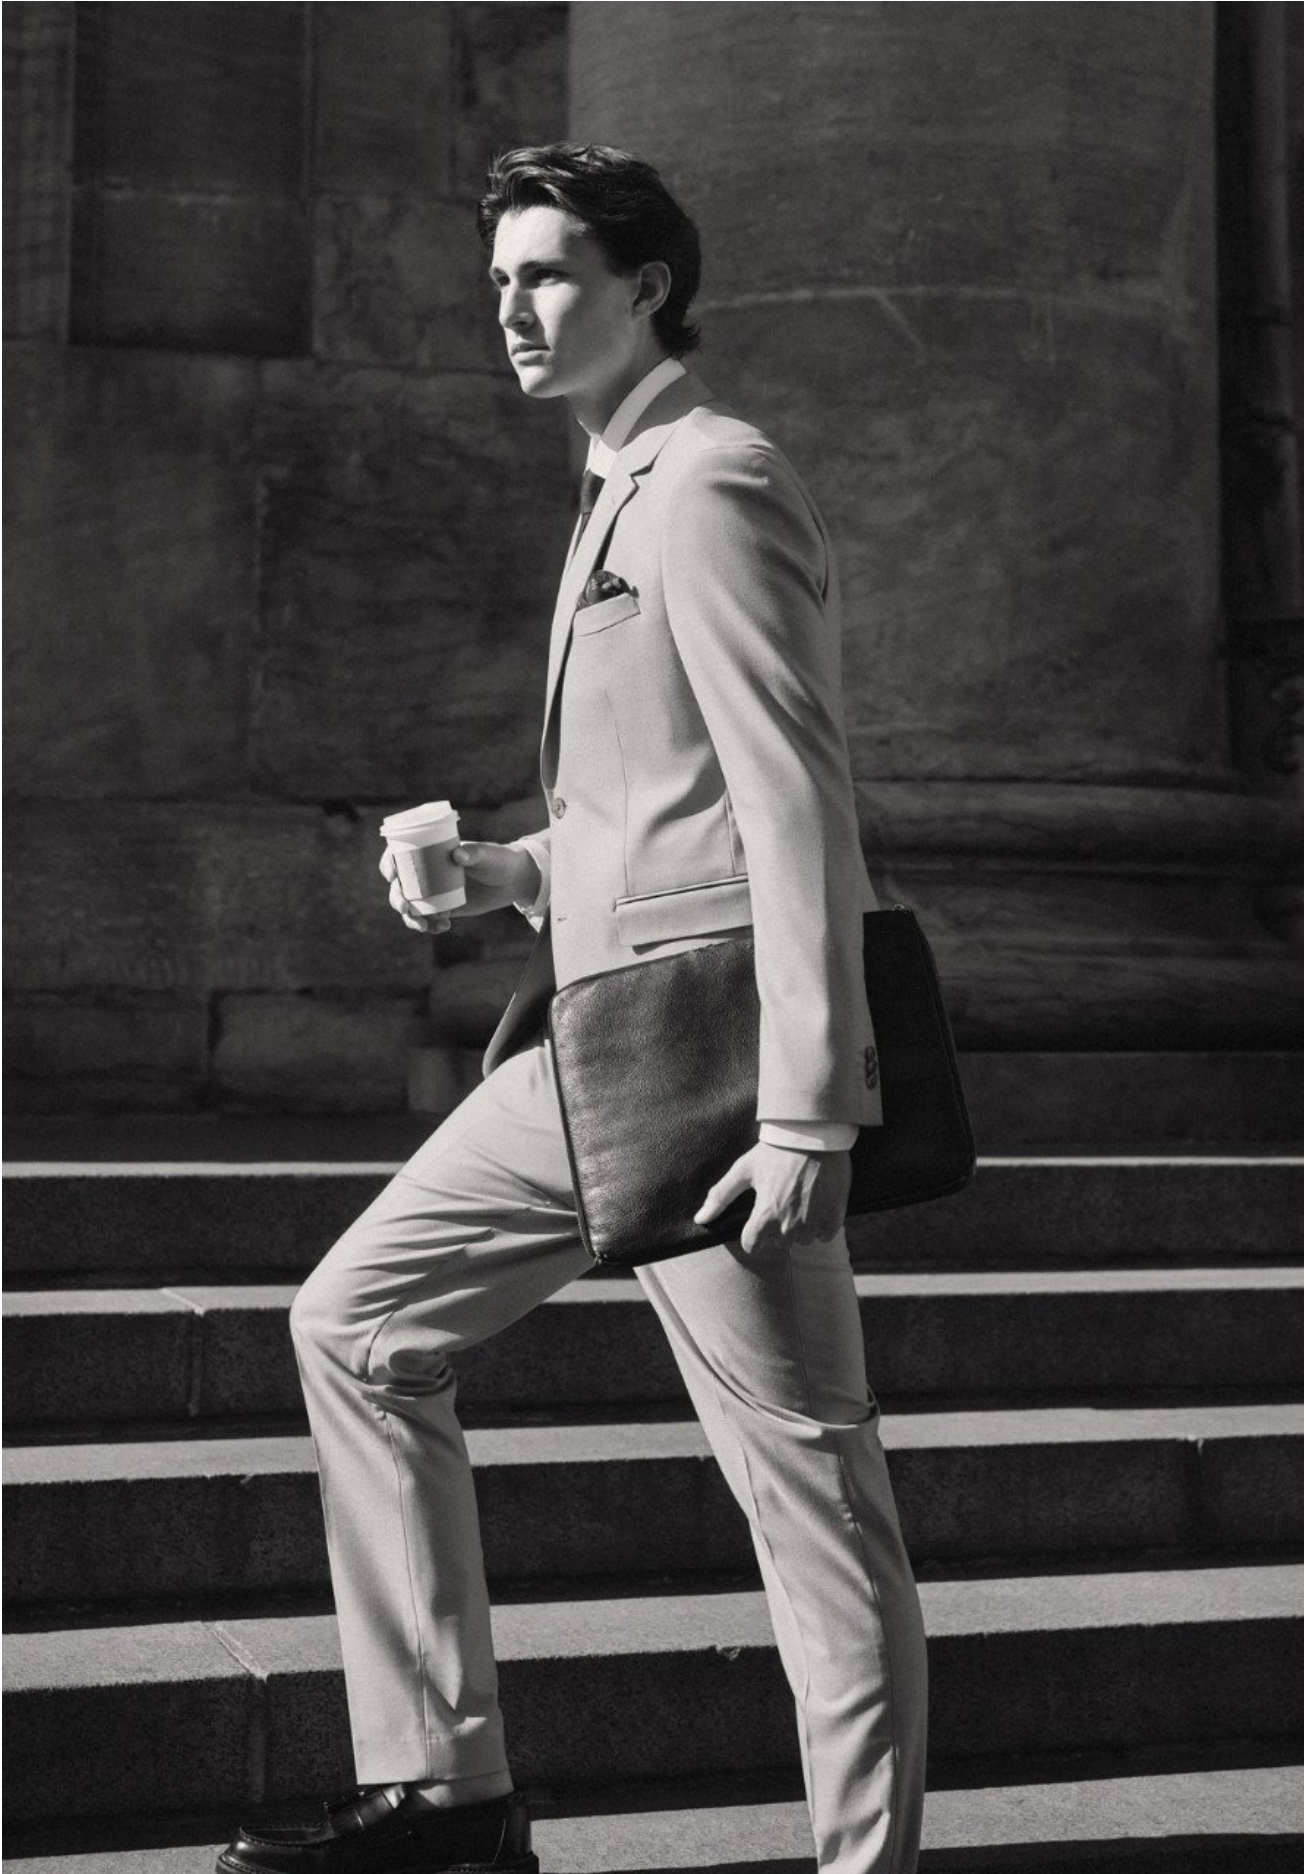

WILLIAM GARBARINO

HEIGHT 189 | CHEST 96 | WAIST 73 | HIPS 93 | SHOES 43 | SUIT 48

kult
STOCKHOLM