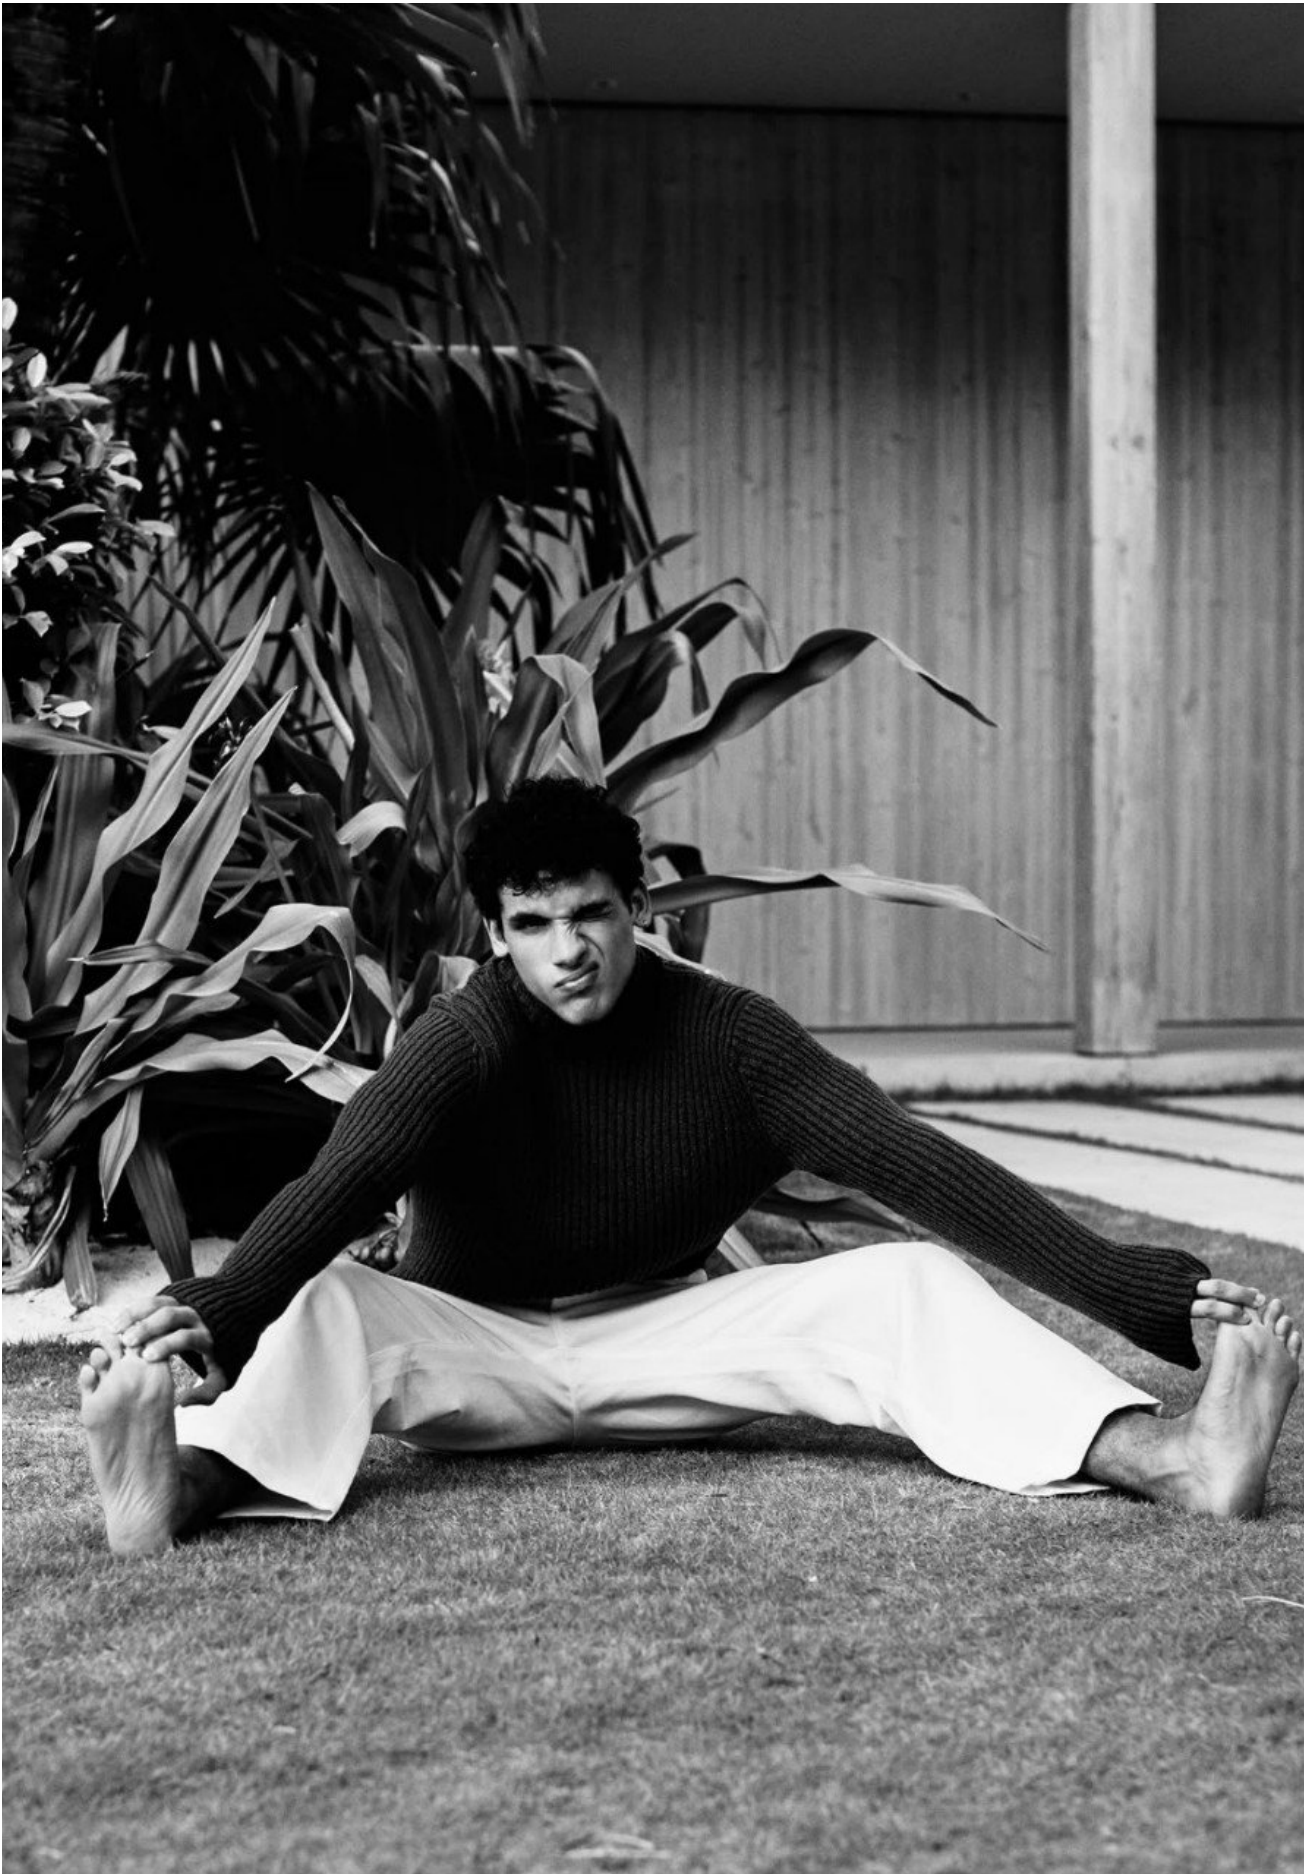

kult
STOCKHOLM

TOMAS SANTOS

HEIGHT 188 | CHEST 87 | WAIST 75 | HIPS 92 | HAIR BROWN | EYES GREEN | SHOES 44

kult
STOCKHOLM

TOMAS SANTOS

HEIGHT 188 | CHEST 87 | WAIST 75 | HIPS 92 | HAIR BROWN | EYES GREEN | SHOES 44