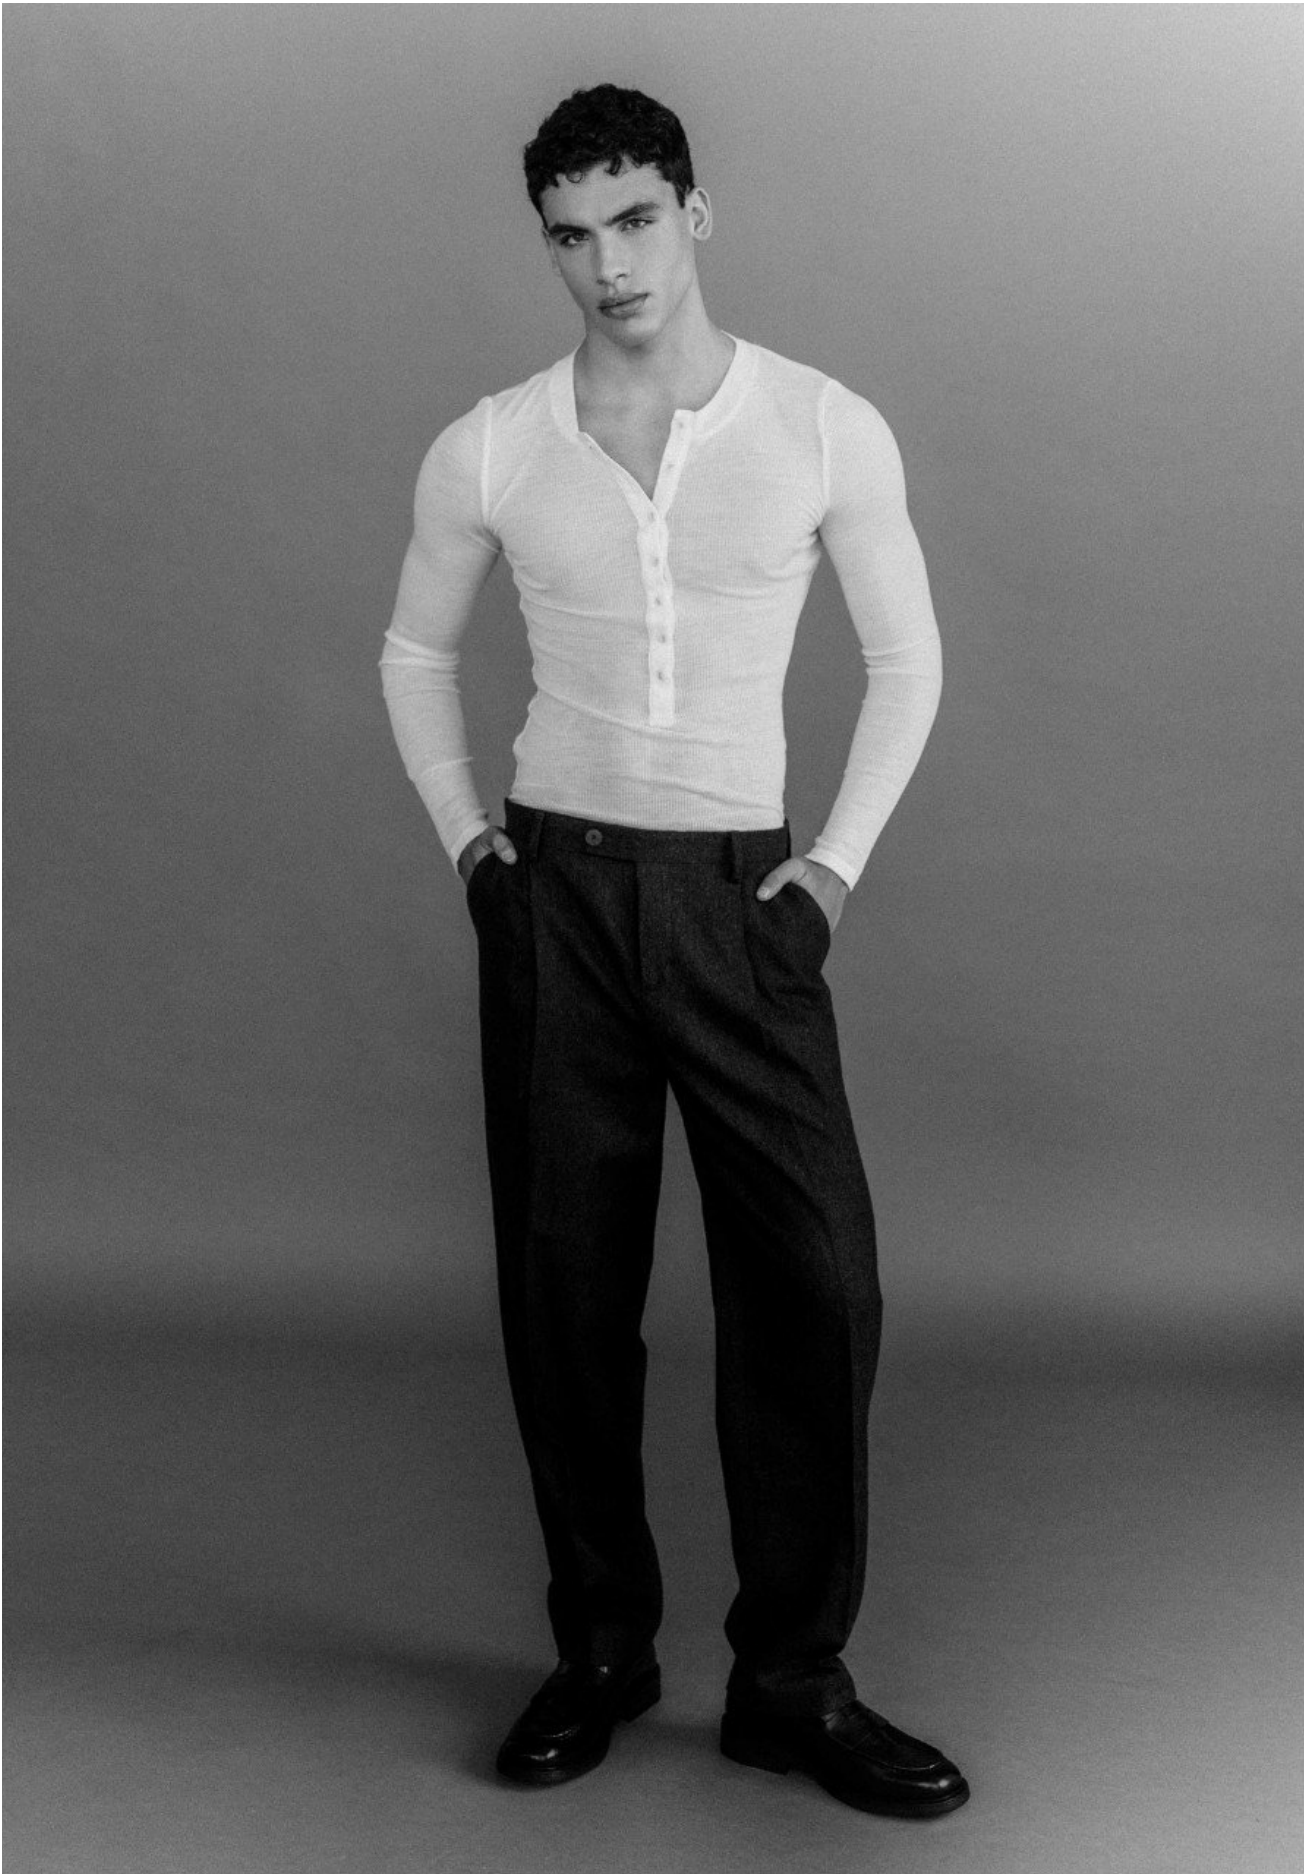

kult
STOCKHOLM

TOMAS SANTOS

HEIGHT 188 | CHEST 87 | WAIST 75 | HIPS 92 | HAIR BROWN | EYES GREEN | SHOES 44

kult
STOCKHOLM

TOMAS SANTOS

HEIGHT 188 | CHEST 87 | WAIST 75 | HIPS 92 | HAIR BROWN | EYES GREEN | SHOES 44