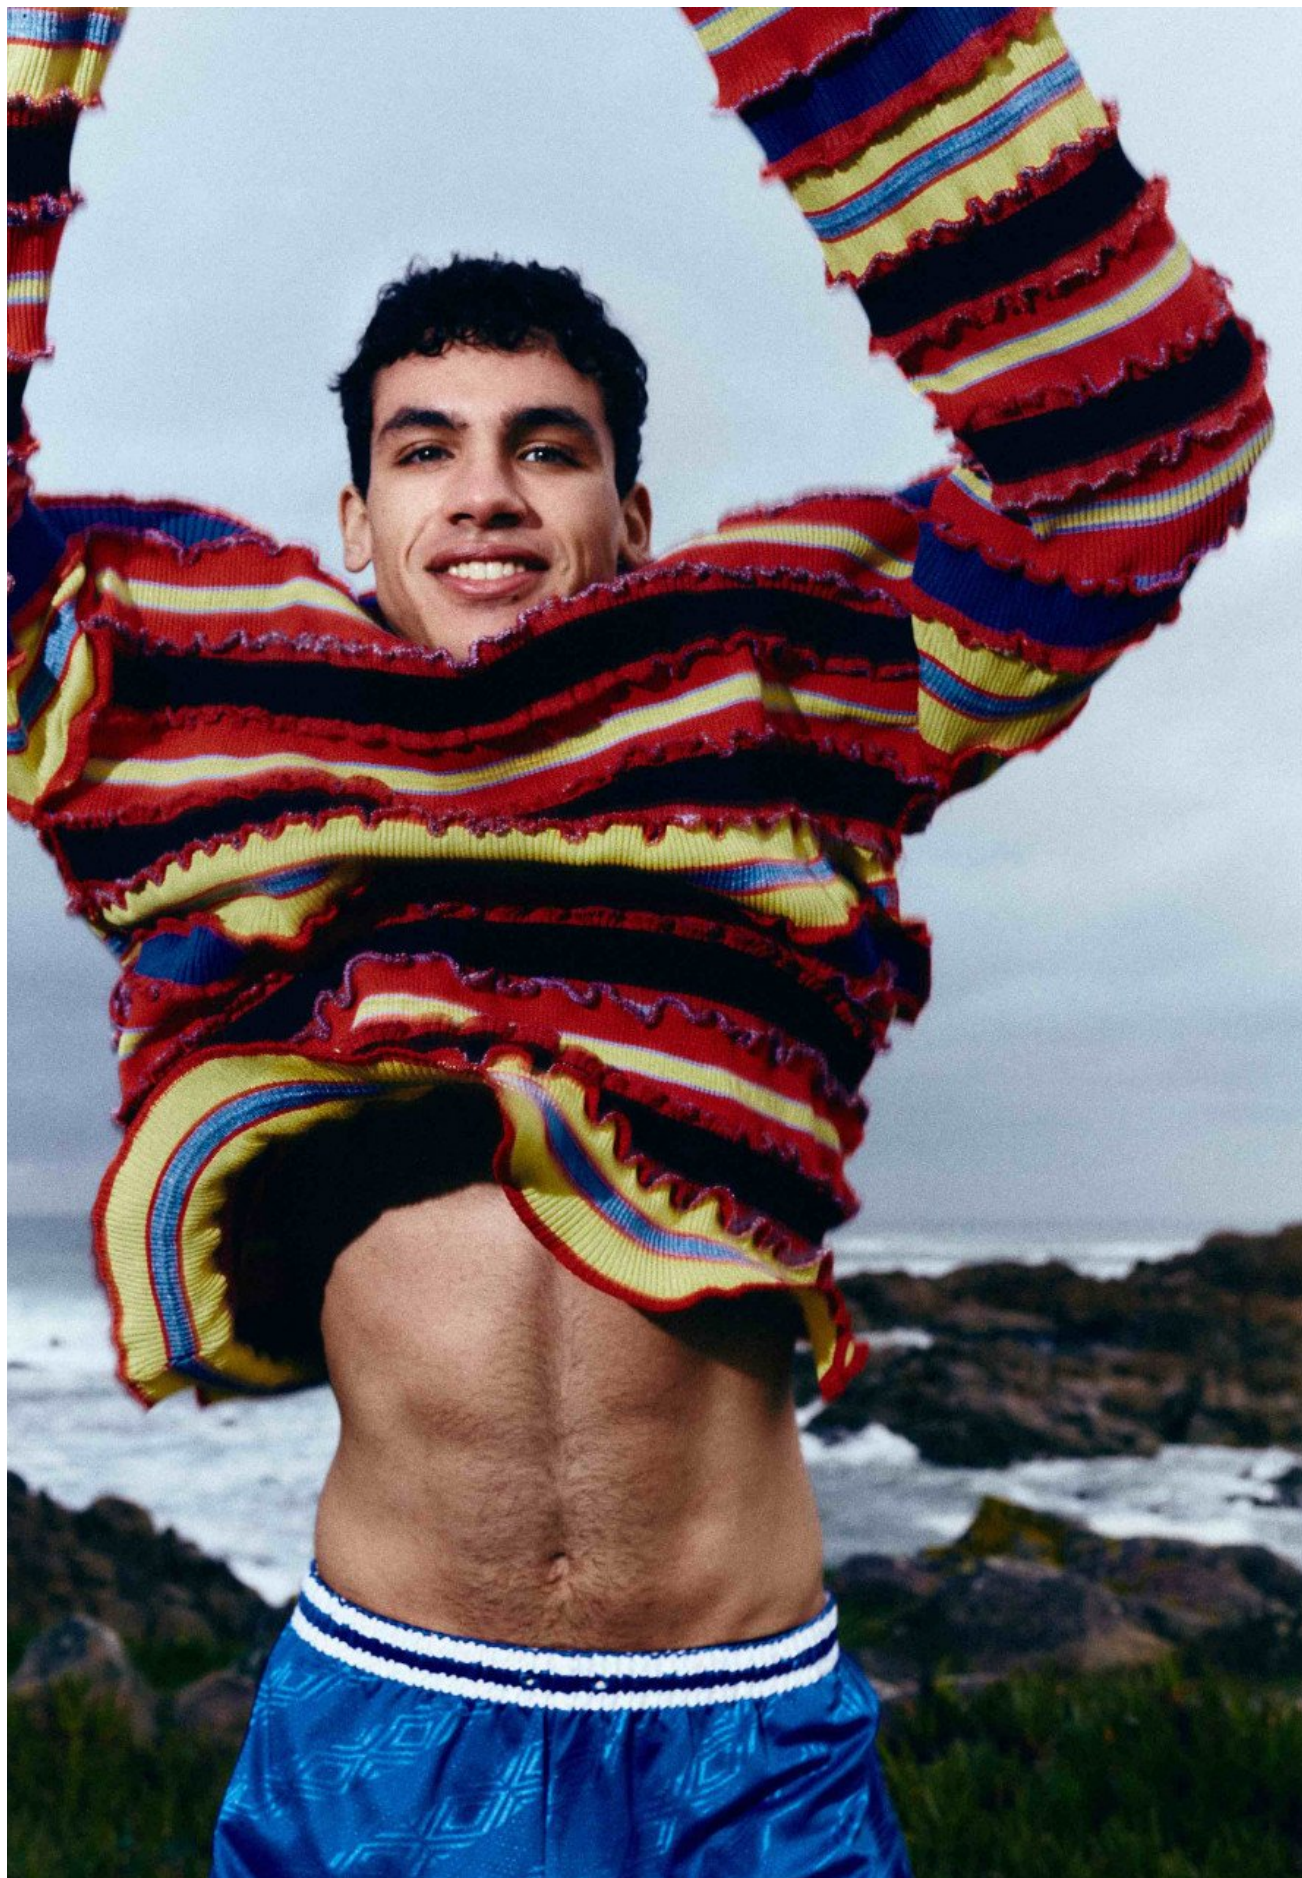

TOMAS SANTOS

HEIGHT 188 | CHEST 87 | WAIST 75 | HIPS 92 | HAIR BROWN | EYES GREEN | SHOES 44

kult
STOCKHOLM

TOMAS SANTOS

HEIGHT 188 | CHEST 87 | WAIST 75 | HIPS 92 | HAIR BROWN | EYES GREEN | SHOES 44

kult
STOCKHOLM

TOMAS SANTOS

HEIGHT 188 | CHEST 87 | WAIST 75 | HIPS 92 | HAIR BROWN | EYES GREEN | SHOES 44

kult
STOCKHOLM

TOMAS SANTOS

TOMÁS WEARING LORO PIANA
PHOTOGRAPHED BY PAULO MEIXEDO,
IN THE RITZ-CARLTON MALDIVES, FARI ISLANDS