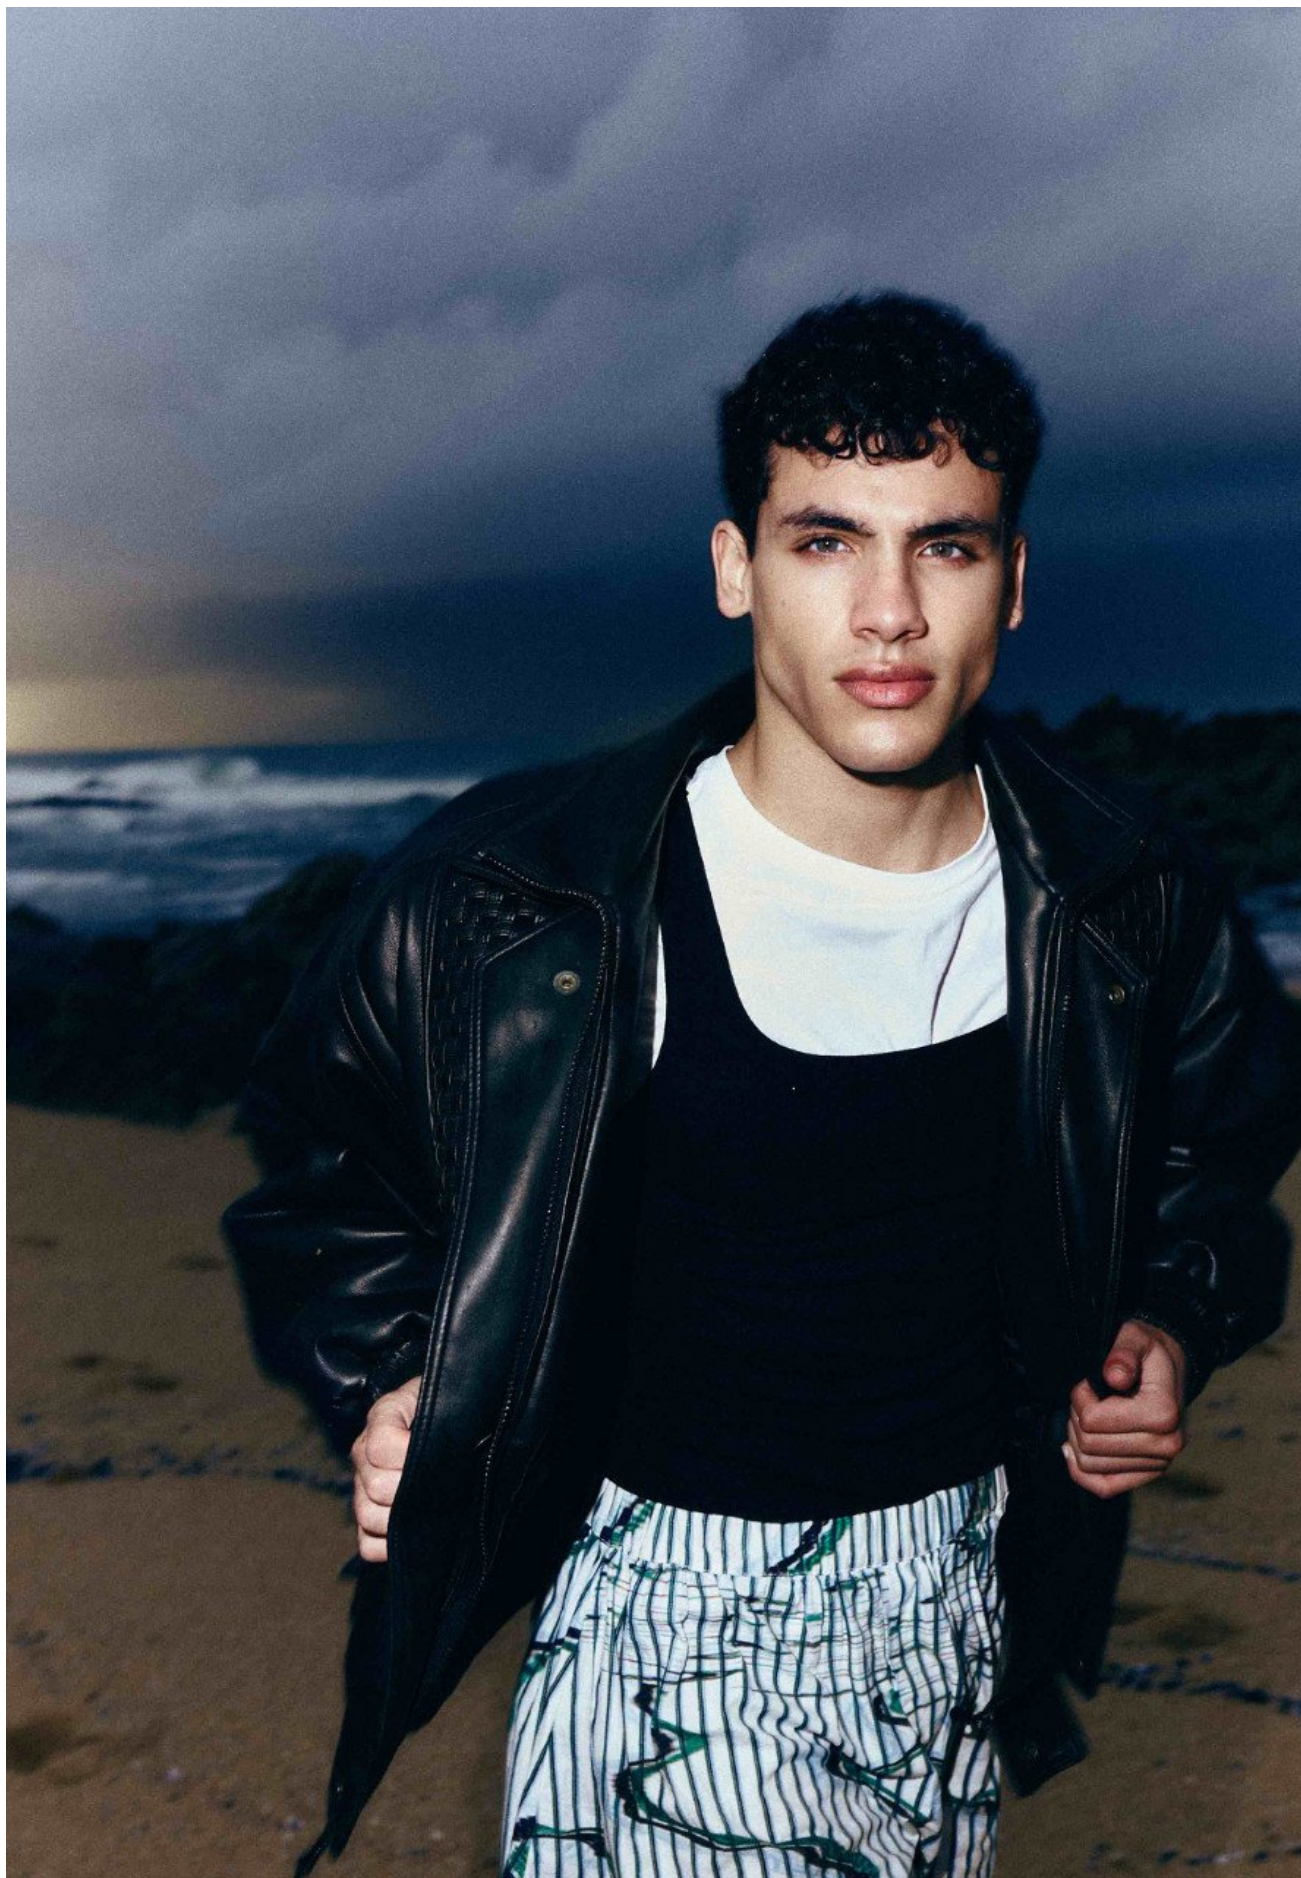

kult
STOCKHOLM

TOMAS SANTOS

HEIGHT 188 | CHEST 87 | WAIST 75 | HIPS 92 | HAIR BROWN | EYES GREEN | SHOES 44

kult
STOCKHOLM

TOMAS SANTOS

HEIGHT 188 | CHEST 87 | WAIST 75 | HIPS 92 | HAIR BROWN | EYES GREEN | SHOES 44