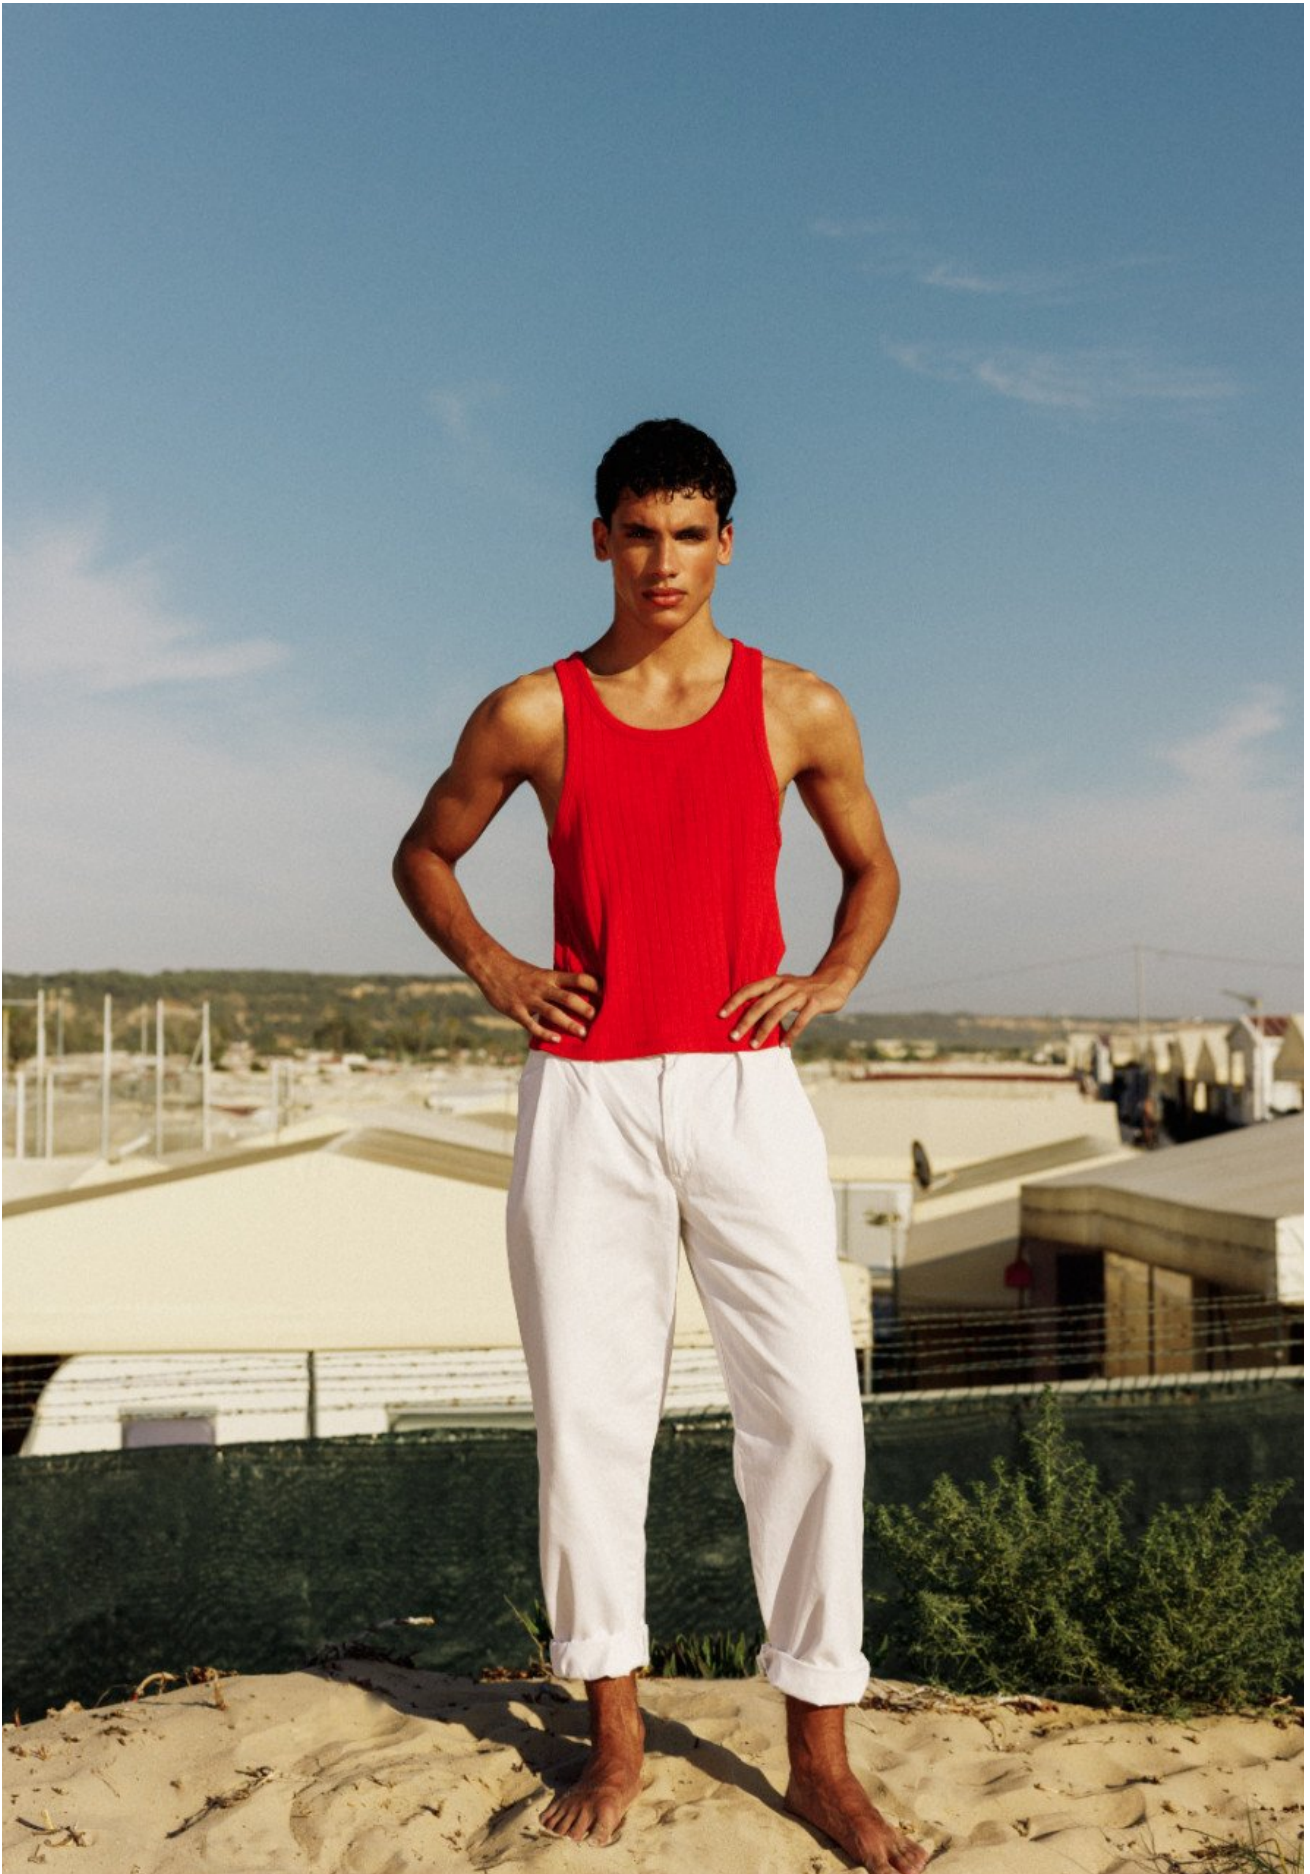

TOMAS SANTOS

HEIGHT 188 | CHEST 87 | WAIST 75 | HIPS 92 | HAIR BROWN | EYES GREEN | SHOES 44

kult
STOCKHOLM

TOMAS SANTOS

HEIGHT 188 | CHEST 87 | WAIST 75 | HIPS 92 | HAIR BROWN | EYES GREEN | SHOES 44

kult
STOCKHOLM

TOMAS SANTOS

HEIGHT 188 | CHEST 87 | WAIST 75 | HIPS 92 | HAIR BROWN | EYES GREEN | SHOES 44

kult
STOCKHOLM

TOMAS SANTOS

TOMÁS WEARING LORO PIANA
PHOTOGRAPHED BY PAULO MEIXEDO,
IN THE RITZ-CARLTON MALDIVES, FARI ISLANDS