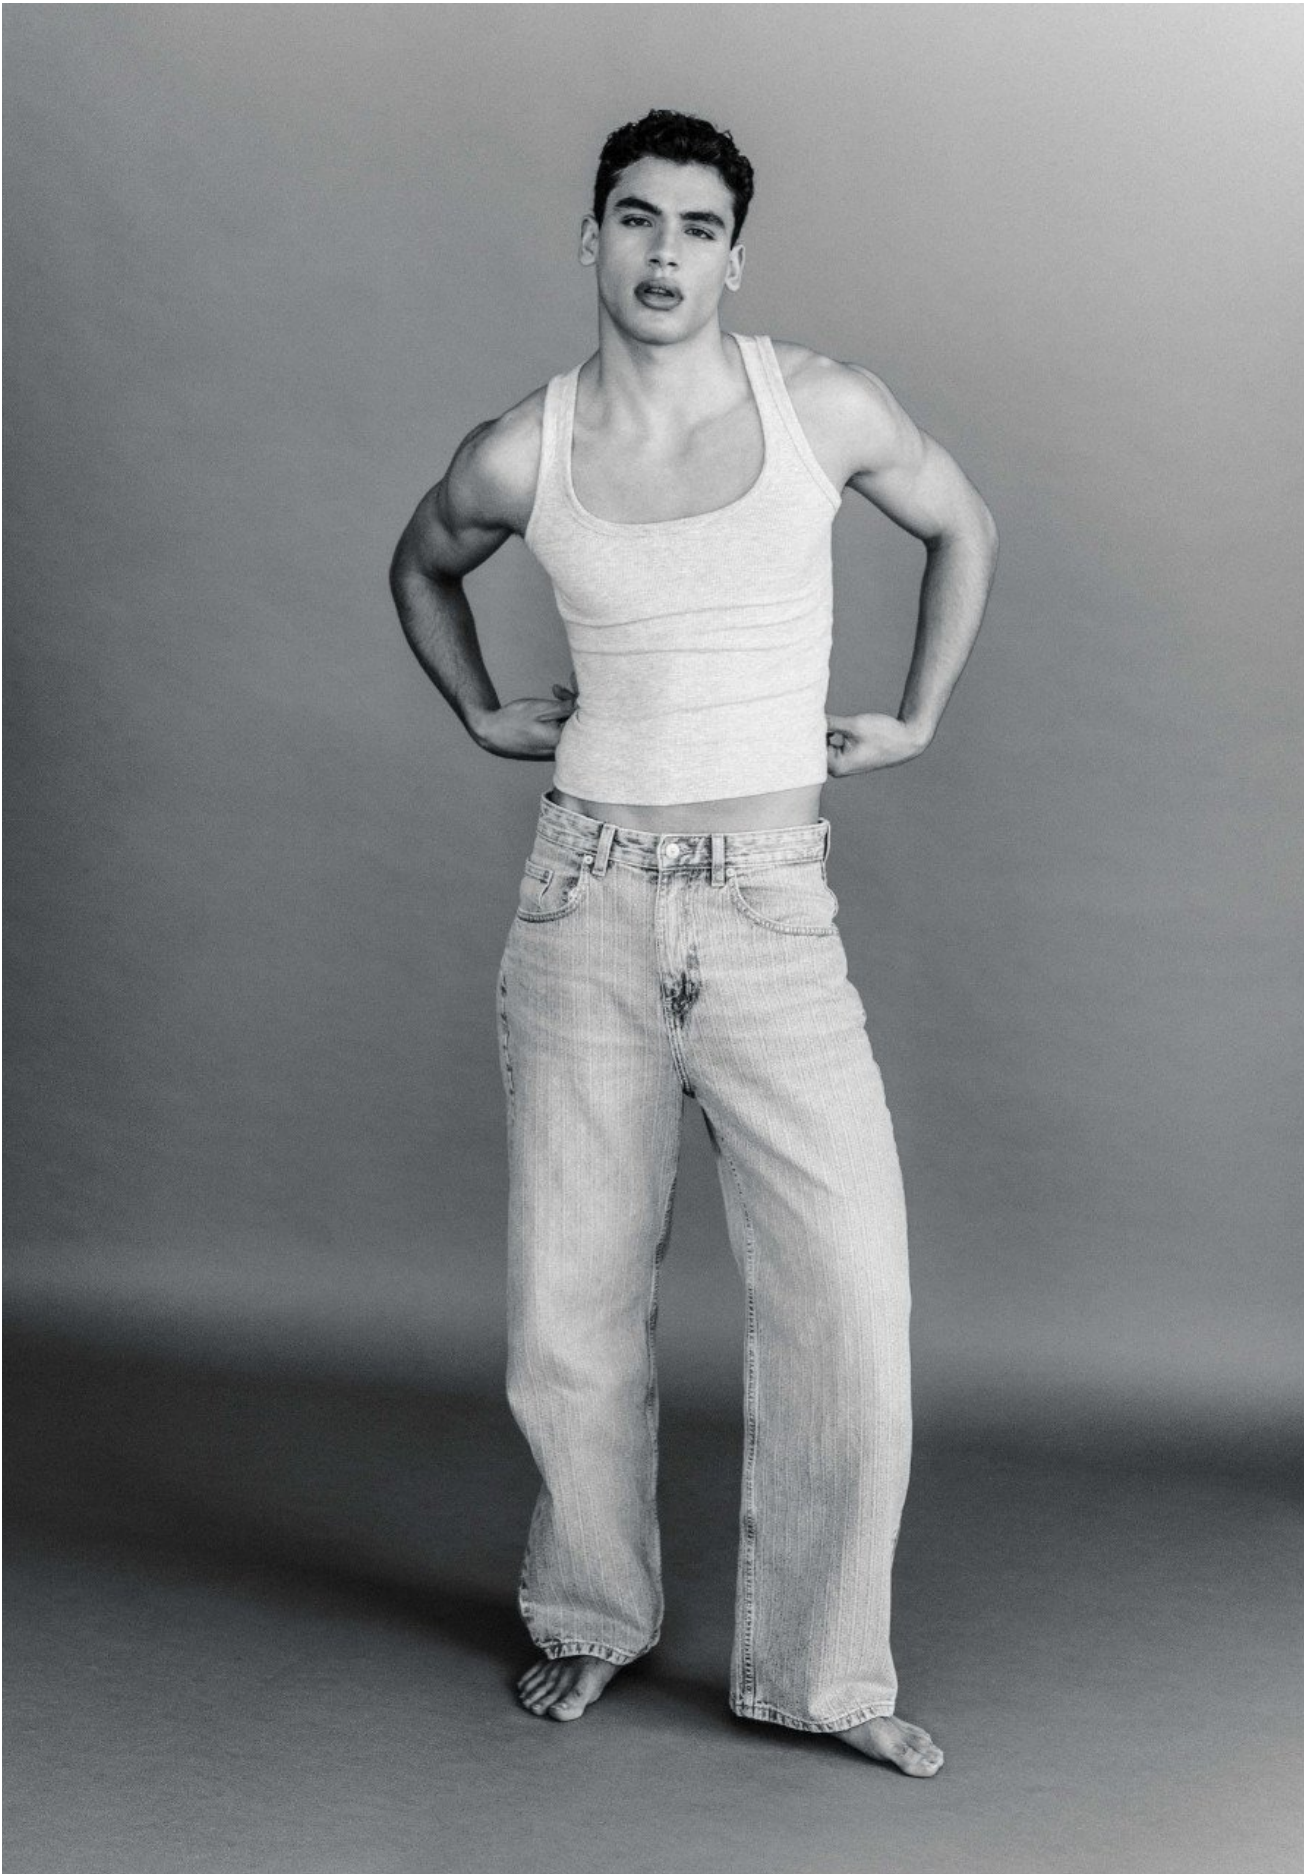

kult
STOCKHOLM

TOMAS SANTOS

HEIGHT 188 | CHEST 87 | WAIST 75 | HIPS 92 | HAIR BROWN | EYES GREEN | SHOES 44

kult
STOCKHOLM

TOMAS SANTOS

HEIGHT 188 | CHEST 87 | WAIST 75 | HIPS 92 | HAIR BROWN | EYES GREEN | SHOES 44