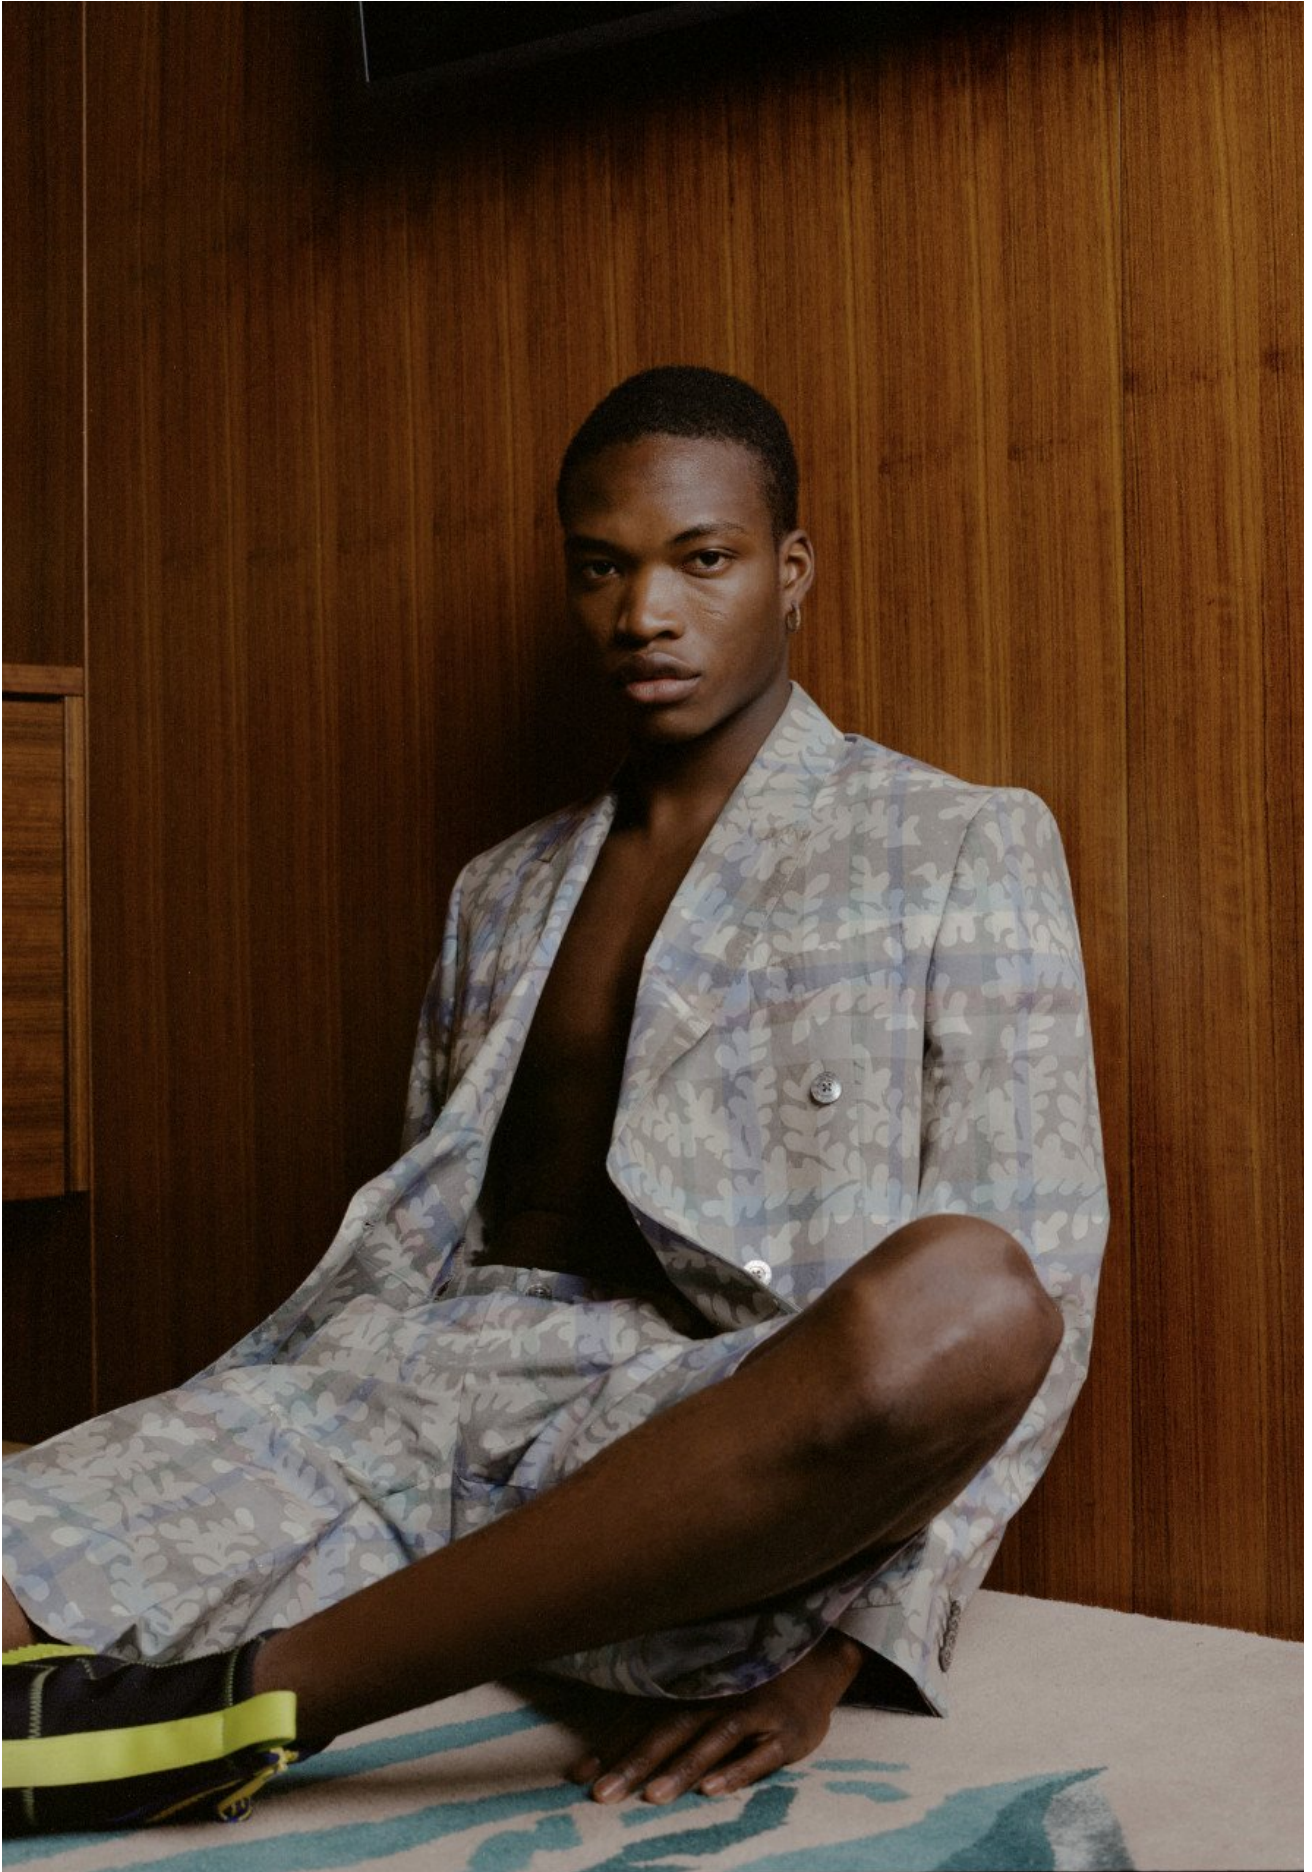

SITA ZAMPOU

HEIGHT 189 | CHEST 95 | WAIST 73 | HIPS 94 | HAIR BLACK | EYES BROWN | SHOES 45

kult
STOCKHOLM