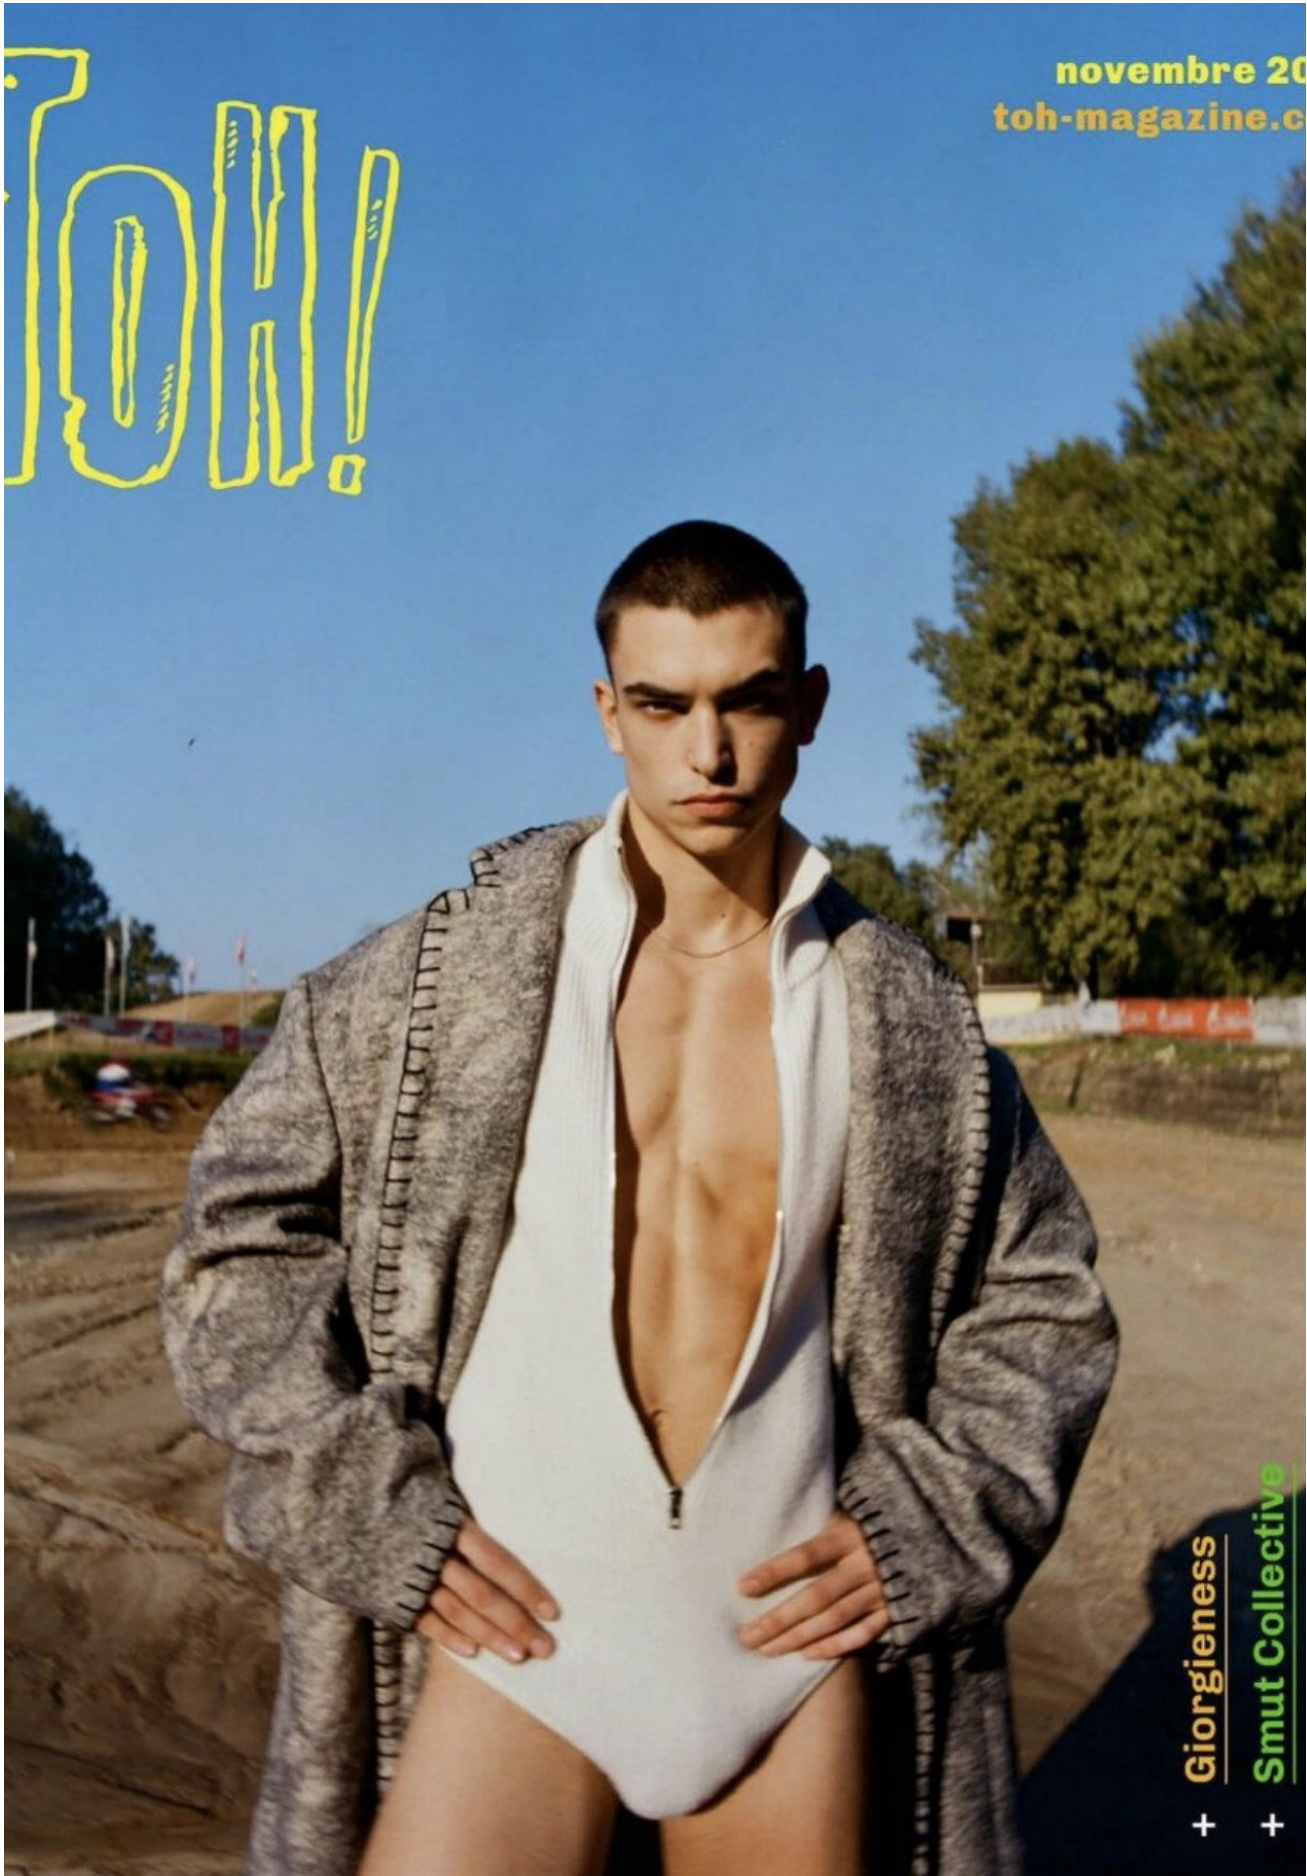

SIMONE BRICCHI

HEIGHT 184 | CHEST 94 | WAIST 74 | HIPS 95 | HAIR BLACK | EYES GREEN | SHOES 44

kult
STOCKHOLM