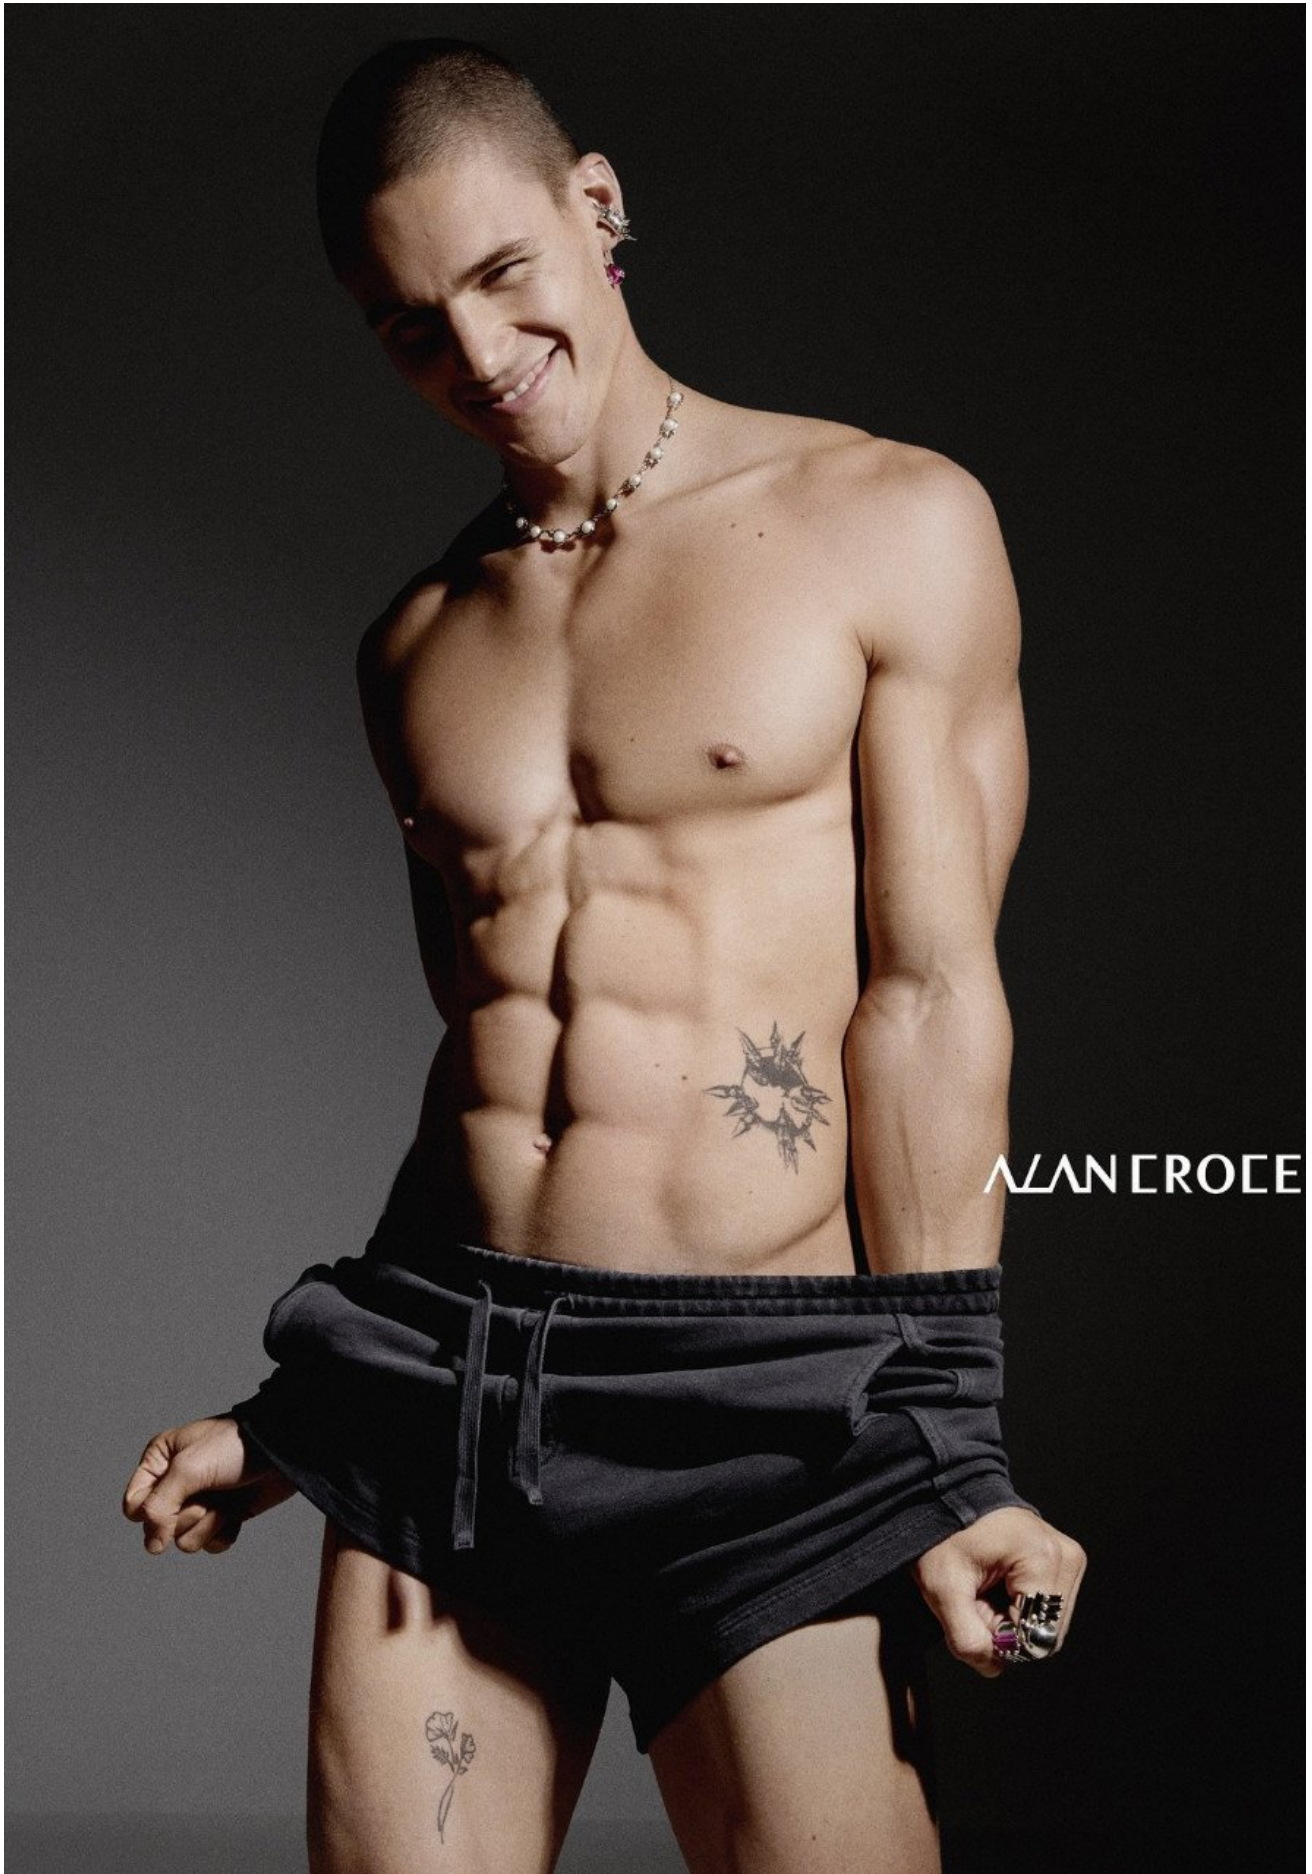

SAMUEL WATSON

ALAN CROCE

HEIGHT 191 | CHEST 96 | WAIST 80 | HAIR BROWN | EYES BROWN

kult
STOCKHOLM