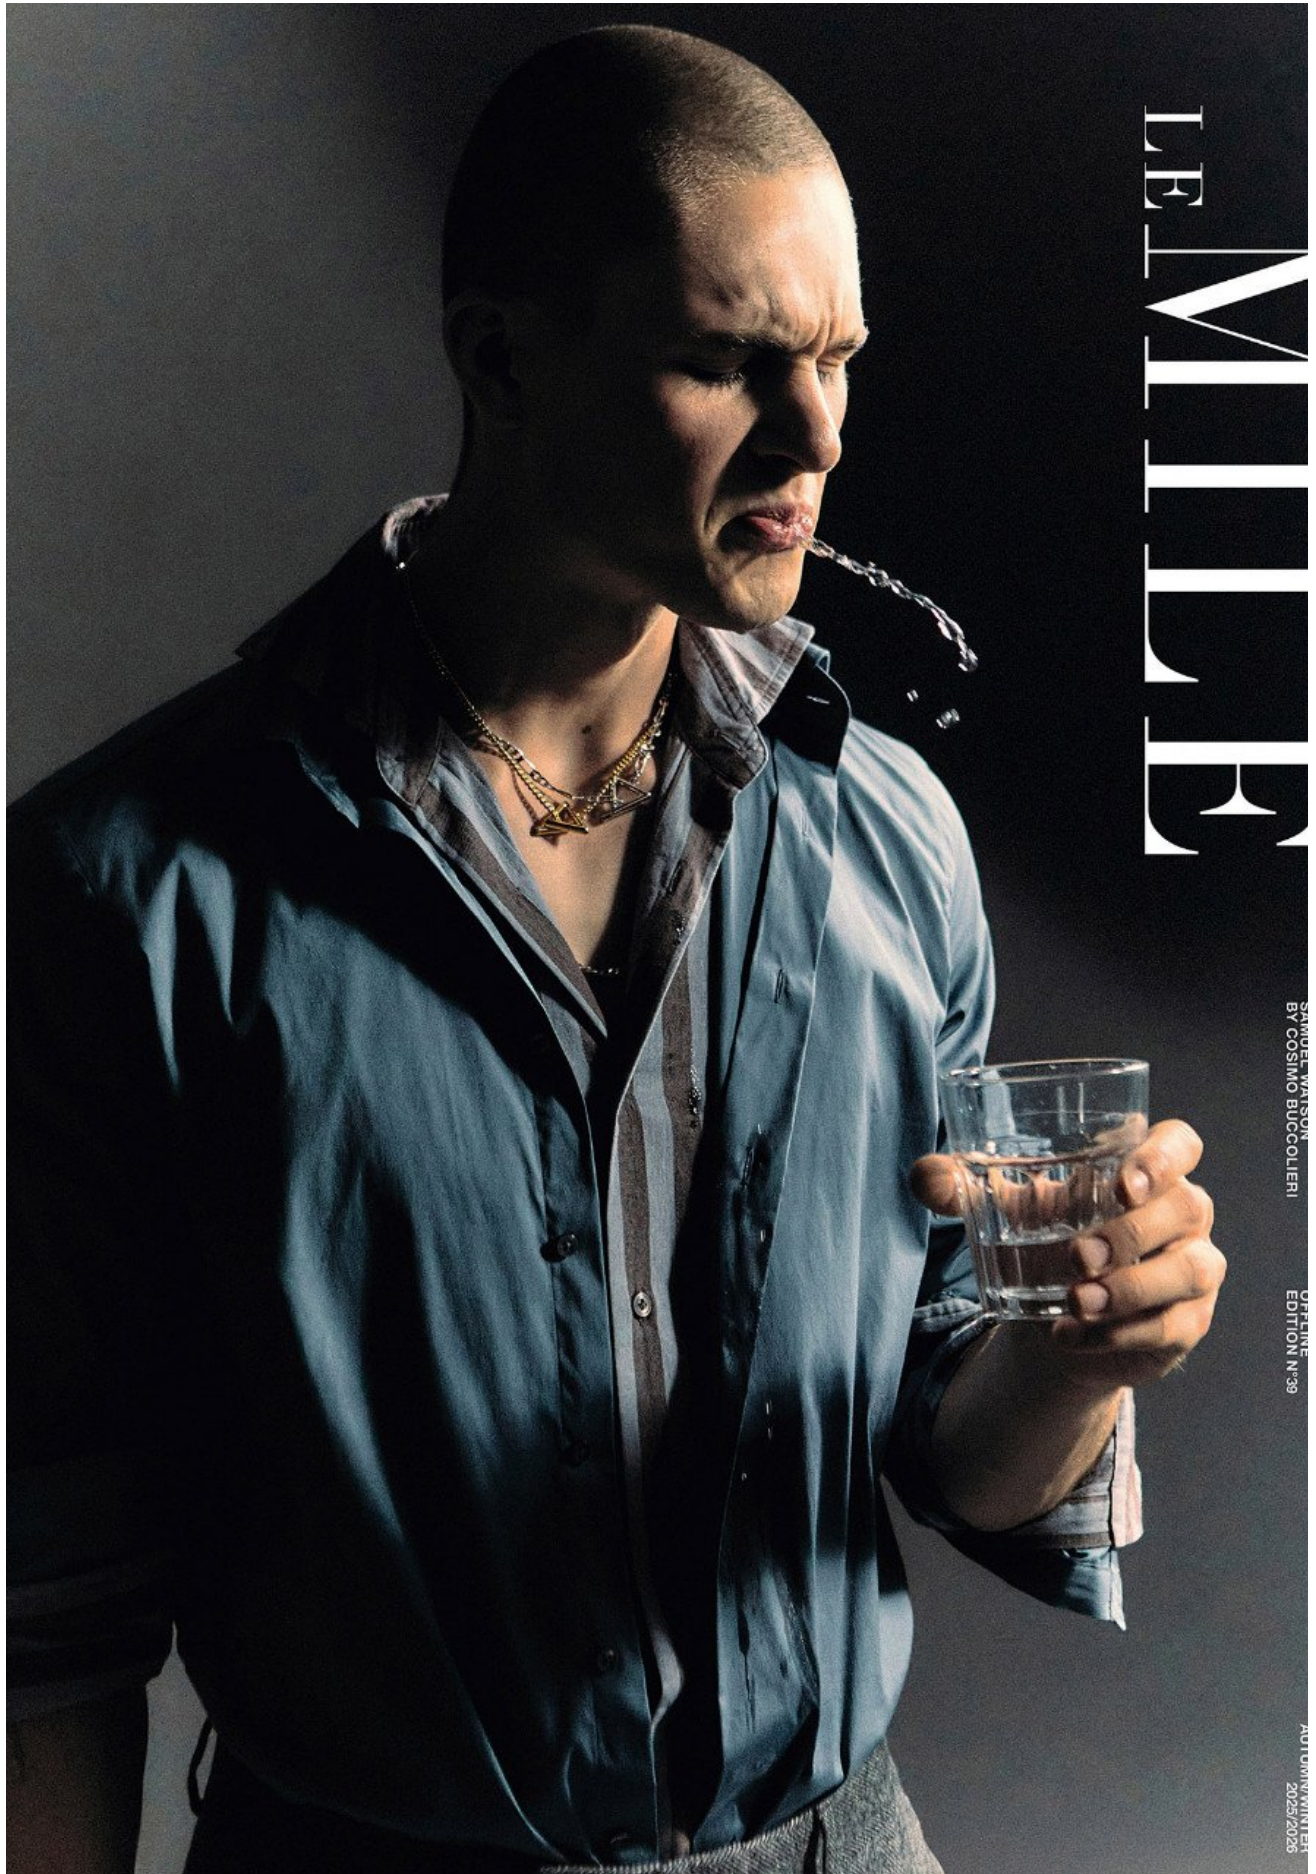

SAMUEL WATSON

HEIGHT 191 | CHEST 96 | WAIST 80 | HAIR BROWN | EYES BROWN

kult
STOCKHOLM