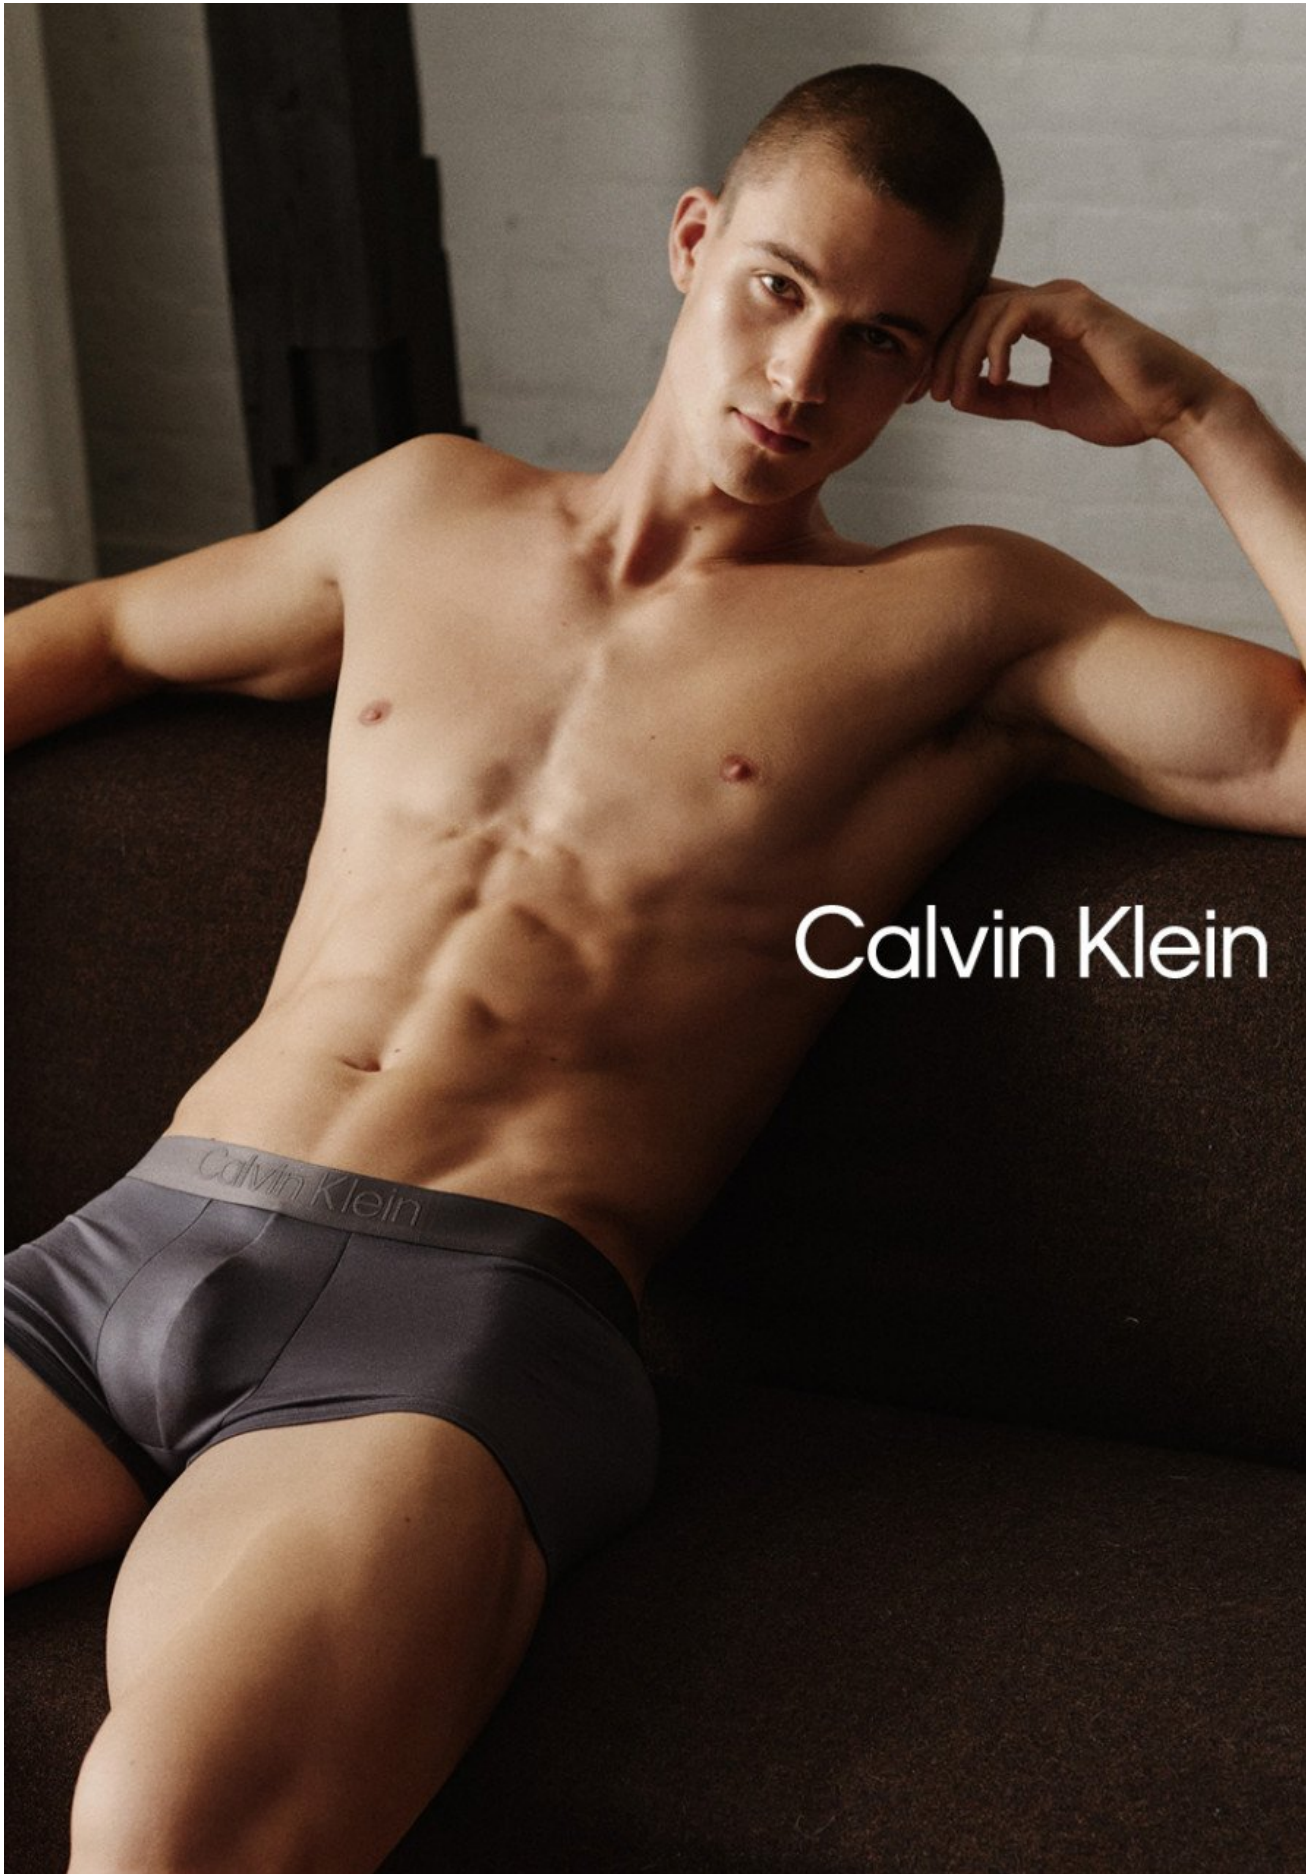

SAMUEL WATSON

Calvin Klein

HEIGHT 191 | CHEST 96 | WAIST 80 | HAIR BROWN | EYES BROWN

kult
STOCKHOLM