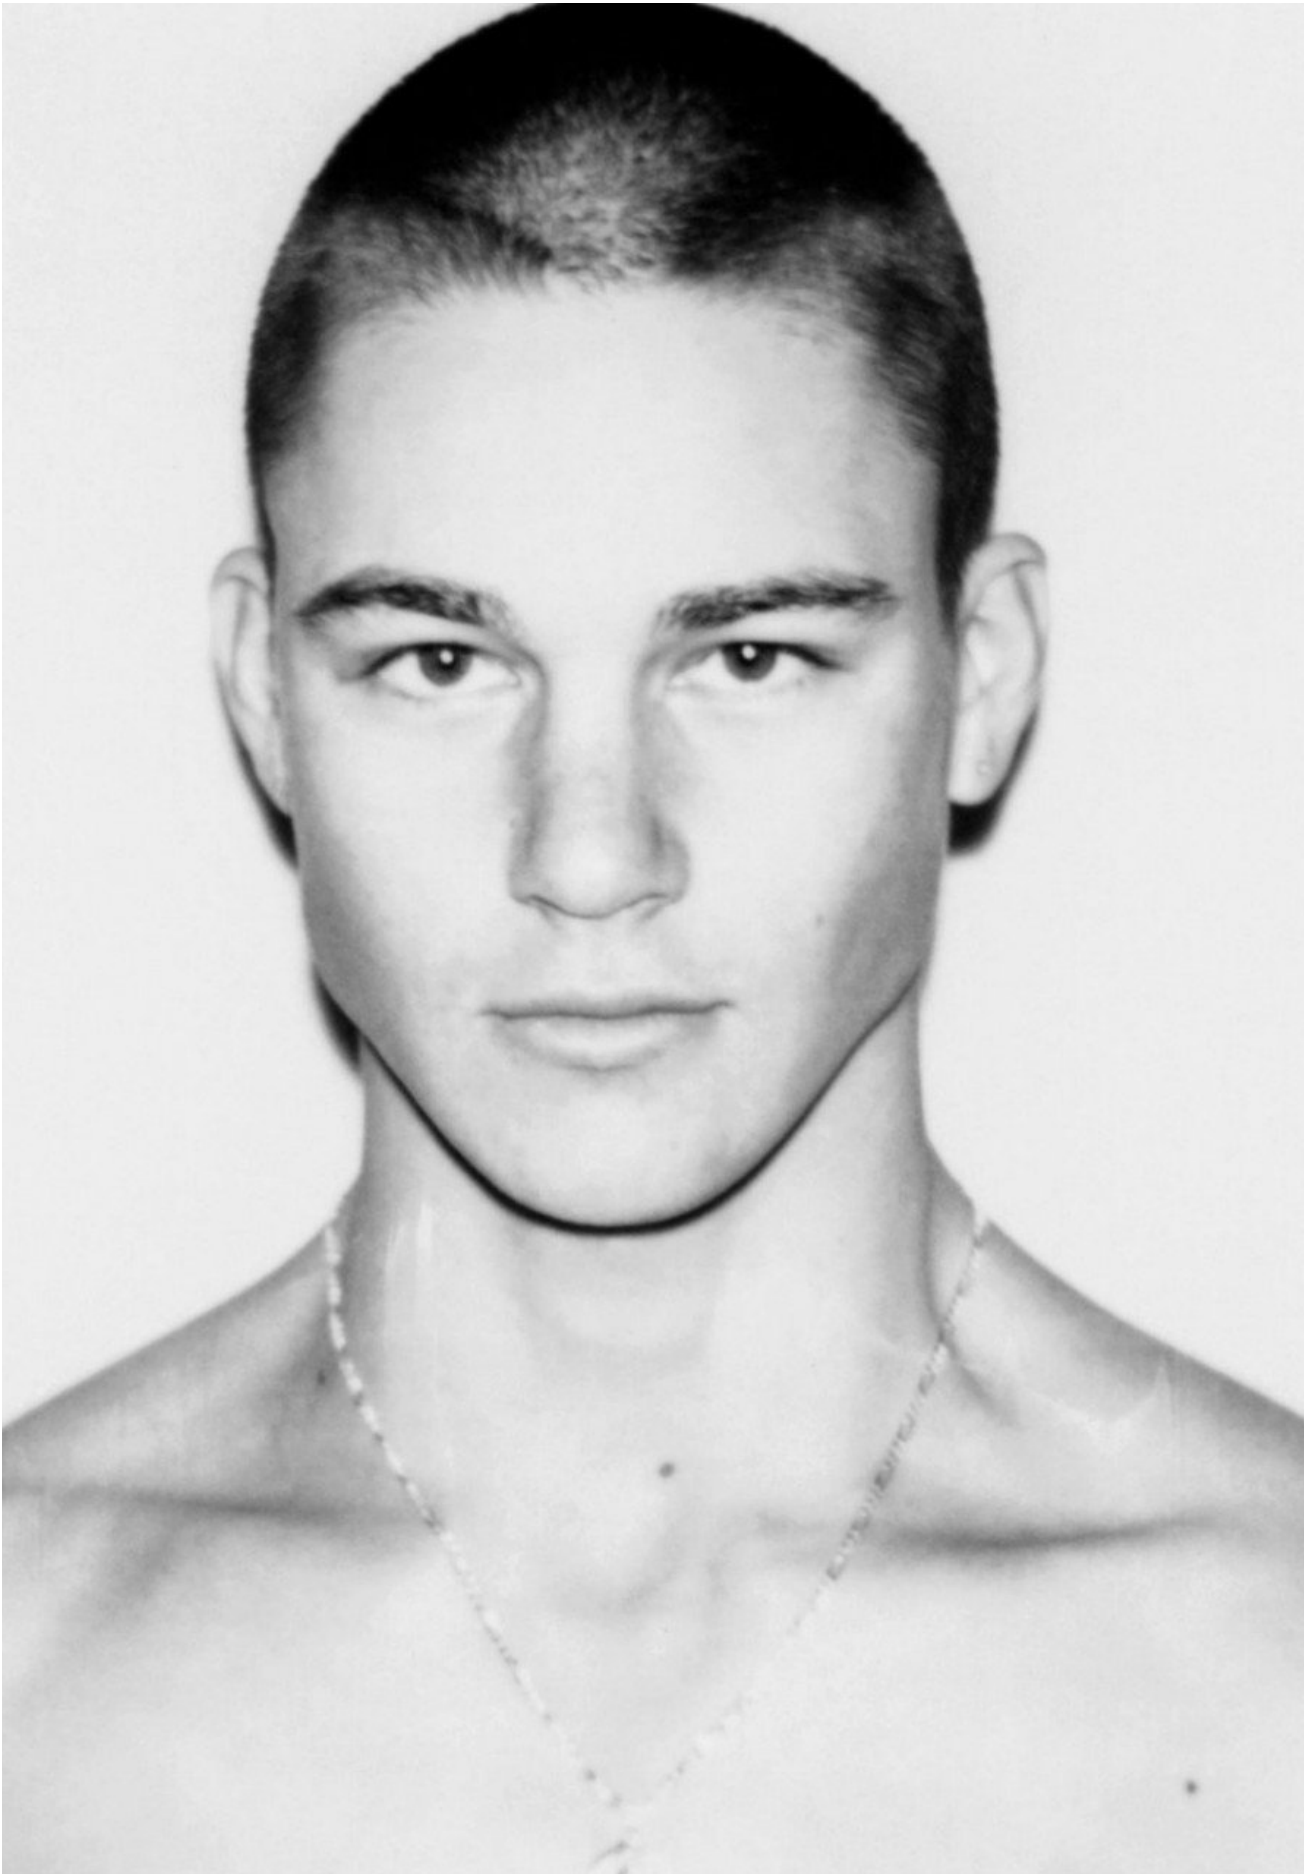

SAMUEL WATSON

HEIGHT 191 | CHEST 96 | WAIST 80 | HAIR BROWN | EYES BROWN

kult
STOCKHOLM