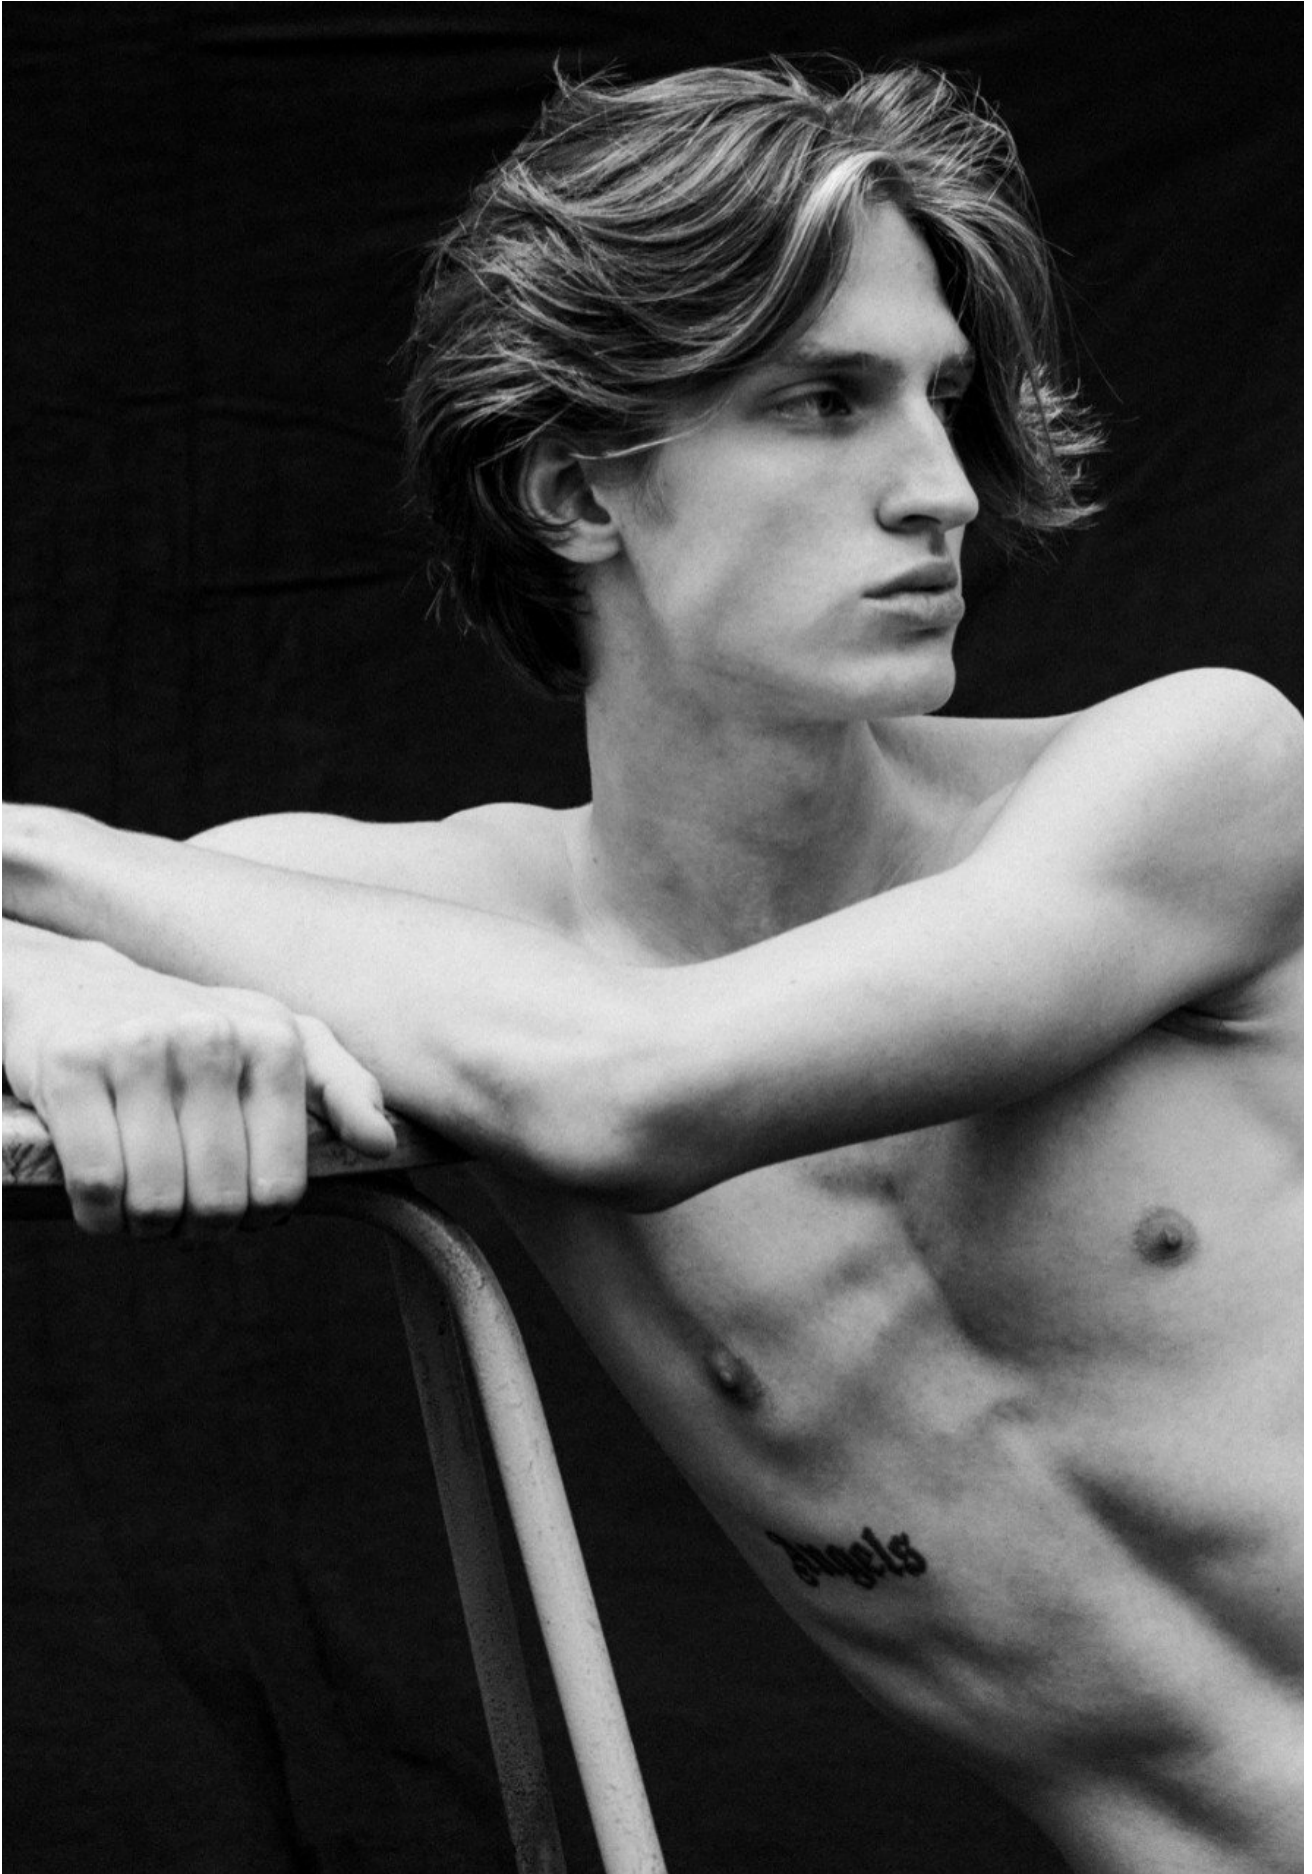

ROLAND RAINER

HEIGHT 190 | CHEST 90 | WAIST 78 | HIPS 91

kult
STOCKHOLM