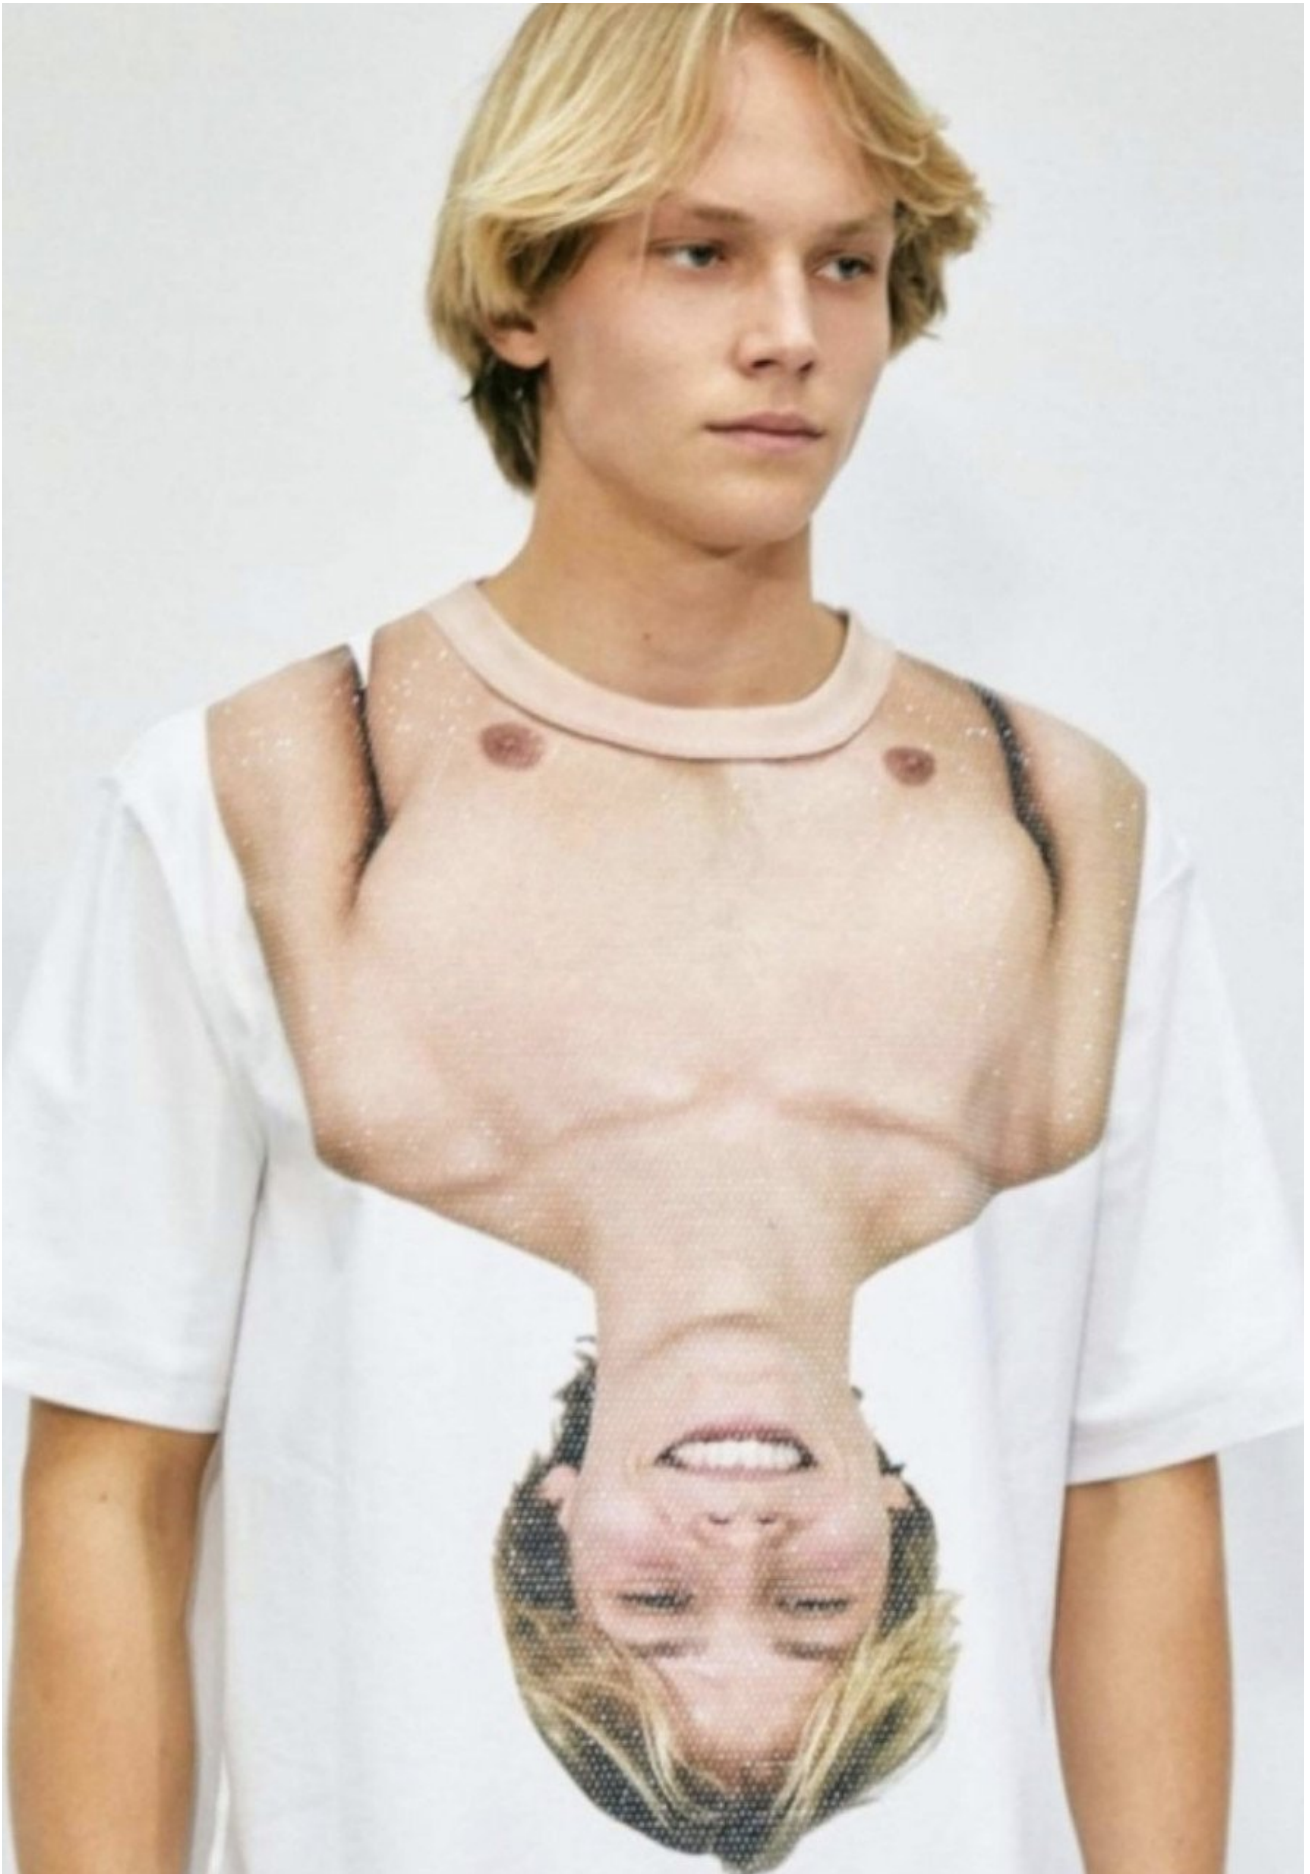

OLIVER O'SULLIVAN

HEIGHT 186 | CHEST 95 | WAIST 76 | HIPS 92 | HAIR BLOND | EYES BLUE | SHOES 44 1/2

kult
STOCKHOLM