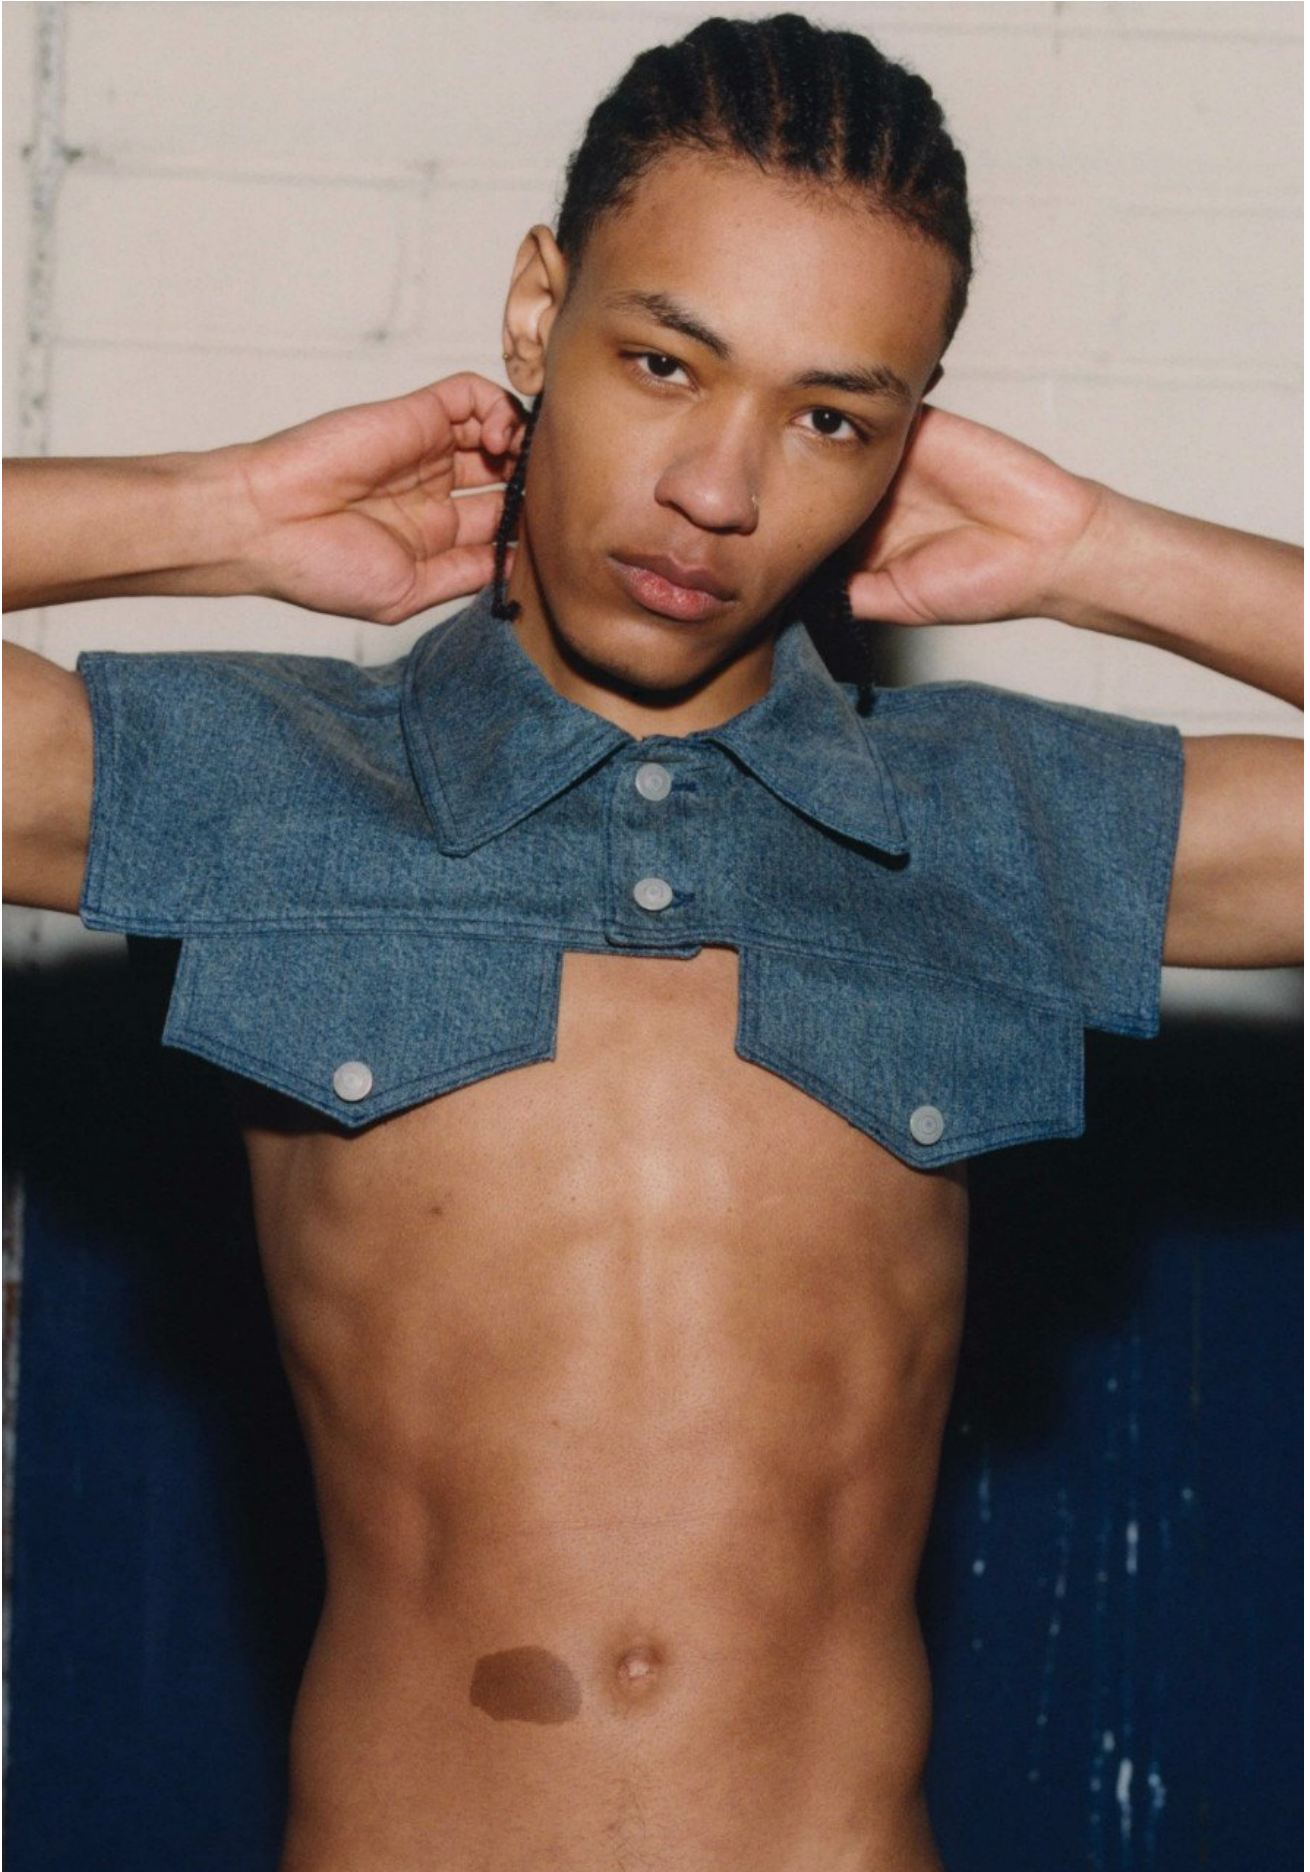

MIKAEL BARTON-WILLIAMS

HEIGHT 189 | CHEST 91 | WAIST 72 | HIPS 85 | HAIR BLACK | EYES BROWN | SHOES 45 1/2

kult
STOCKHOLM