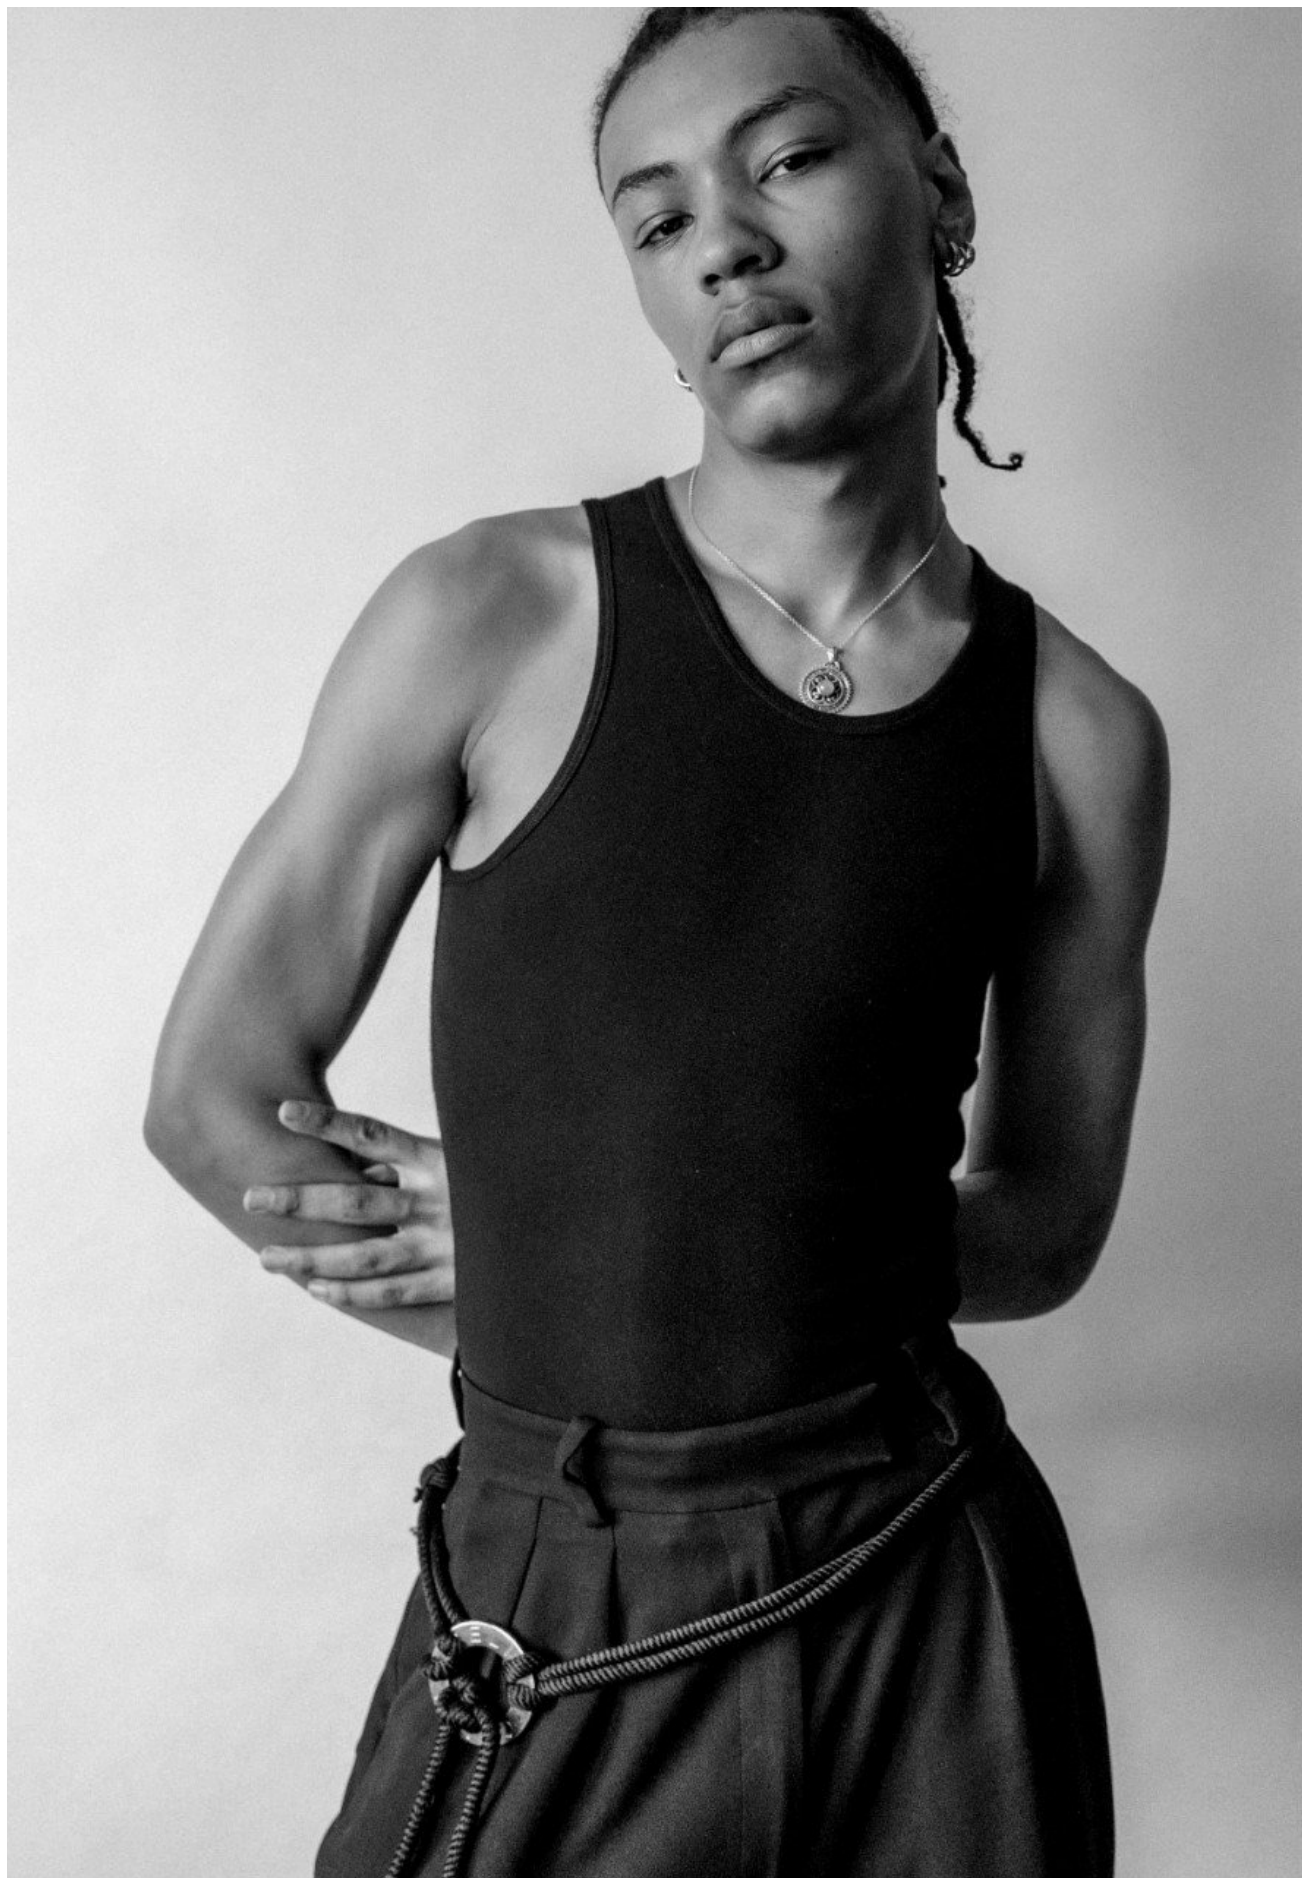

MIKAEL BARTON-WILLIAMS

HEIGHT 189 | CHEST 91 | WAIST 72 | HIPS 85 | HAIR BLACK | EYES BROWN | SHOES 45 1/2

kult
STOCKHOLM