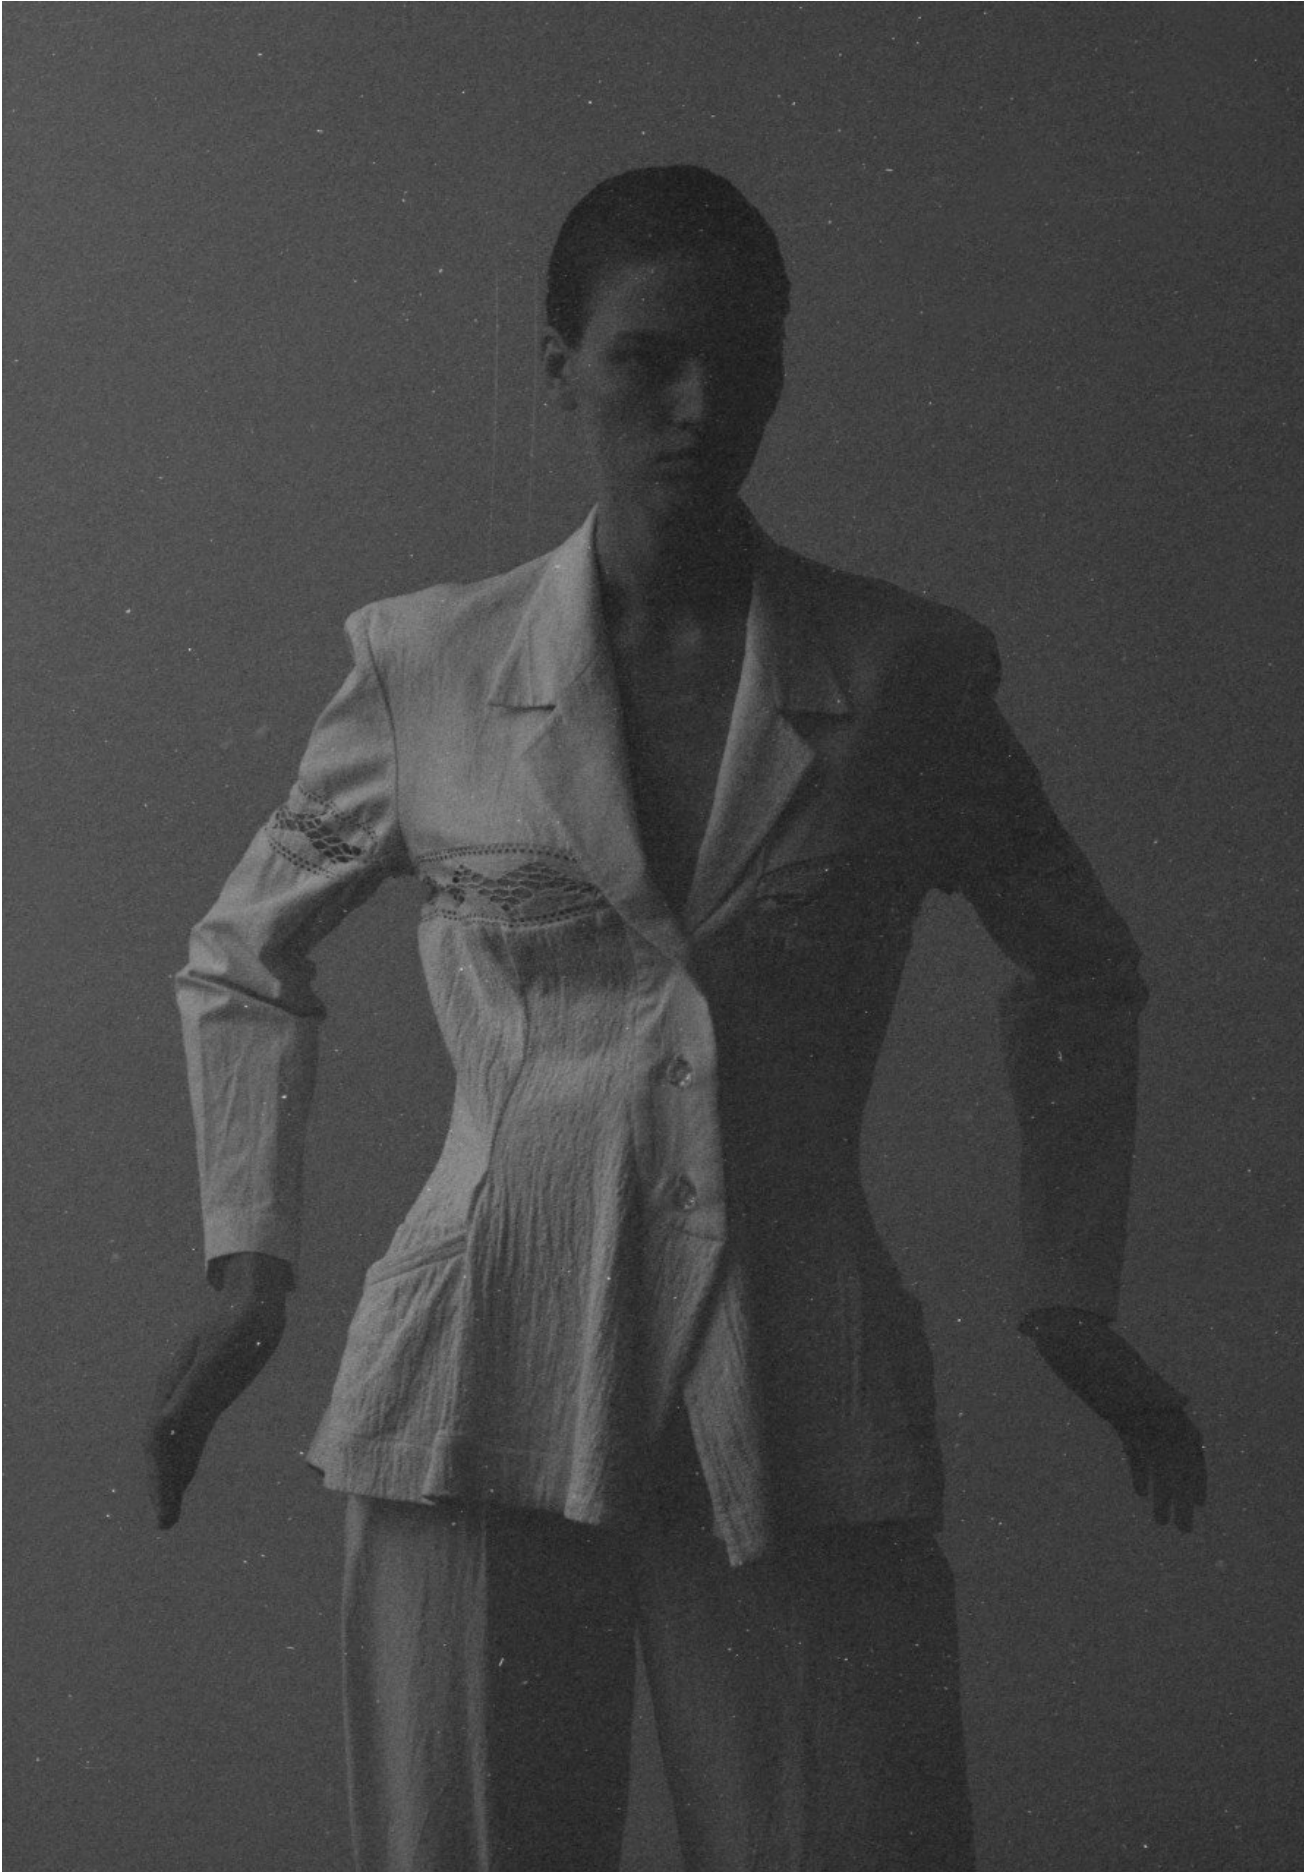

LEILANI MELLOR

HEIGHT 178 | BUST 83 | WAIST 59 | HIPS 89 | HAIR DARK BLOND | EYES BLUE | SHOES 40

kult
STOCKHOLM