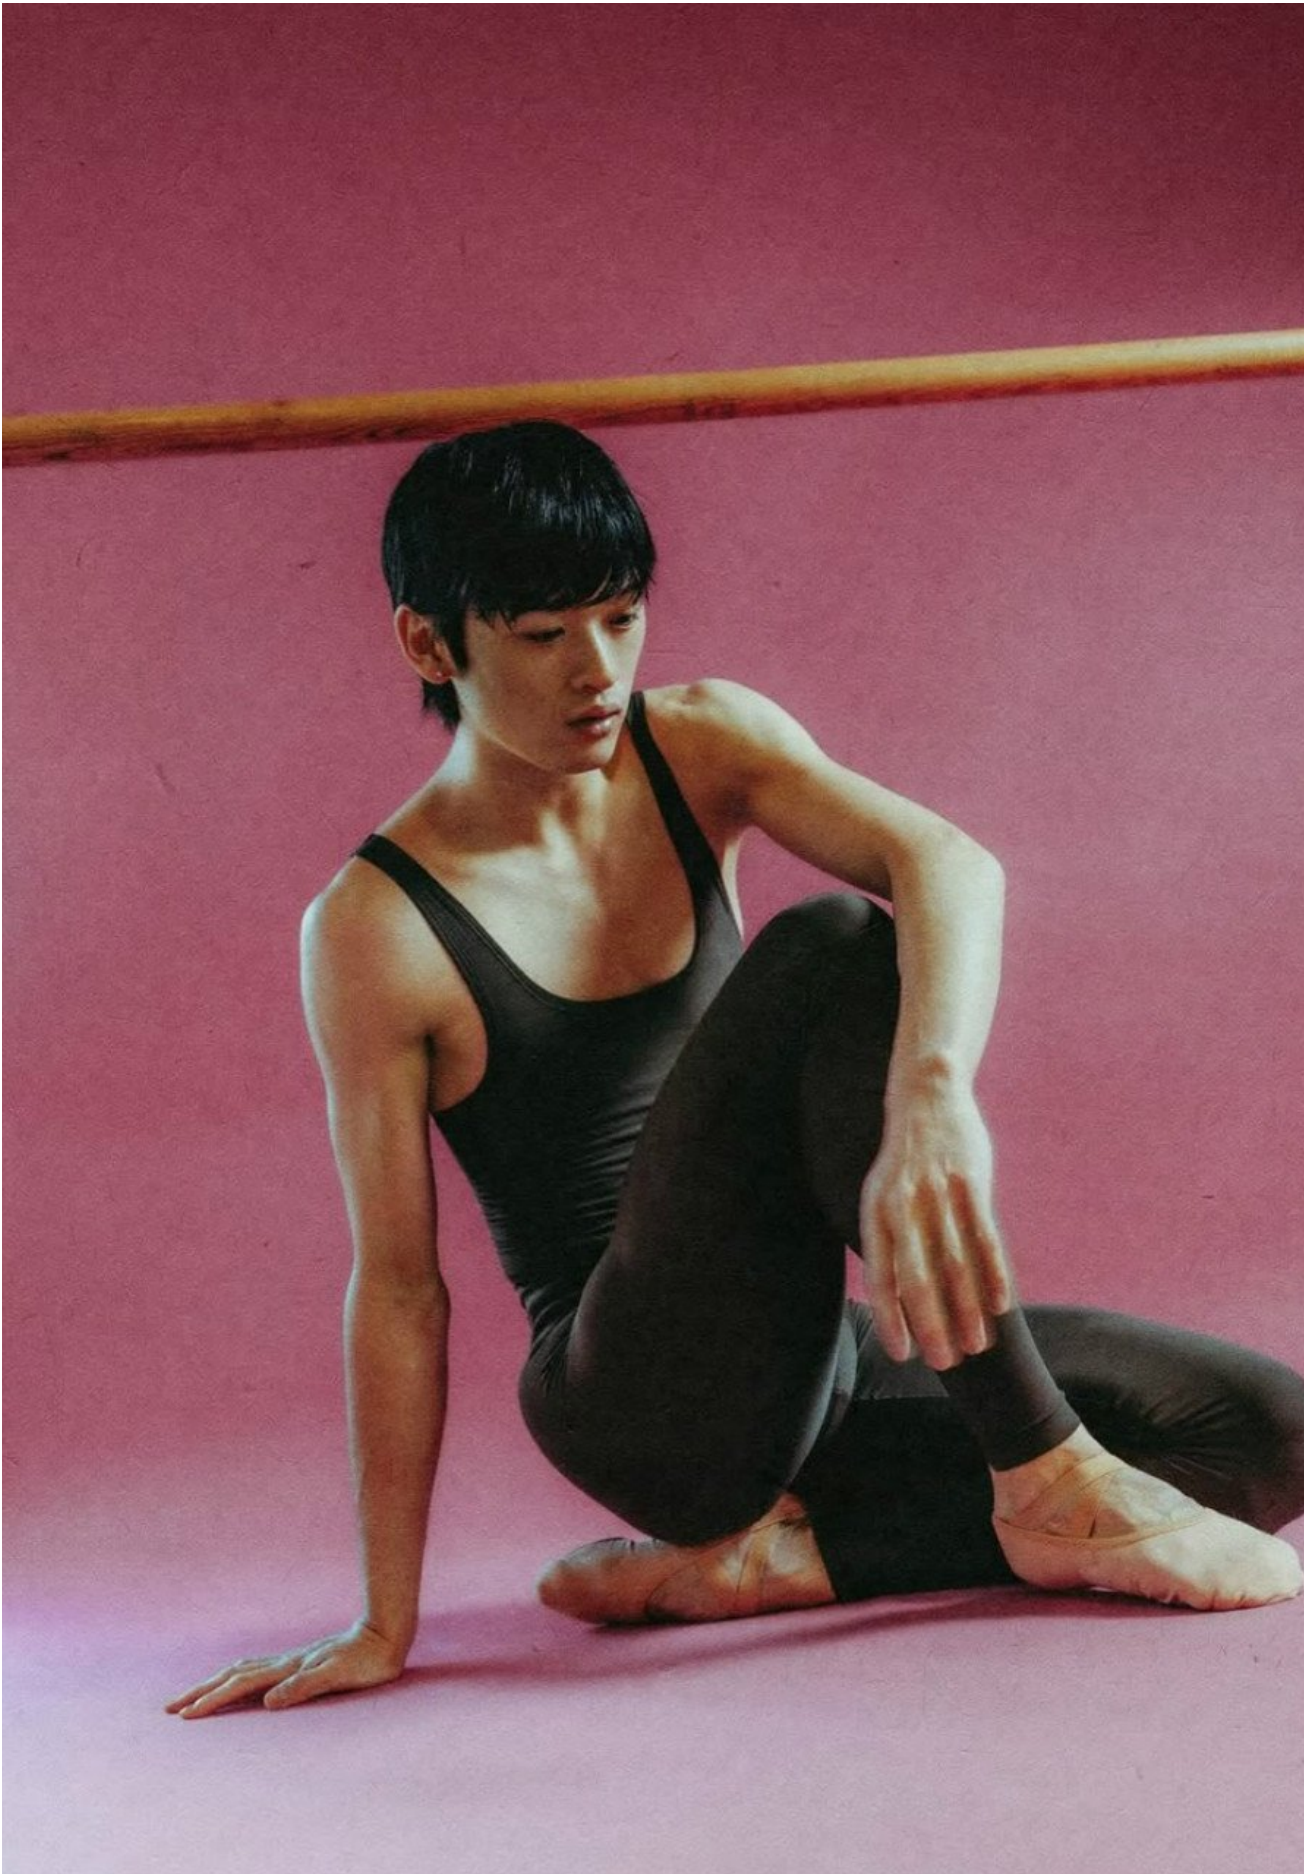

KENTARO MITSUMORI

Issue 105

STARS

KENTARO
MITSUMORI

Stylist: Sofie Andrijashenko

Photographer: Isaac Hernández

Model: Julian MacKay

Etr

HEIGHT 181 | CHEST 87 | WAIST 73 | HIPS 94 | EYES BROWN | SHOES 42 | SUIT 46

kult
STOCKHOLM

KENTARO MITSUMORI

HEIGHT 181 | CHEST 87 | WAIST 73 | HIPS 94 | EYES BROWN | SHOES 42 | SUIT 46

kult
STOCKHOLM

KENTARO MITSUMORI