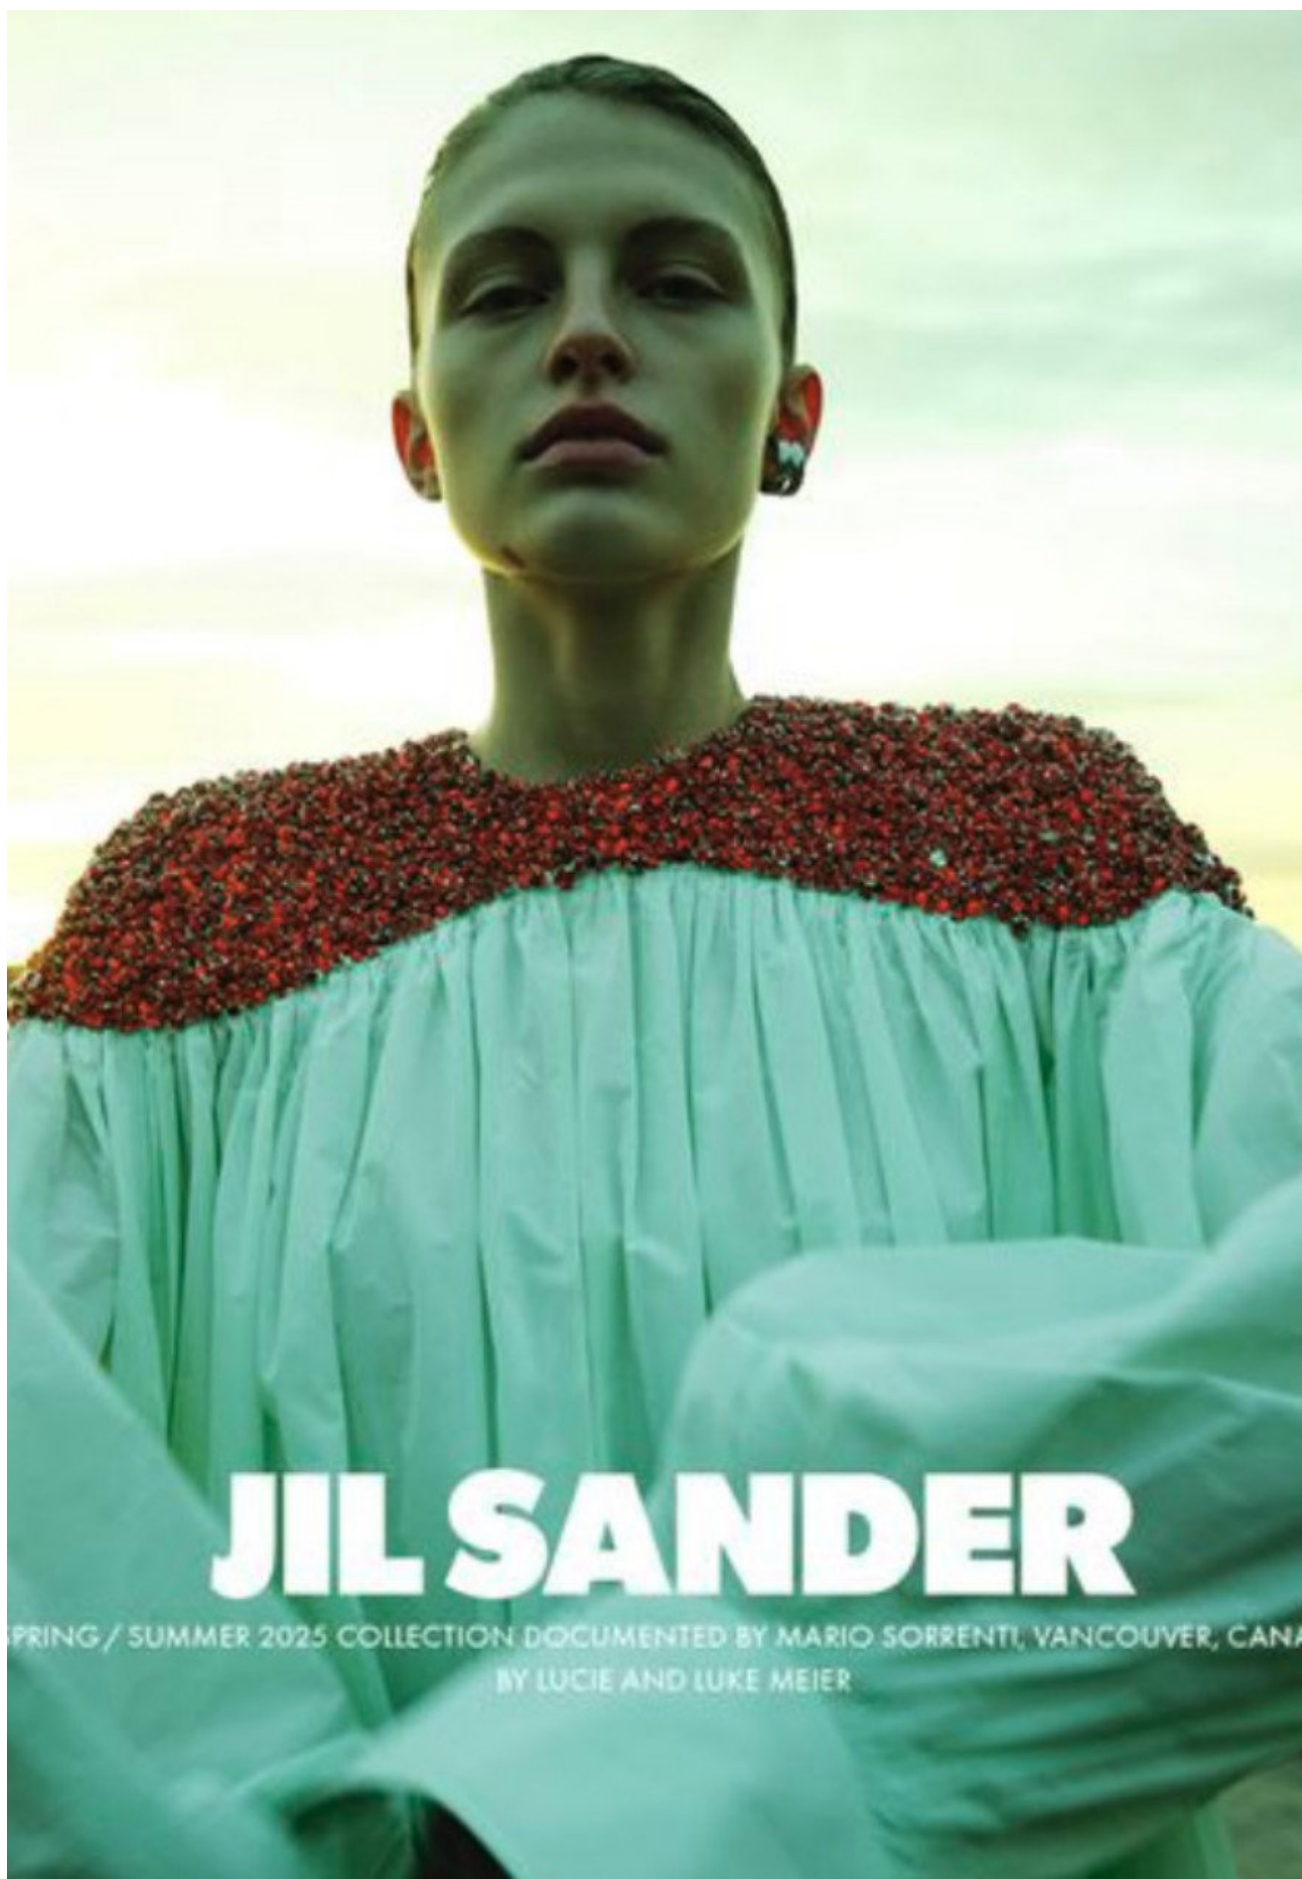

KAROLINA

HEIGHT 179 | BUST 79 | WAIST 57 | HIPS 90 | HAIR BLOND | EYES GREEN | DRESS 36 | SHOES 38

kult
STOCKHOLM