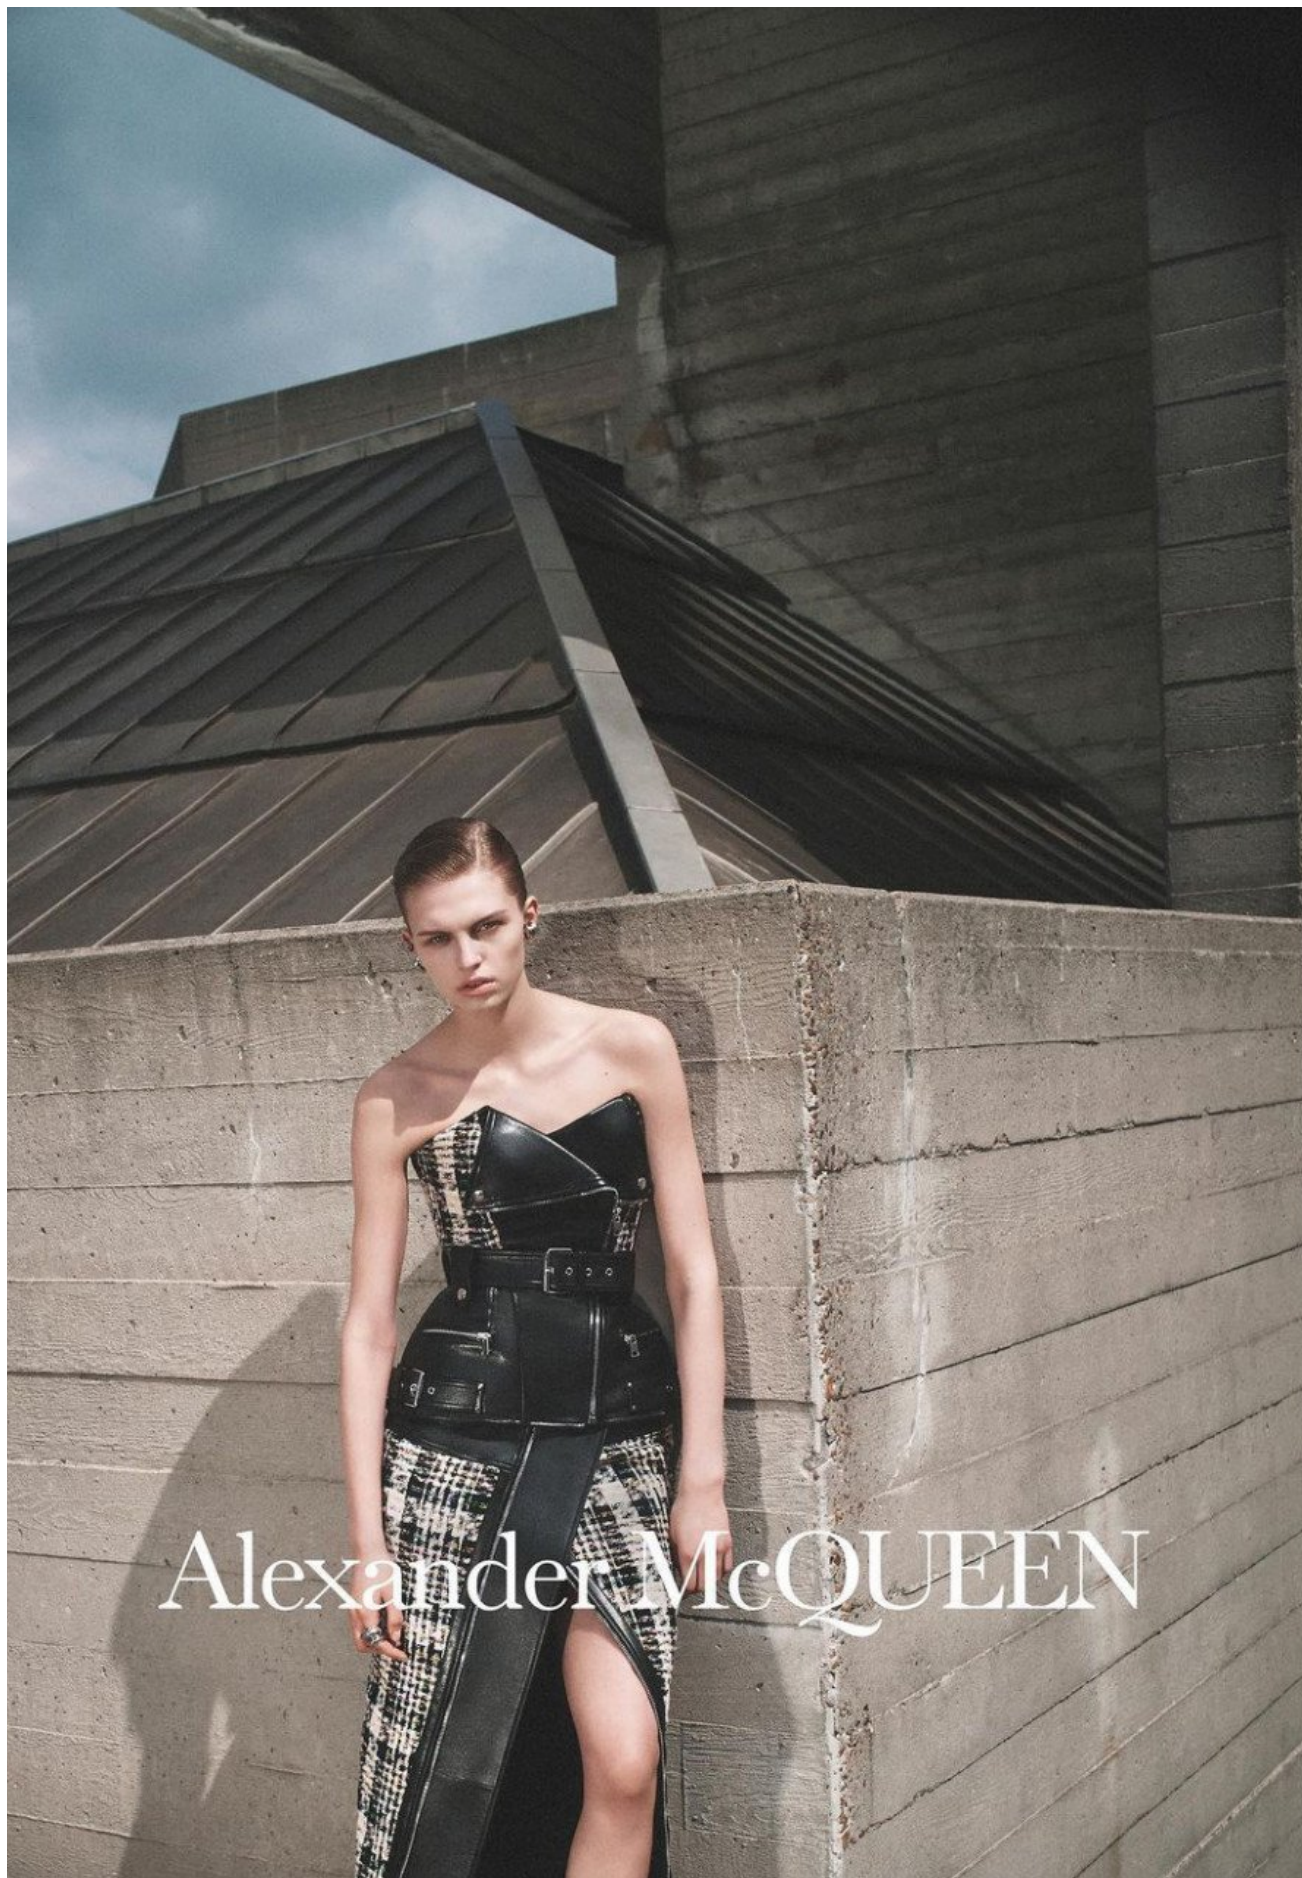

KAROLINA

Alexander McQUEEN

HEIGHT 179 | BUST 79 | WAIST 57 | HIPS 90 | HAIR BLOND | EYES GREEN | DRESS 36 | SHOES 38

kult
STOCKHOLM