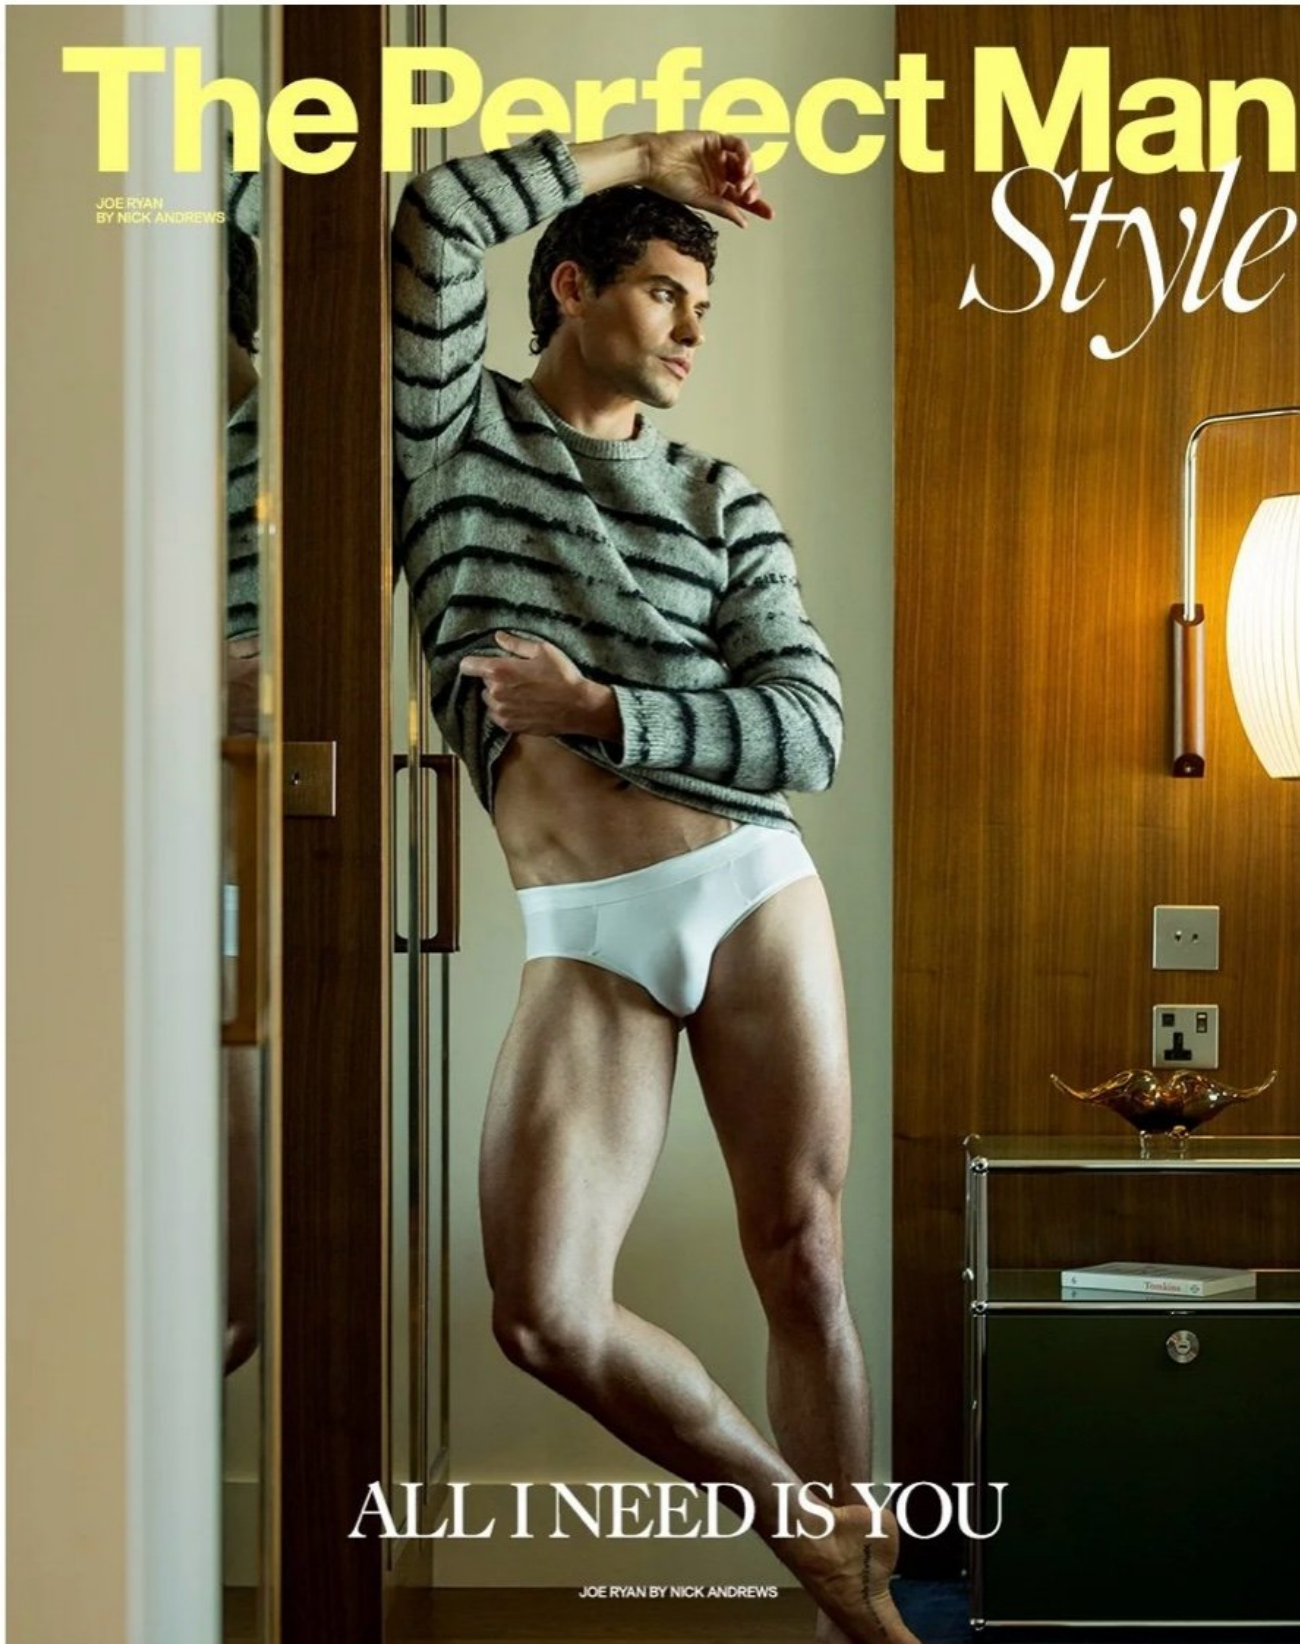

JOE RYAN

HEIGHT 187 | CHEST 98 | WAIST 88 | HIPS 97 | HAIR BROWN | EYES GREEN | SHOES 44 | SUIT 48

kult
STOCKHOLM