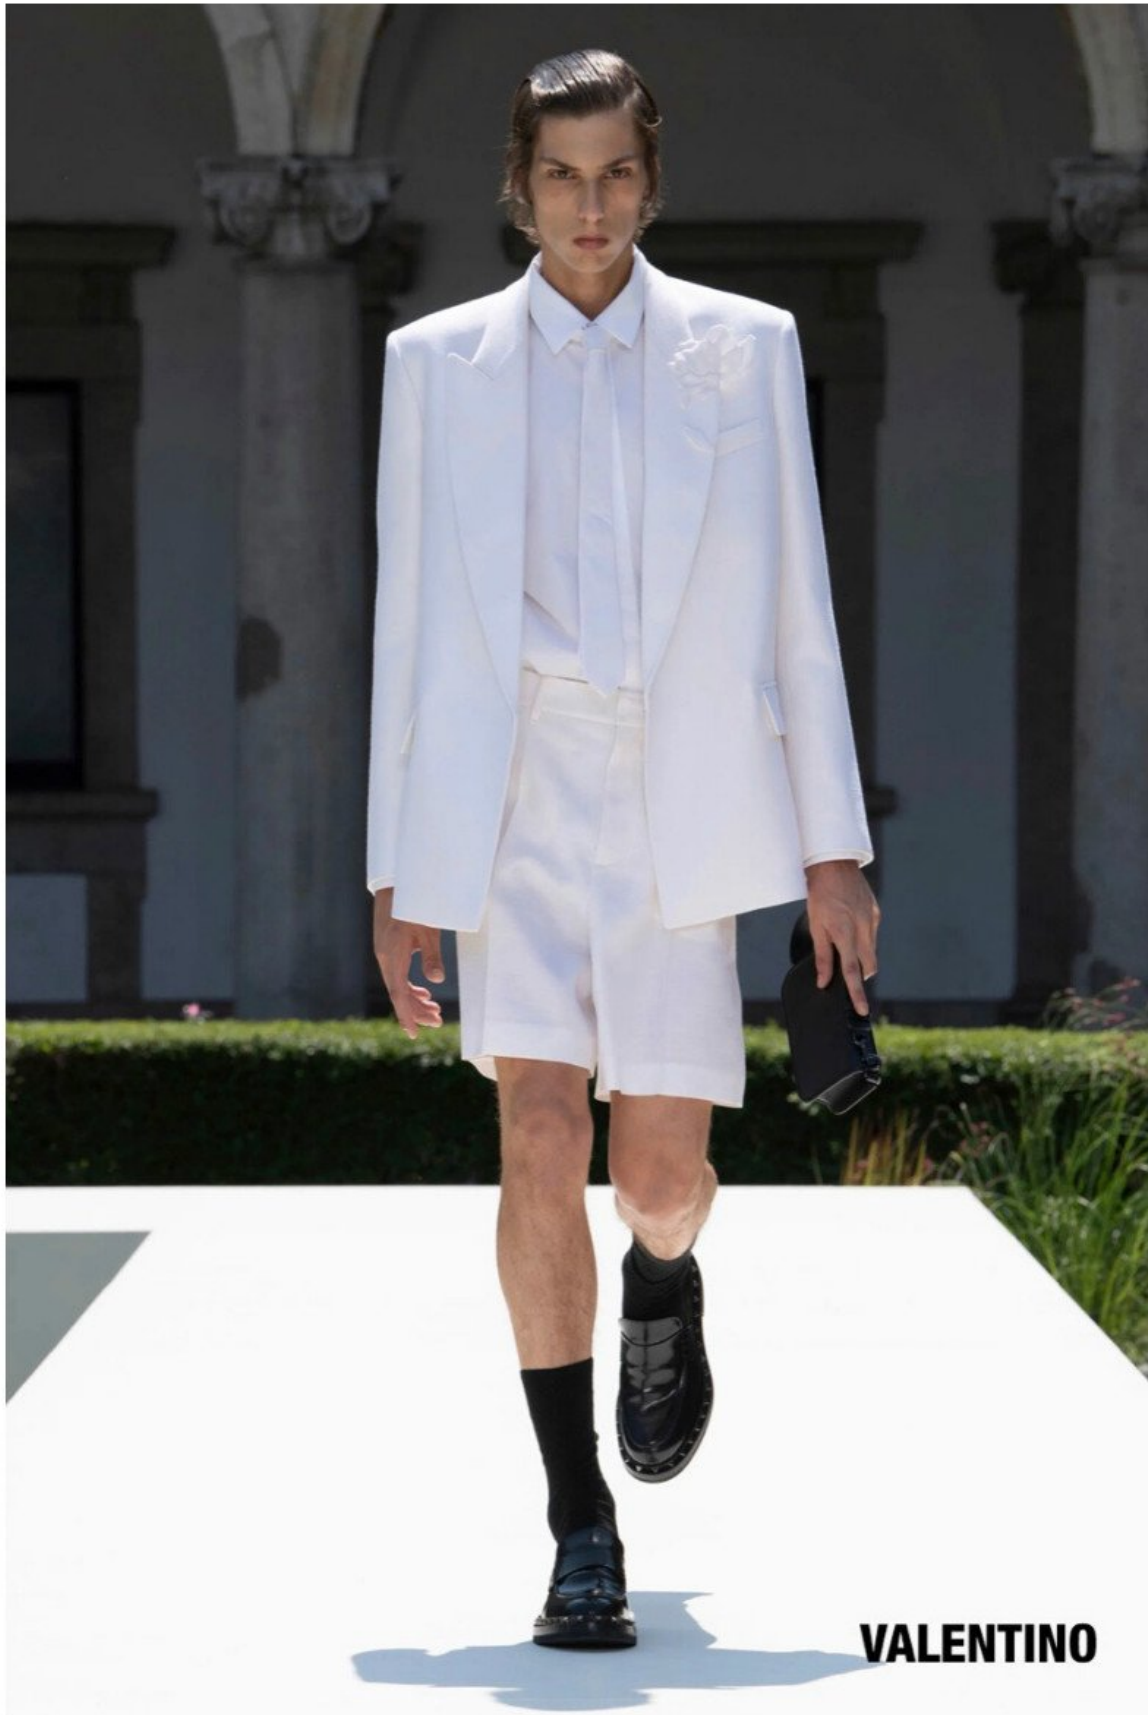

JOAN MARIA

HEIGHT 189 | CHEST 90 | WAIST 72 | HIPS 90 | HAIR LIGHT BROWN | EYES HAZEL | SHOES 44 | SUIT 46

kult
STOCKHOLM