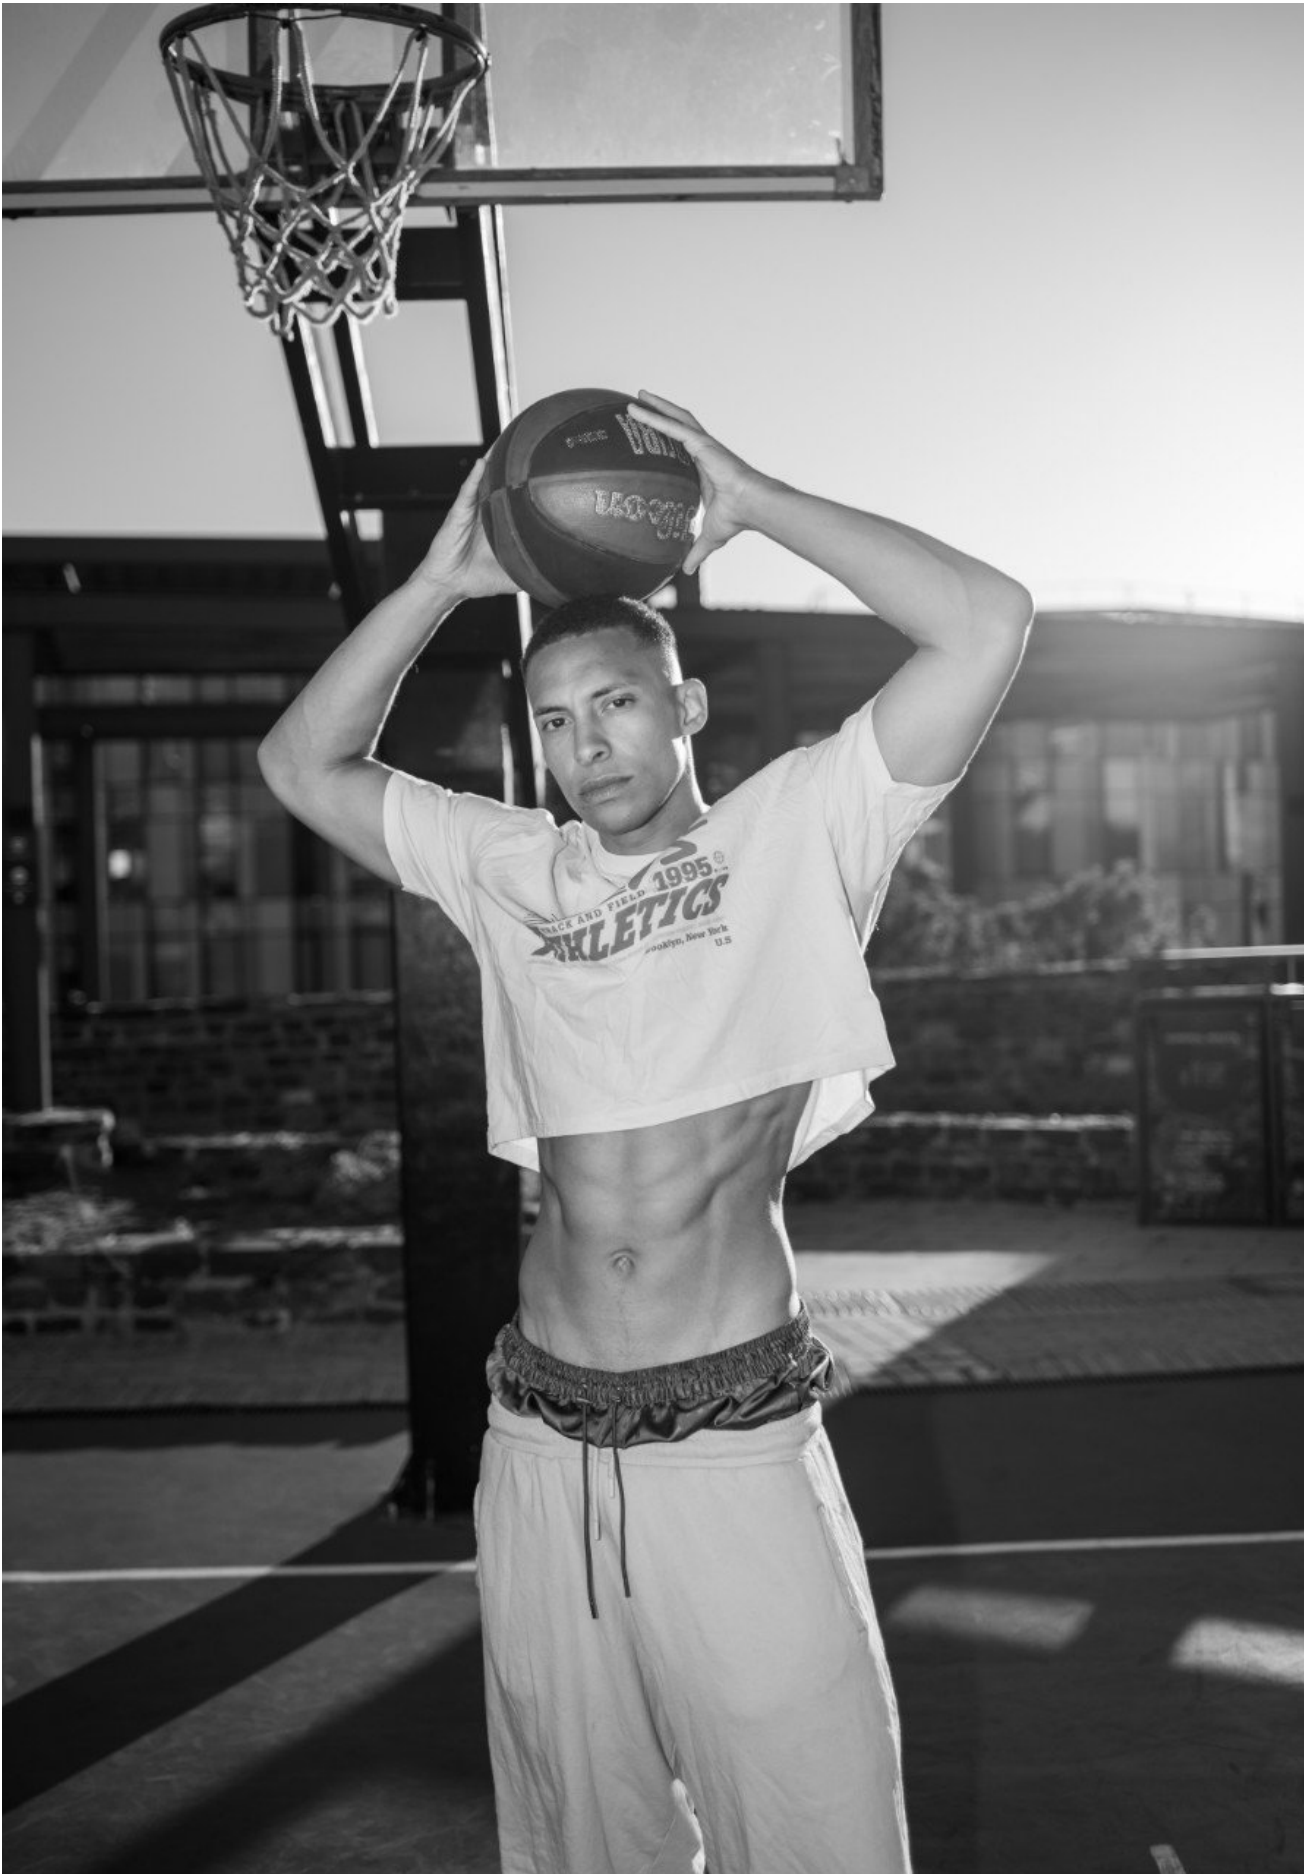

kult
STOCKHOLM

JAMO KOFIE

HEIGHT 190 | CHEST 103 | WAIST 87 | HIPS 99 | HAIR BLACK | EYES BROWN | SHOES 46 | SUIT 50

kult
STOCKHOLM

JAMO KOFIE

HEIGHT 190 | CHEST 103 | WAIST 87 | HIPS 99 | HAIR BLACK | EYES BROWN | SHOES 46 | SUIT 50