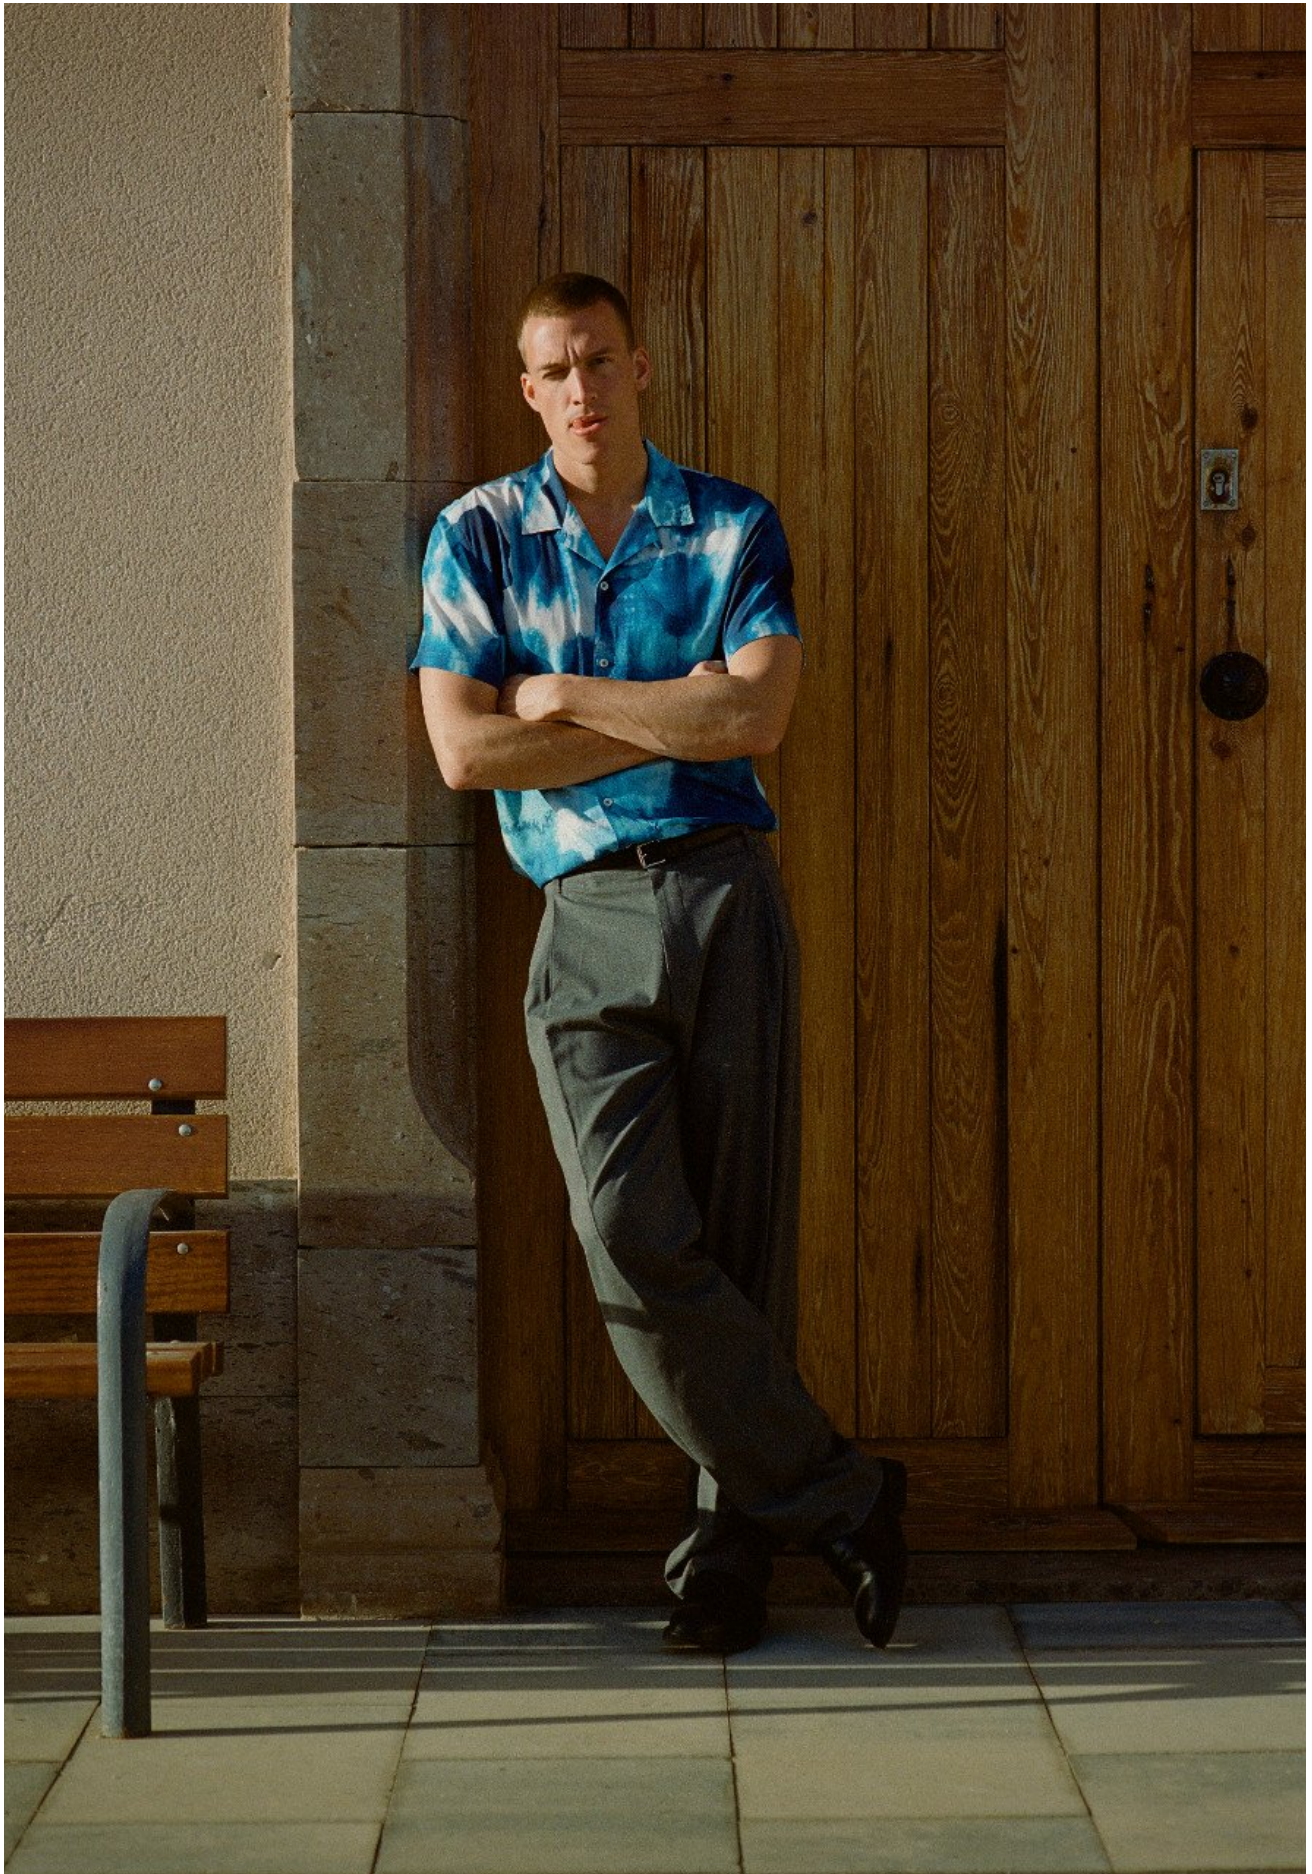

FELIX REIMERS

HEIGHT 188 | CHEST 96 | WAIST 79 | HIPS 96 | HAIR DARKBLOND | EYES BLUE-GREY | SHOES 44 | SUIT 48

kult
STOCKHOLM