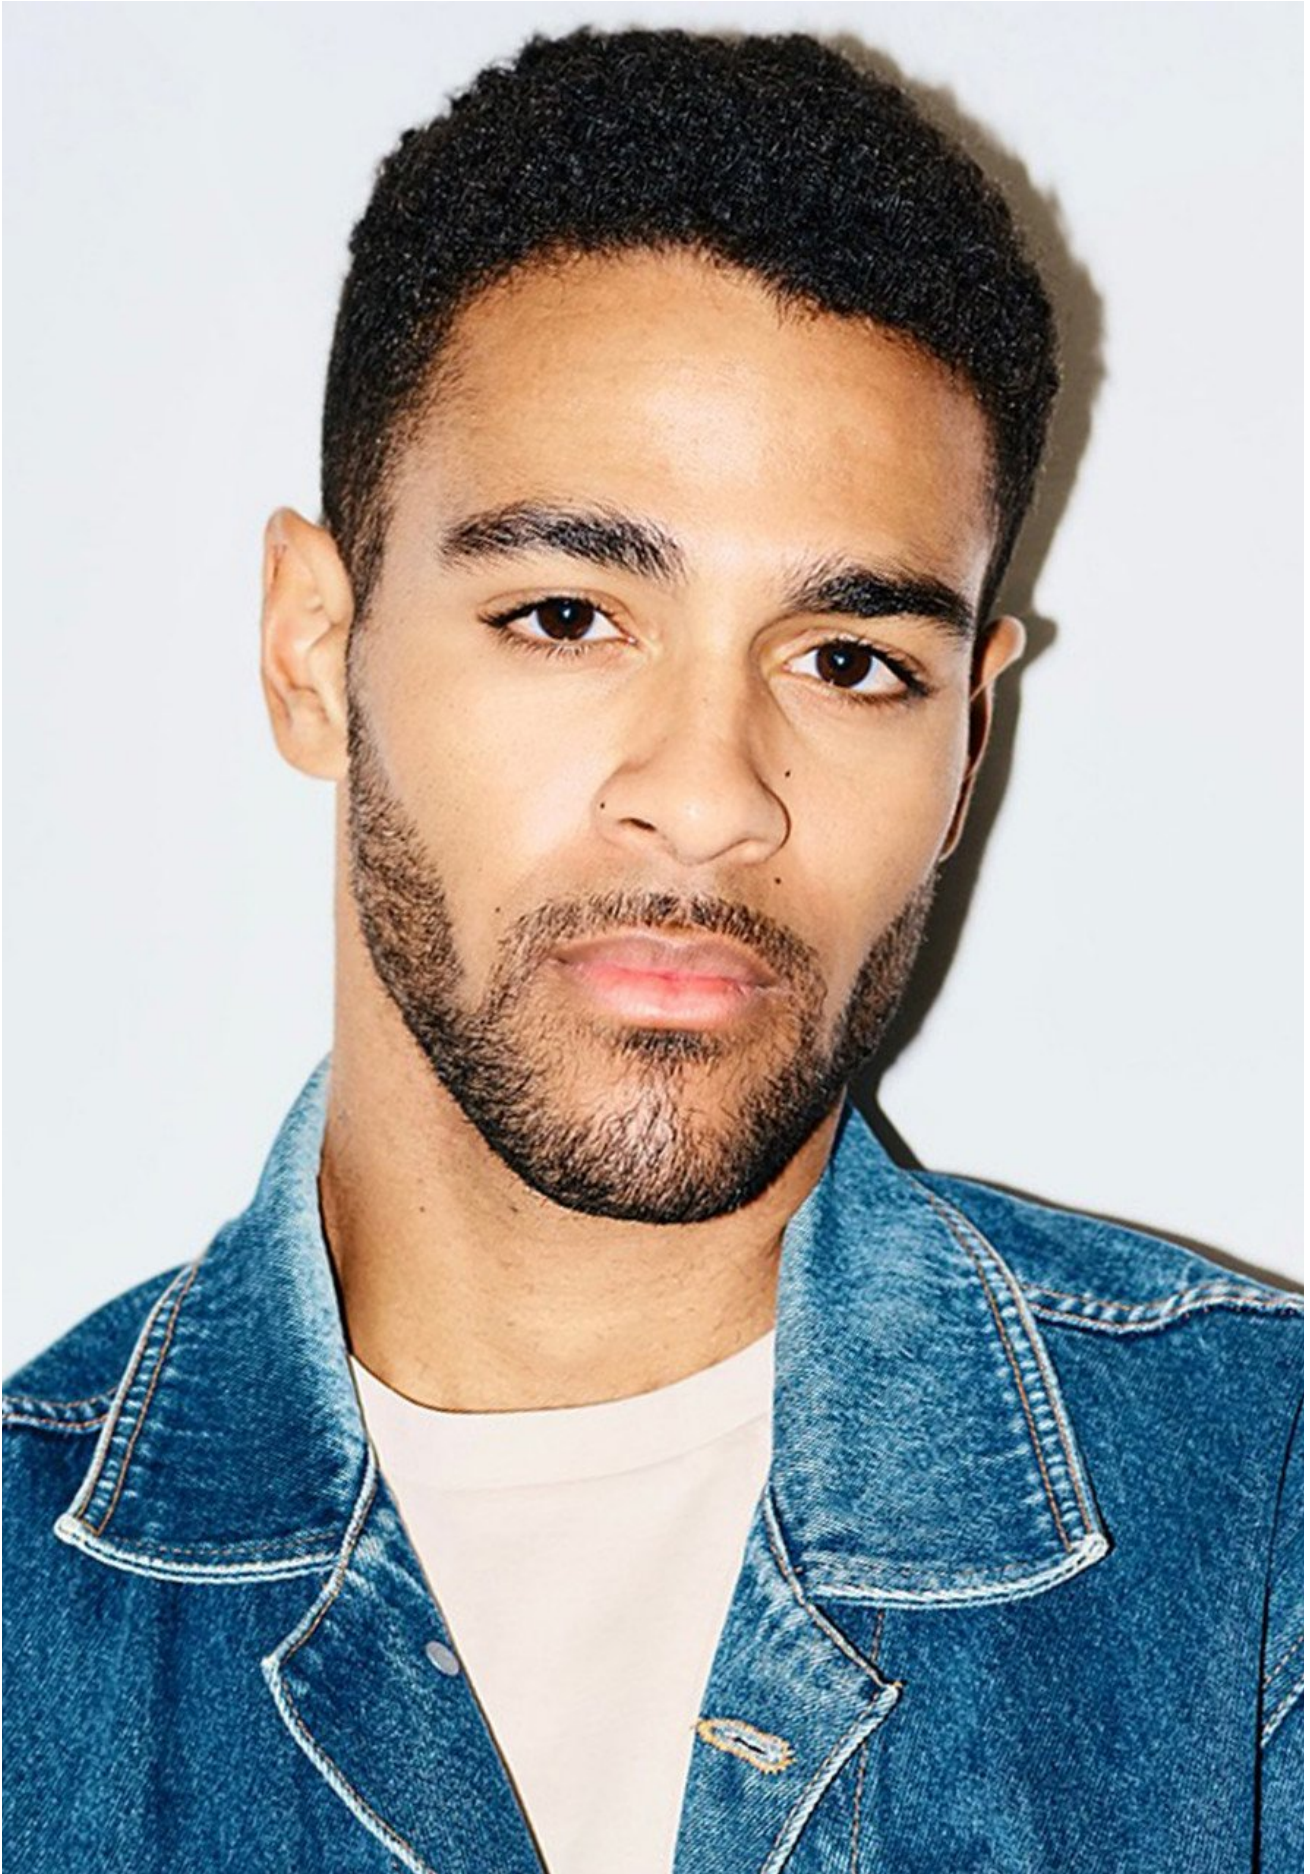

DELA PRODI

HEIGHT 188 | CHEST 92 | WAIST 81 | HIPS 97 | SHOES 46

kult
STOCKHOLM

DELA PRODI

HEIGHT 188 | CHEST 92 | WAIST 81 | HIPS 97 | SHOES 46

kult
STOCKHOLM

DELA PRODI

HEIGHT 188 | CHEST 92 | WAIST 81 | HIPS 97 | SHOES 46

kult
STOCKHOLM

DELA PRODI

HEIGHT 188 | CHEST 92 | WAIST 81 | HIPS 97 | SHOES 46

kult
STOCKHOLM

DELA PRODI

HEIGHT 188 | CHEST 92 | WAIST 81 | HIPS 97 | SHOES 46

kult
STOCKHOLM

DELA PRODI

HEIGHT 188 | CHEST 92 | WAIST 81 | HIPS 97 | SHOES 46

kult
STOCKHOLM

DELA PRODI

HEIGHT 188 | CHEST 92 | WAIST 81 | HIPS 97 | SHOES 46

kult
STOCKHOLM

DELA PRODI

HEIGHT 188 | CHEST 92 | WAIST 81 | HIPS 97 | SHOES 46