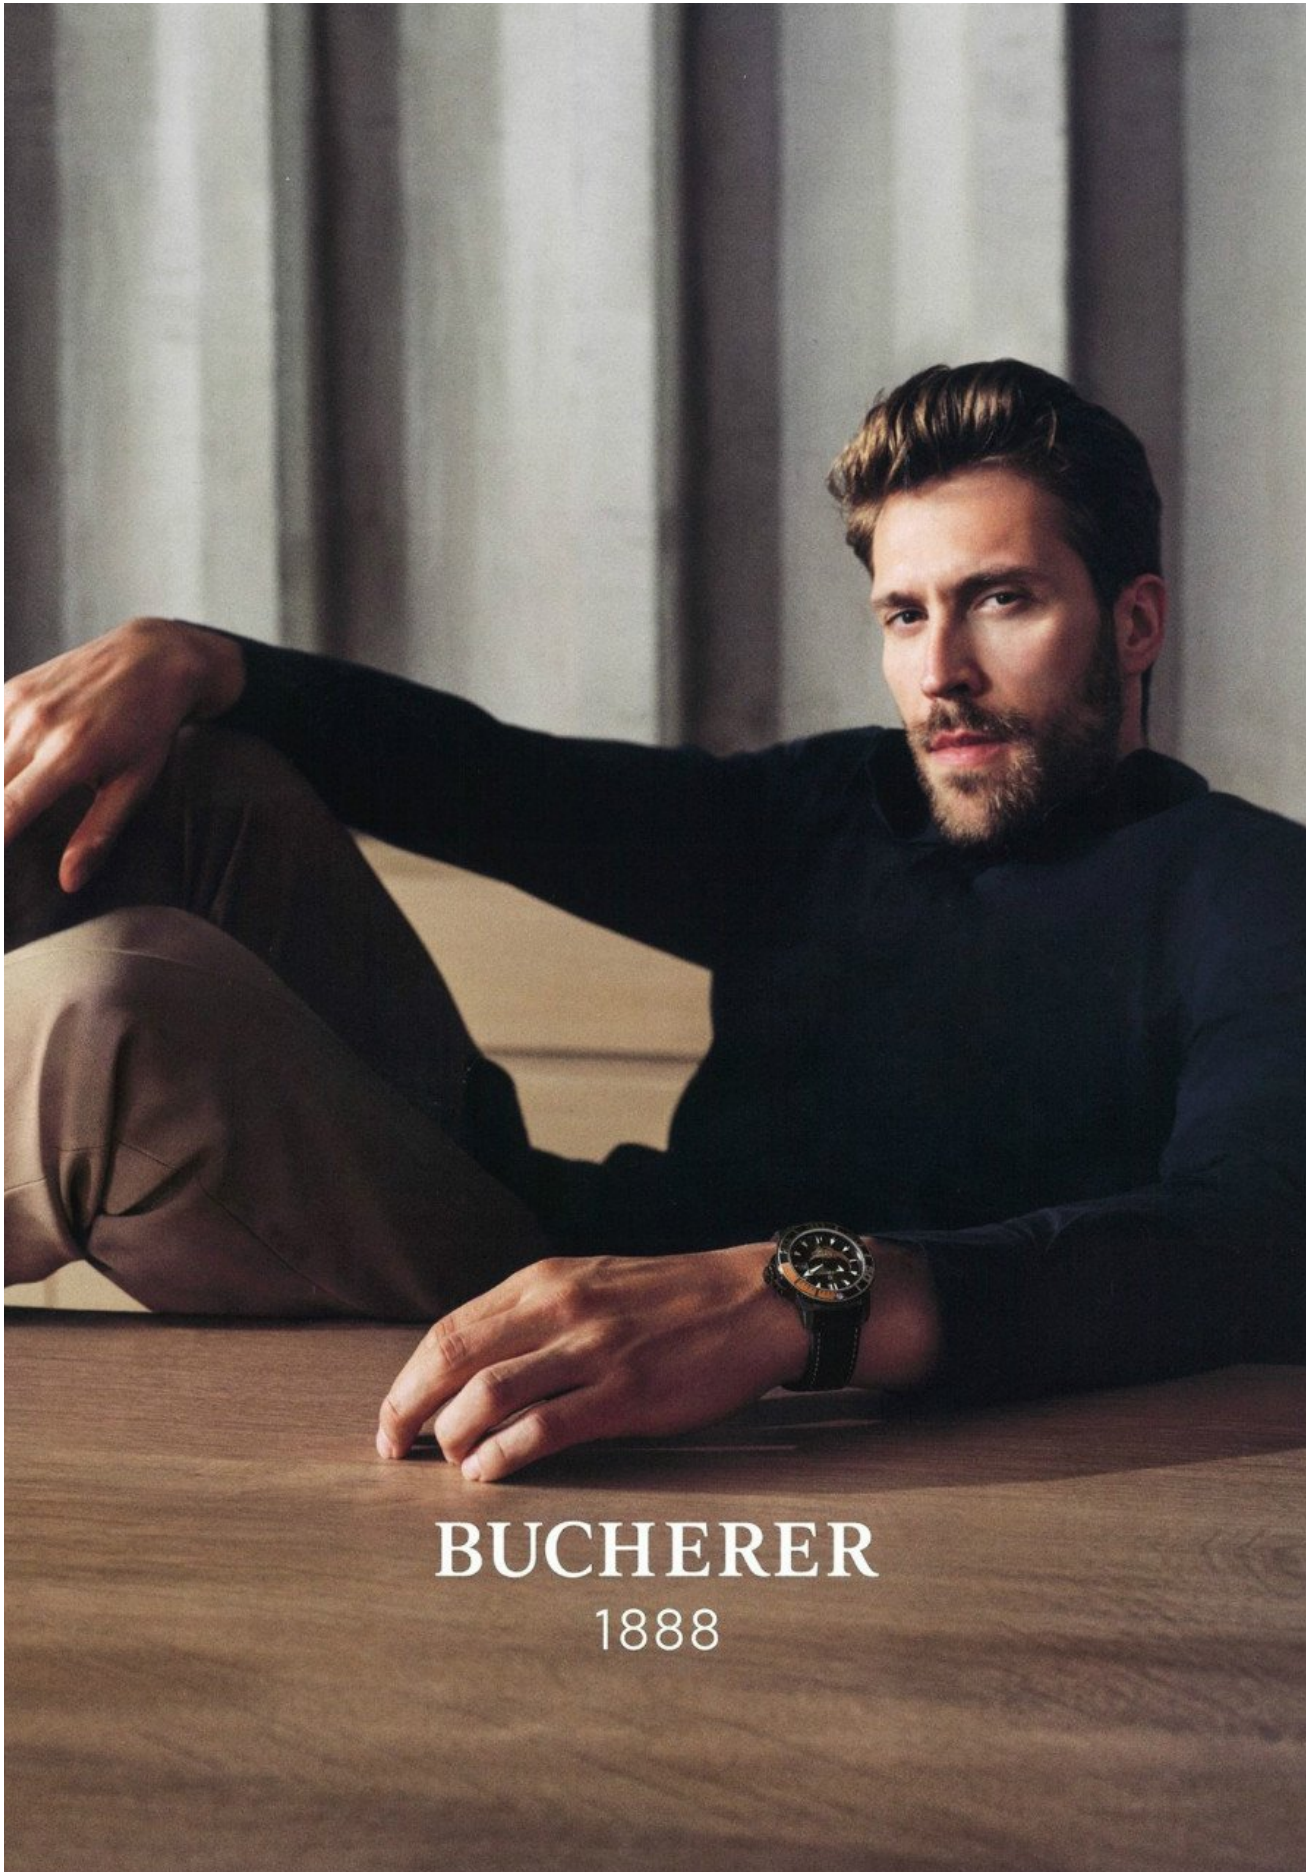

kult
STOCKHOLM

BENJAMIN KÜHNEMUND

HEIGHT 190 | CHEST 102 | WAIST 87 | HIPS 98 | HAIR DARK BLOND | EYES GREEN | SHOES 45 | SUIT 50

kult
STOCKHOLM

BENJAMIN KÜHNEMUND

BUCHERER
1888

HEIGHT 190 | CHEST 102 | WAIST 87 | HIPS 98 | HAIR DARK BLOND | EYES GREEN | SHOES 45 | SUIT 50