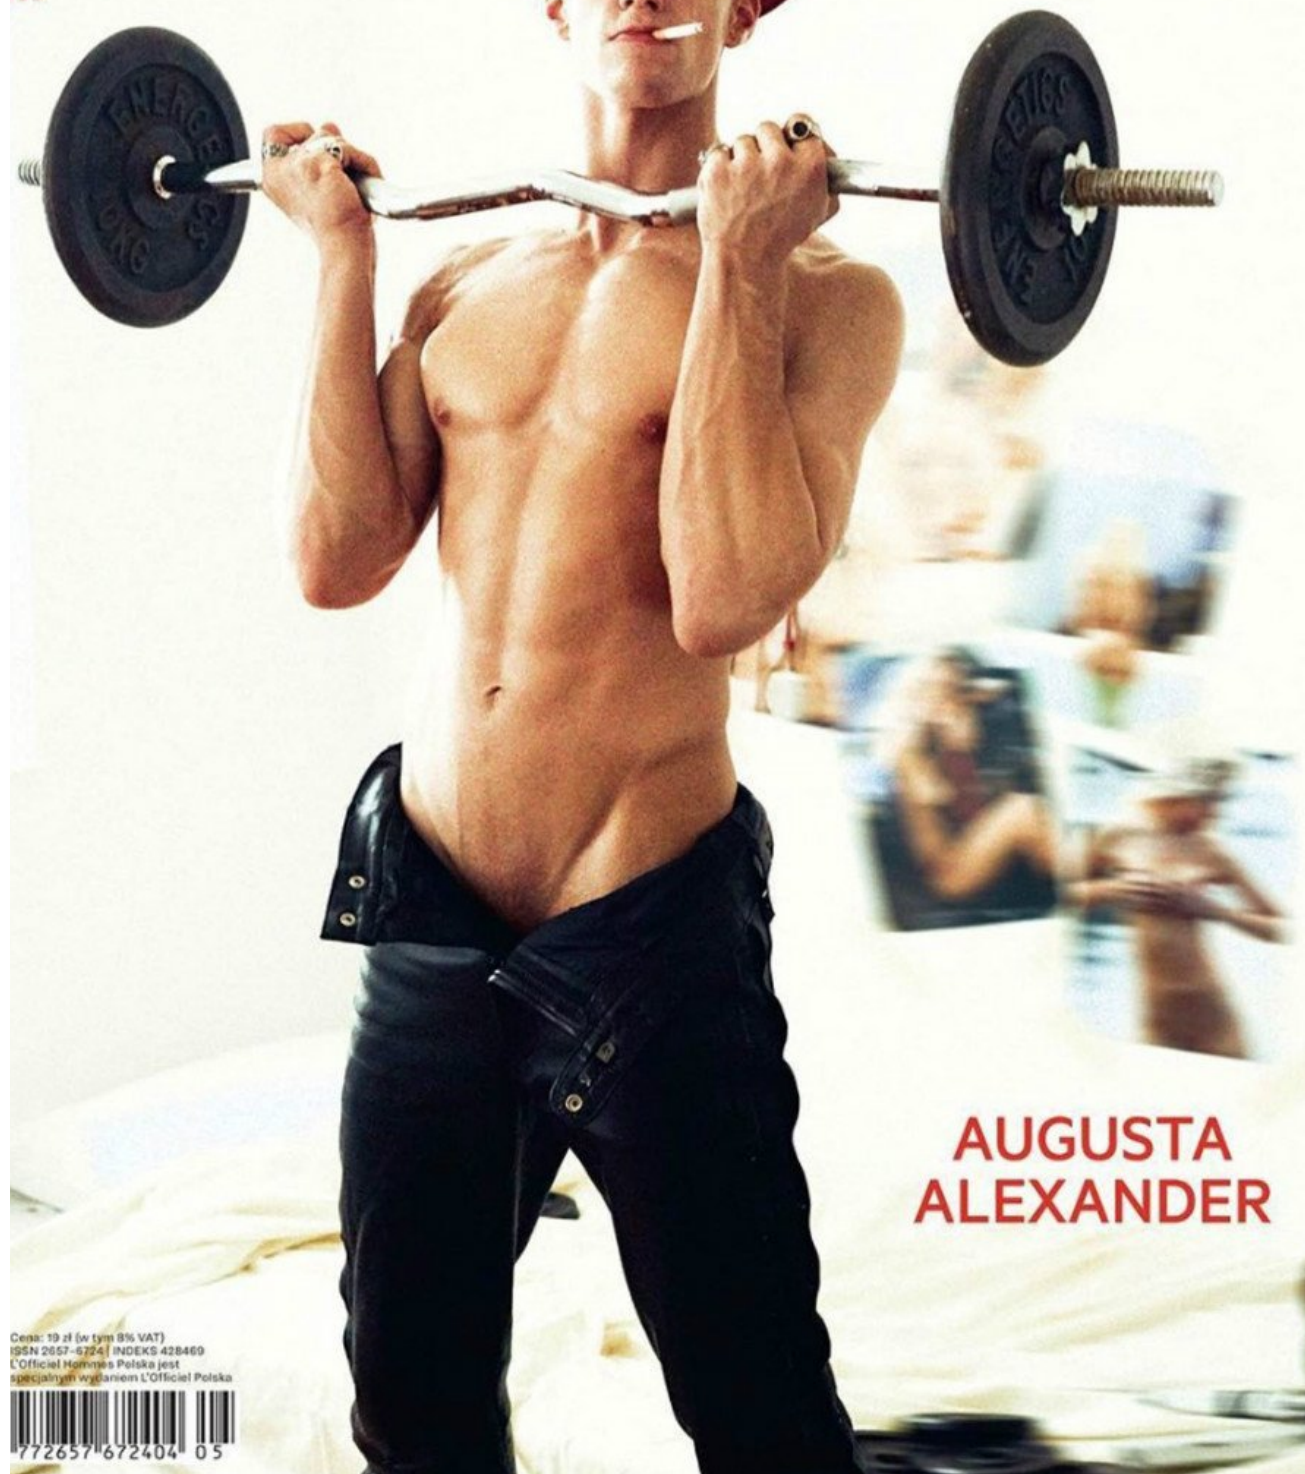

AUGUSTA ALEXANDER

L'OFFICIEL HOMMES

umer 5
119

AUGUSTA
ALEXANDER

HEIGHT 189 | CHEST 99 | WAIST 79 | HIPS 96 | HAIR BROWN | EYES BLUE | SUIT 48

kult
STOCKHOLM