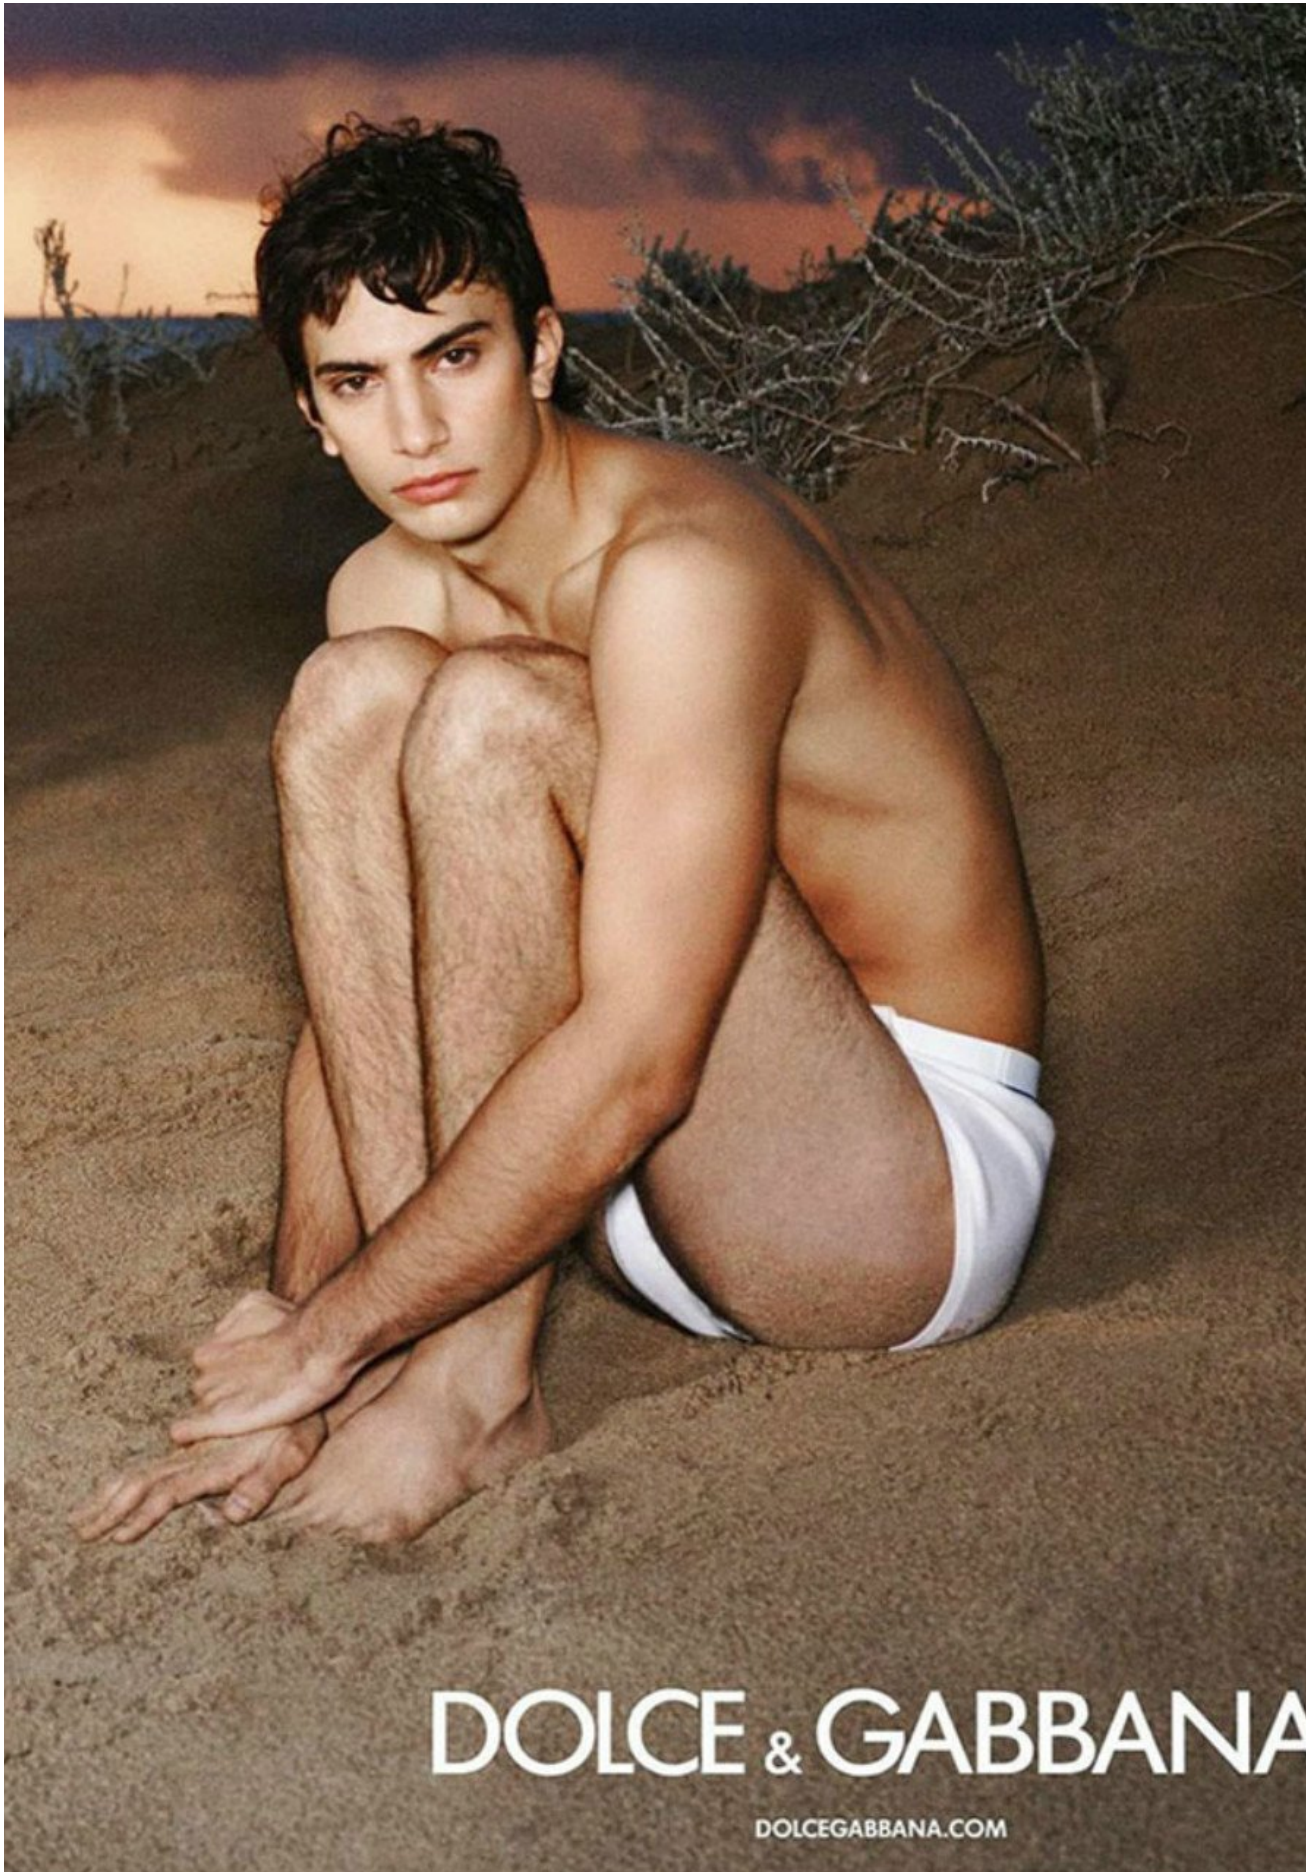

ALEJANDRO ALBALADEJO

BOTTEGA VENETA

HEIGHT 188 | CHEST 87 | WAIST 75 | HIPS 87 | SHOES 43

kult
STOCKHOLM

ALEJANDRO ALBALADEJO

HEIGHT 188 | CHEST 87 | WAIST 75 | HIPS 87 | SHOES 43

kult
STOCKHOLM

ALEJANDRO ALBALADEJO

HEIGHT 188 | CHEST 87 | WAIST 75 | HIPS 87 | SHOES 43

kult
STOCKHOLM

ALEJANDRO ALBALADEJO

HEIGHT 188 | CHEST 87 | WAIST 75 | HIPS 87 | SHOES 43

kult
STOCKHOLM

ALEJANDRO ALBALADEJO

HEIGHT 188 | CHEST 87 | WAIST 75 | HIPS 87 | SHOES 43

kult
STOCKHOLM

ALEJANDRO ALBALADEJO

HEIGHT 188 | CHEST 87 | WAIST 75 | HIPS 87 | SHOES 43

kult
STOCKHOLM

ALEJANDRO ALBALADEJO

HEIGHT 188 | CHEST 87 | WAIST 75 | HIPS 87 | SHOES 43

kult
STOCKHOLM

ALEJANDRO ALBALADEJO